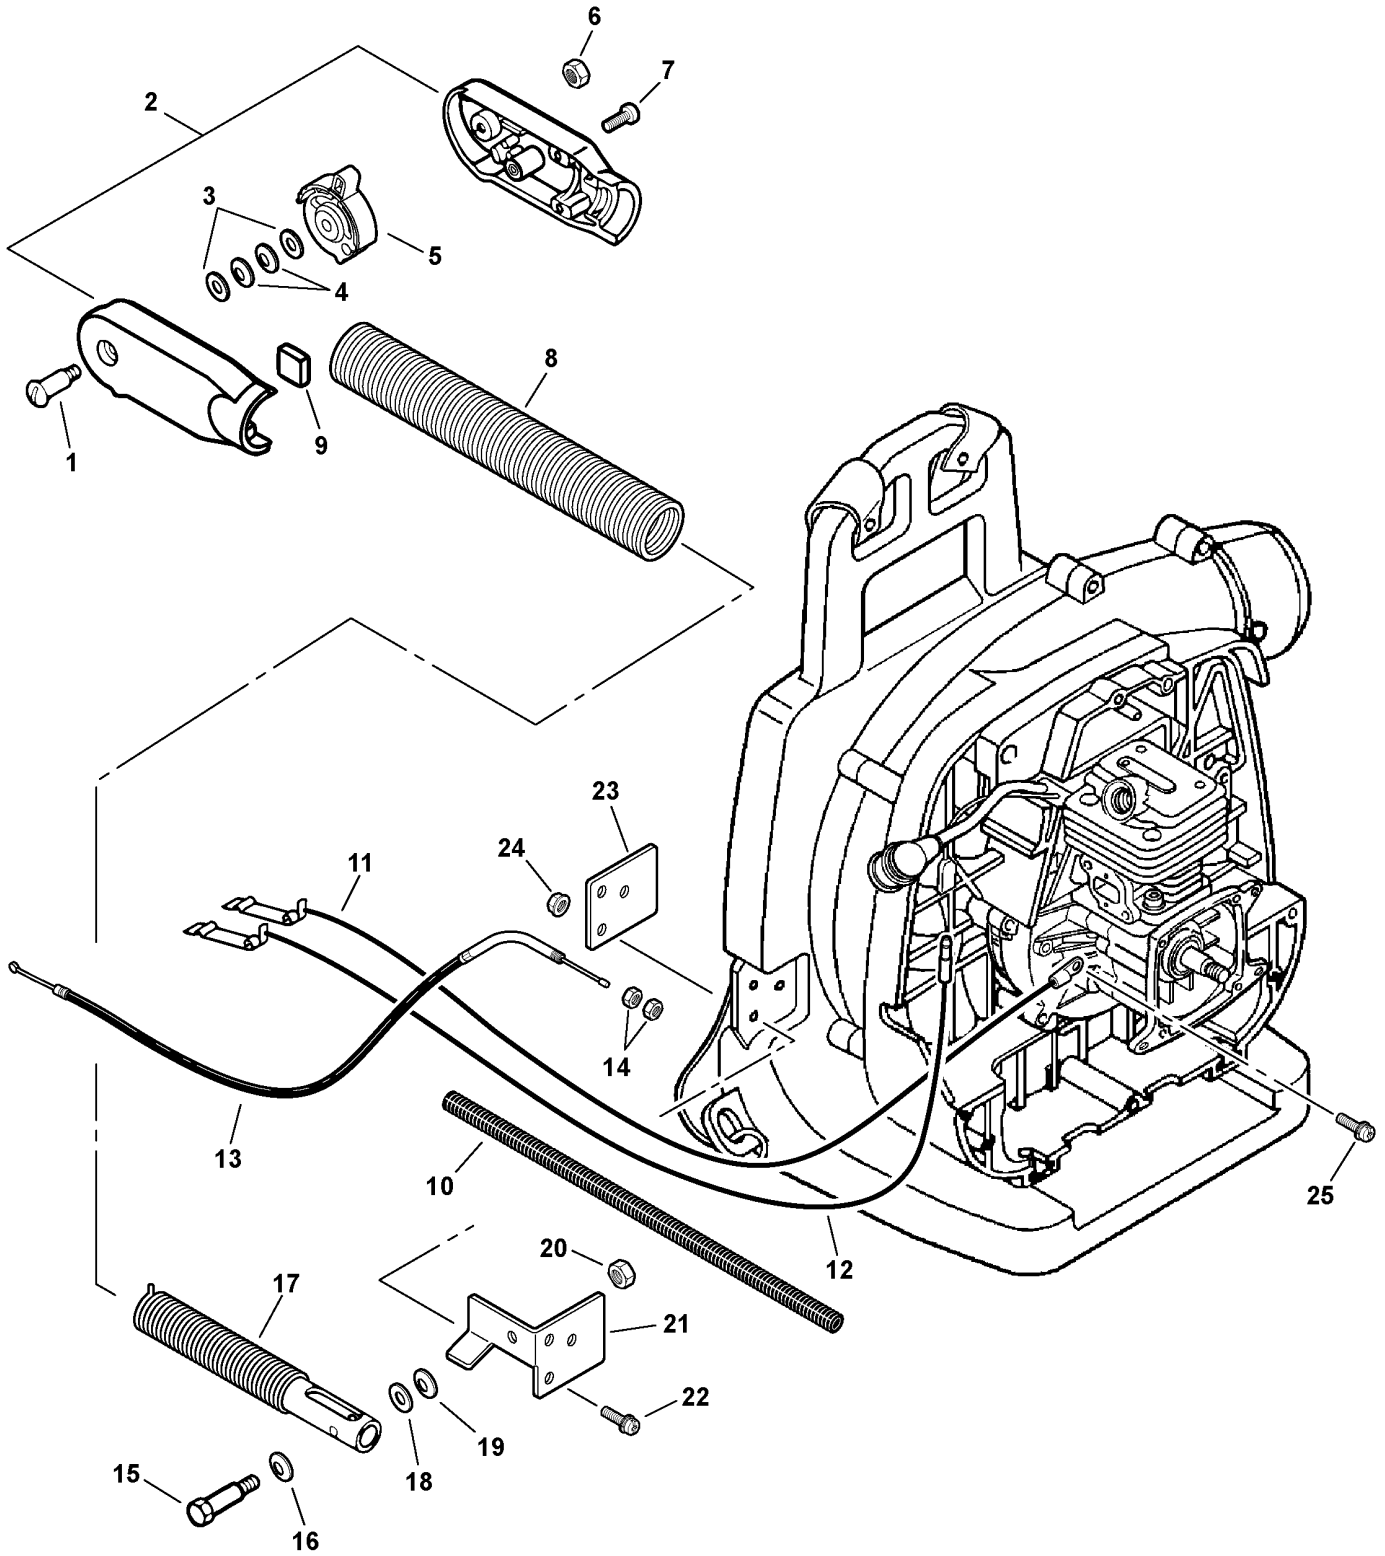

Footnotes

1: NOT AVAILABLE SEPARATELY

023 0011 H00

ITEM	PART NUMBER	QTY	DESCRIPTION	REMARKS
1	60403021060	1	SCREW 4	
2	P021003010	1	CONTROL HANDLE KIT	INCLUDES ITEMS 3-4
3	69911804560	2	WASHER	
4	17816021060	2	FRICTION WASHER	
5	C453000021	1	LEVER, THROTTLE	
6	90056000004	1	LOCKNUT	
7	88995021060	3	SCREW 4X22 - TAPPING	
8	V475000910	1	TUBE, OUTER	
9	10429321060	1	PAD, FOAM	
10	16202321061	1	COVER, CORRUGATED	
11	V485000122	1	LEAD, GROUND	
12	V485000060	1	LEAD, IGNITION	
13	V430000120	1	CABLE, THROTTLE	
14	90050200006	2	NUT 6	
15	43261721060	1	BOLT 6	
16	17812921060	1	WAVE WASHER	
17	V475000920	1	SPRING TUBE ASY	
18	69402921060	1	WASHER	
19	70101721060	1	WASHER	
20	90003010008	1	NUT 1/4-20	
21	C625000000	1	FIXTURE, BRACKET - UPPER	
22	90023805016	3	SCREW 5X16	
23	C625000010	1	FIXTURE, BRACKET - LOWER	
24	90051600005	3	FLANGE NUT 5	
25	90023805010	1	SCREW 5X10	