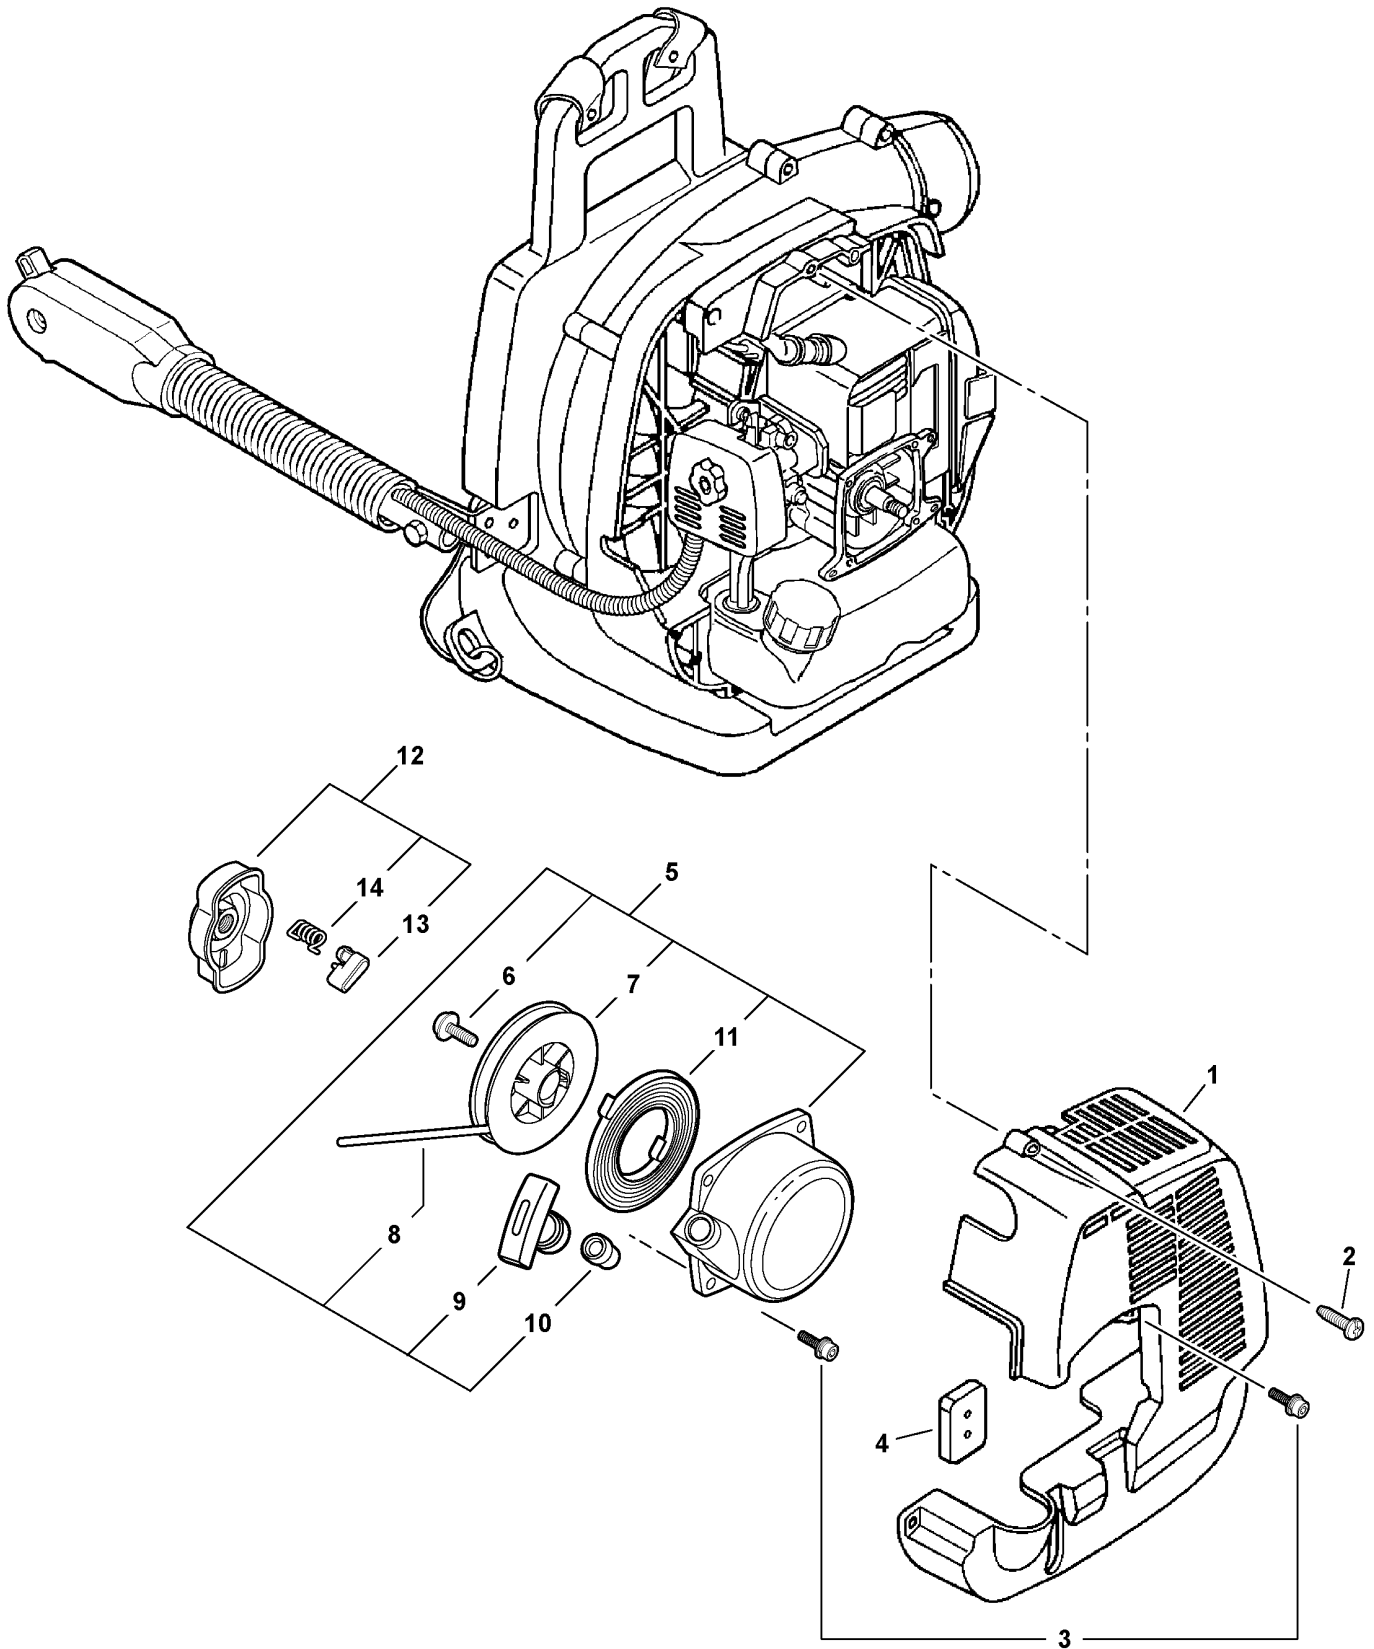

400 Oakwood Road Lake Zurich, Illinois 60047 USA

WWW.ECHO-USA.COM

Table of Contents

Click Any Diagram Description Below To View That Diagram.

PB-260L S/N: 03001001 - 03999999

Engine Cover, Starter.....	4
Fuel System.....	6
Exhaust.....	8
Intake, Cylinder Cover.....	10
Carburetor -- WYJ-257.....	12
Hip Mount Throttle.....	14
Blower Tubes, Handle.....	16
Backpack Frame, Harness.....	18
Fan Case.....	20
Ignition.....	22
Engine, Short Block -- SB1044.....	24
Labels.....	26
Gasket Kit -- P021001363.....	28
Part Number Index.....	30
Part Description Index.....	31

This Page Intentionally Left Blank

027 0001 000

ITEM	PART NUMBER	QTY	DESCRIPTION	REMARKS
1	A190000011	1	COVER, ENGINE	
2	90025305020	4	SCREW 5X20 - TAPPING	
3	90016304016	4	SCREW 4X16	
4	V420000390	1	CUSHION, FUEL TANK - FRONT	
5	17720009560	1	STARTER ASY	INCLUDES ITEMS 6-11
6	17723644330	1	SCREW	
7	17721505960	1	DRUM, STARTER	
8	17722605310	1	ROPE, STARTER - 3.5X960mm	REPOWER BULK OPTION: 99944445000
9	17722806530	1	GRIP, STARTER	
10	17722709560	1	GUIDE, ROPE	
11	17722042030	1	SPRING, REWIND	
12	17720244331	1	STARTER PAWL ASY	INCLUDES ITEMS 13-14
13	17721844330	1	PAWL, STARTER	
14	17723412220	1	SPRING, RETURN	