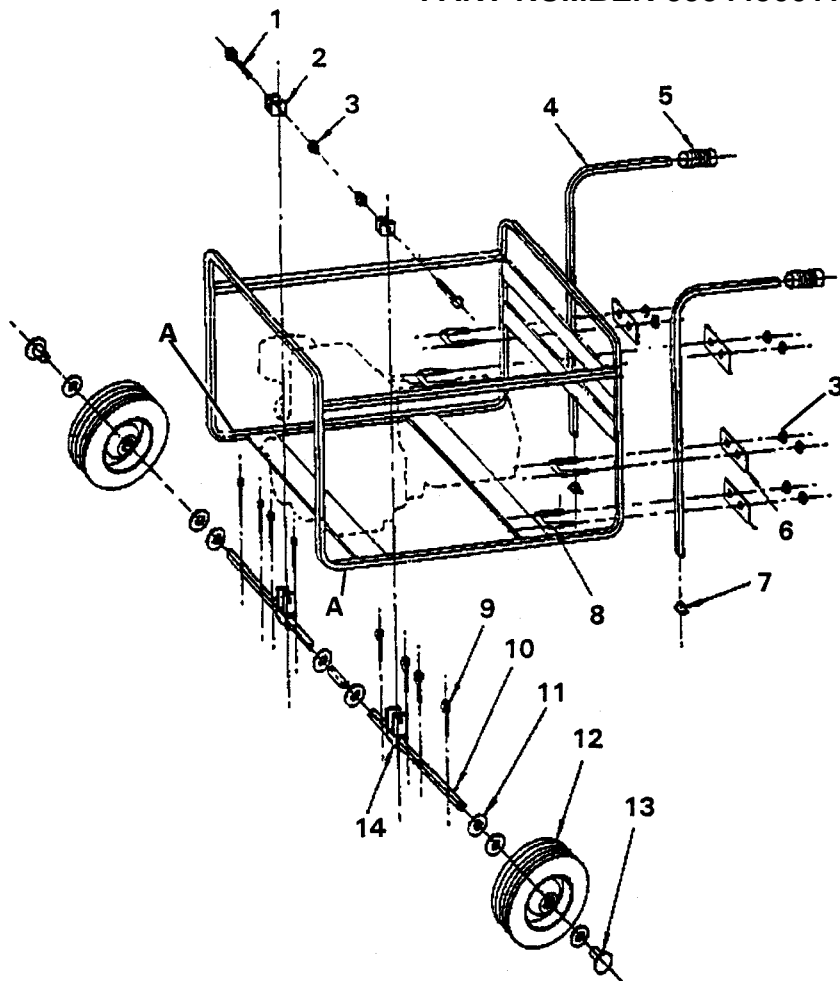

PART NUMBER 99944500100 (EG-4600)

PART NUMBER 99944500110 (EG-5600E,7600E)

<u>KEY</u>	<u>PART NO.</u>	<u>QTY.</u>	<u>DESCRIPTION</u>
1	240017013	2	Cap Screw 1/4-20X1-1/2
2	240020012	2	Axle Mounting Bracket (Top)
3	240016005	10	Hex Nut 1/4-20
4	240020099	2	Carry Handle
5	240020015	2	Carry Handle Grip
6	240020011	4	U-Bolt Plate
7	240020014	2	Carry Handle Plug
8	240017012	4	Square U-Bolt
9	240017014	8	Cotter Pin
10	240020016	1	Axle (99944500100 Kit)
10	240020091	1	Axle (99944500110 Kit)
11	240015007	8	Flat Washer 3/4
12	240020100	2	Wheel
13	240020019	2	Axle End Cap
14	240020013	2	Axle Mounting Bracket (Bottom)