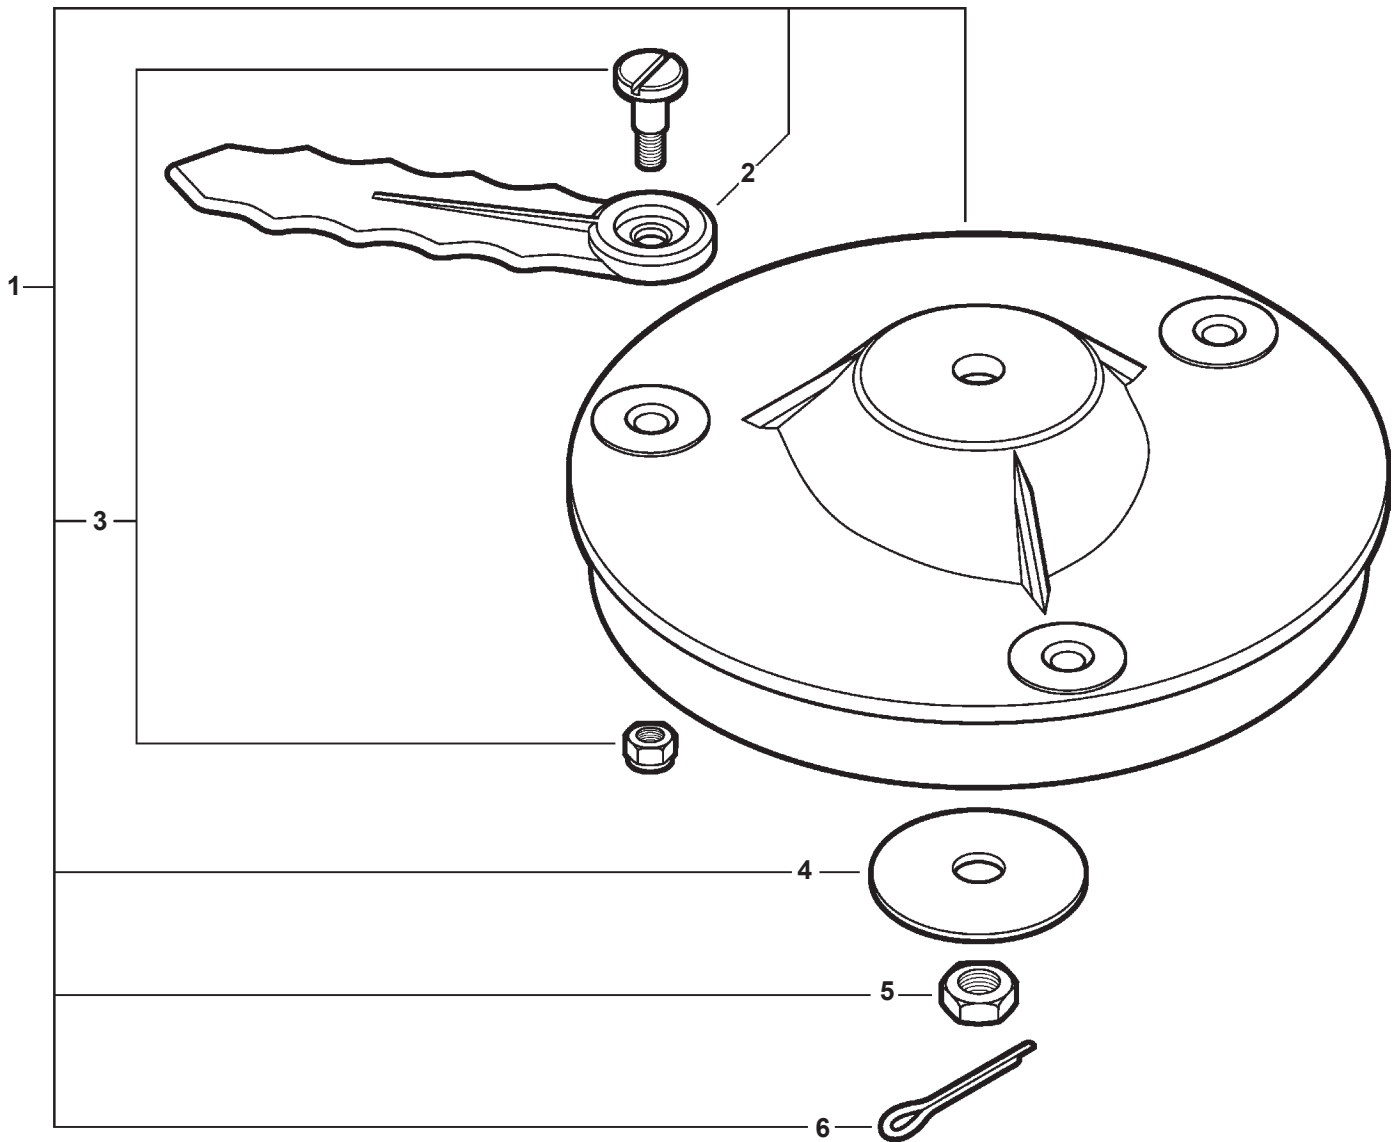

# 215511 - PRO MAXI-CUT HEAD

ITEM	PART NUMBER	QTY	DESCRIPTION	REMARKS
1	215511	1	PRO MAXI-CUT HEAD	INCLUDES ITEMS 2-6
2	215712	1	BLADE SET	12 BLADES PER SET
3	215513	1	FASTENER SET	3 EACH, SCREWS & NUTS
4	215103	1	WASHER	
5	90051100010	1	NUT	
6	90030020022	1	COTTER PIN	