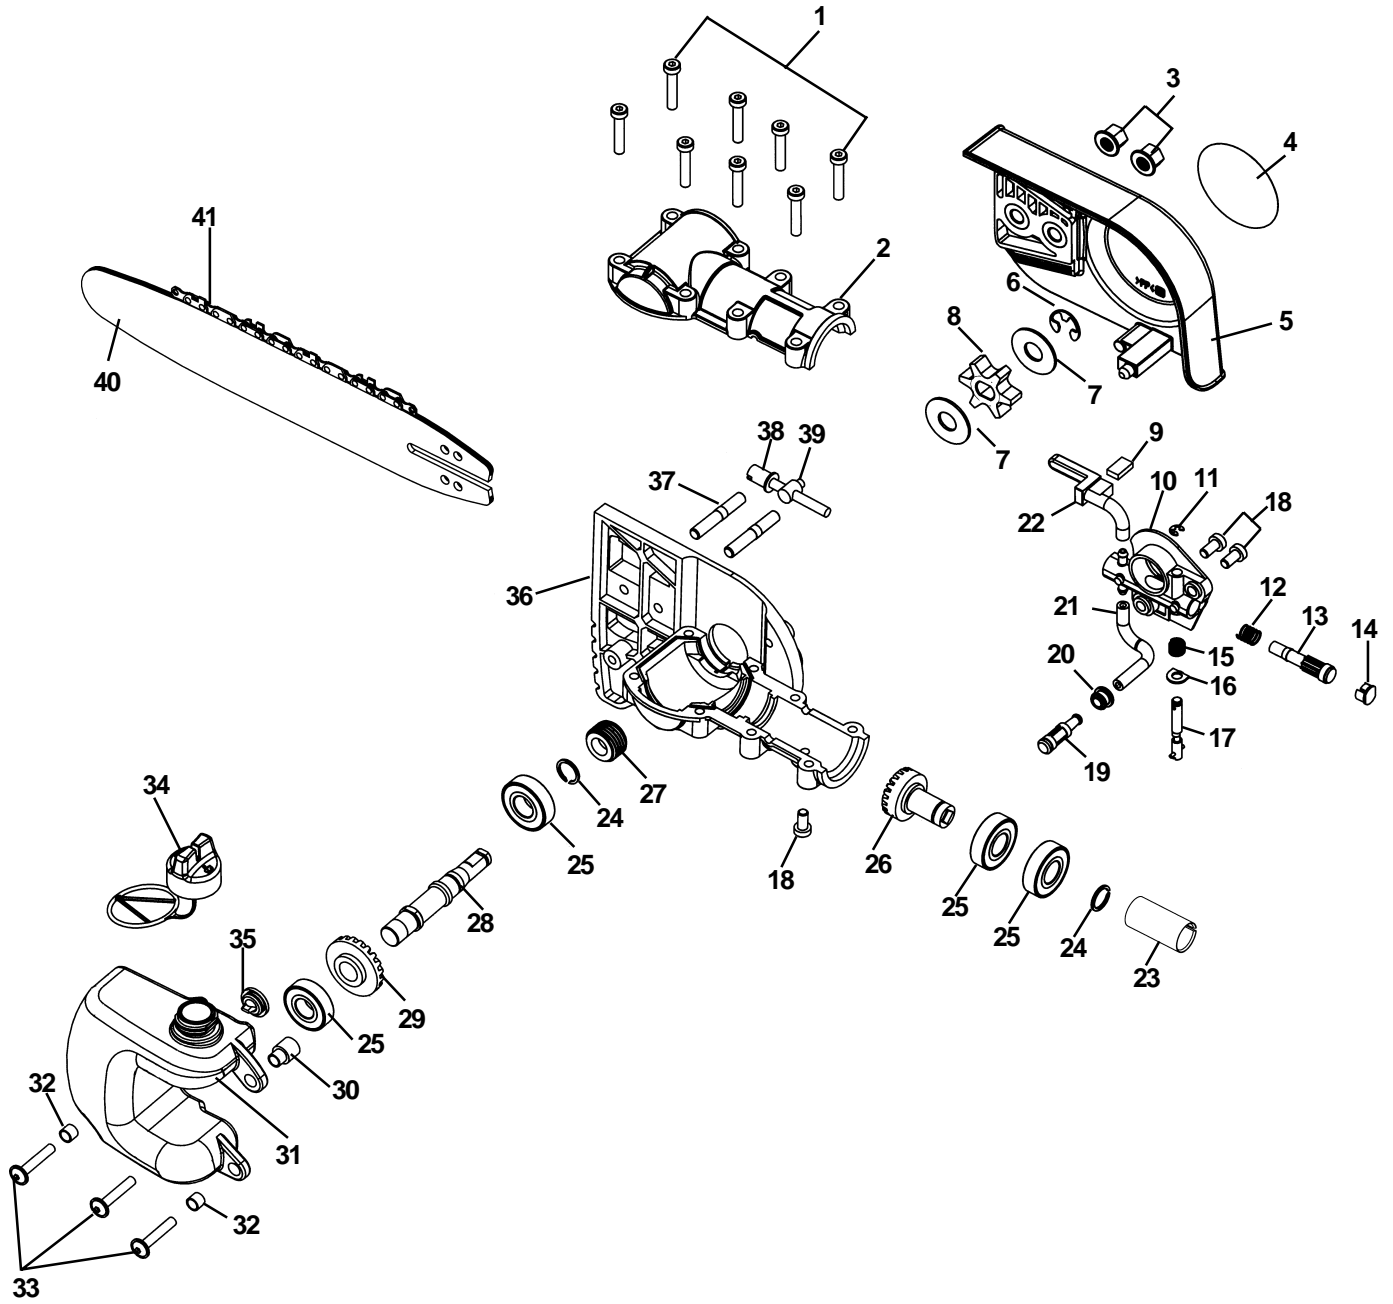

**OILER GEAR CASE
PARTS CATALOG
MODEL 90080
FOR POWER PRUNER
MODELS: PP-600/800
PPF-2100/2110
PPSR-2122/2433**

ECHO, INCORPORATED
400 OAKWOOD ROAD
LAKE ZURICH, IL 60047
www.echo-usa.com

**99922203316
09/00**

KEY	PARTNUMBER	QTY	DESCRIPTION	REMARKS
1	V253000000	8	SCREW, 5X25	
2	C531000010	1	CASE, GEAR UPPER	
3	43301903933	2	NUT 6	
4	89011849130	1	LABEL, ECHO	
5	C300000000	1	GUARD, SPROCKET	
6	V583000010	1	RING	
7	17501439130	2	WASHER, CIRCULAR 10	
8	C580000070	1	SPROCKET, DRIVE	
9	43724439130	1	PAD, FOAM	
10	43700239130	1	AUTO OILER ASY	INCLUDES ITEMS 11 - 17
11	12312715030	1	CLIP	
12	43701938330	1	SPRING, PLUNGER	
13	43702437330	1	PLUNGER ASY	
14	43706237330	1	CAP, OIL PUMP	
15	43701537330	1	SPRING, ADJUSTER	
16	43702937330	1	WASHER	
17	43701639130	1	ADJUSTER, OILER	
18	V253000010	4	SCREW, 5X10	
19	43620502832	1	STRAINER, OIL	
20	13211501461	1	GROMMET	
21	13011014330	1	IMPULSE PIPE	
22	V470000180	1	PIPE	
23	V362000010	1	COLLAR 22	
24	90070600012	2	CIRCLIP 12	
25	9405206001	4	BEARING, BALL 6001	
26	V651000030	1	GEAR, BEVEL	
27	43706338330	1	GEAR, WORM	
28	C534000020	1	SHAFT, GEAR	
29	61031122060	1	GEAR, BEVEL	
30	V354000010	1	COLLAR 6	
31	C200000000	1	TANK, OIL	
32	13104528230	2	SPACER	
33	V253000020	3	SCREW, 5X16	
34	P021000950	1	CAP, OIL ASY	
35	13131406320	1	VALVE, CHECK	
36	C531000020	1	CASE, GEAR LOWER	
37	V224000000	2	BOLT, STUD 6	
38	43301639131	1	BOLT, TENSIONER	
39	43301403931	1	TENSIONER	
40	OPTIONAL	1	BAR, GUIDE - SEE ACCESSORIES	
41	OPTIONAL	1	CHAIN, CUTTING - SEE ACCESSORIES	