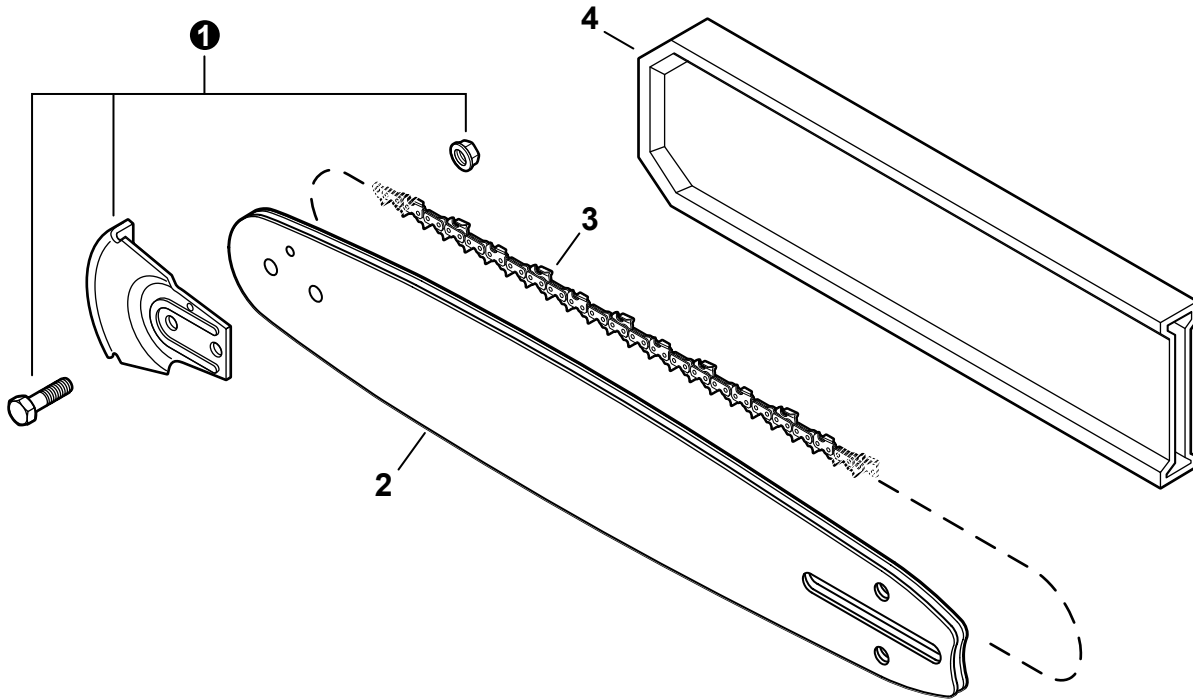

NO.	PART NUMBER	QTY.	DESCRIPTION	DESCRIPCIÓN
1	2894901	1	KICK GUARD KIT	PROTECTORAS DE PUNTA DE BARRA
2	12A0CD3745C	1	GUIDE BAR, 12" DOUBLE-GUARD	BARRA DE GUÍA 30 CM DOUBLE-GUARD
2	14A0CD3752C	1	GUIDE BAR, 14" DOUBLE-GUARD	BARRA DE GUÍA 35 CM DOUBLE-GUARD
2	16A0CD3757C	1	GUIDE BAR, 16" DOUBLE-GUARD	BARRA DE GUÍA 40 CM DOUBLE-GUARD
3	91PX45CQ	1	SAW CHAIN 12"	CADENA 30 CM
3	91PX52CQ	1	SAW CHAIN 14"	CADENA 35 CM
3	91PX57CQ	1	SAW CHAIN 16"	CADENA 40 CM
4	X490000050	1	SCABBARD 12"	FUNDA 30 CM
4	X490000220	1	SCABBARD 14"	FUNDA 35 CM
4	X490000730	1	SCABBARD 16"	FUNDA 40 CM