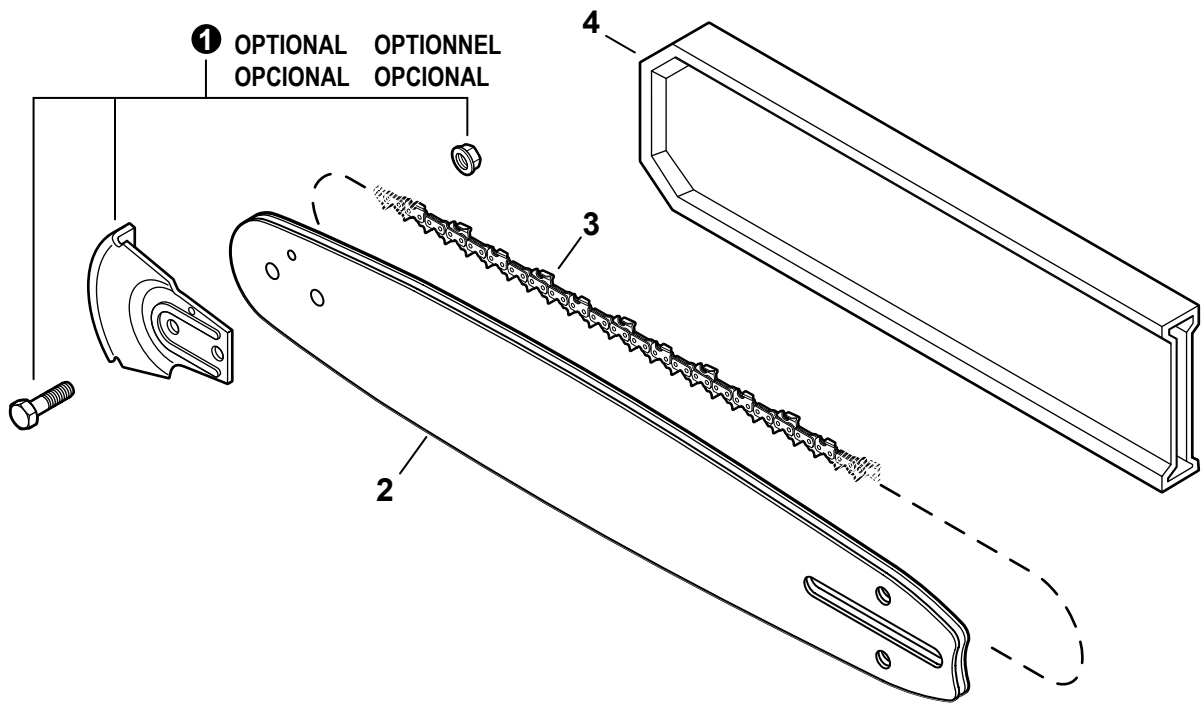

NO.	PART NUMBER	QTY.	DESCRIPTION	DESCRIPCIÓN
1	2893202	1	KICK GUARD™ KIT	PROTECTORAS DE PUNTA DE BARRA
2		1	0.050 GAUGE, 3/8" PITCH	CALIBRE 0.050, PASO 3/8"
2	20H0PS3872C	1	GUIDE BAR, 20", 0.050 GAUGE, 3/8" PITCH	BARRA DE GUÍA 50 CM, CALIBRE 0.050, PASO 3/8"
2	24H0PS3884C	1	GUIDE BAR, 24", 0.050 GAUGE, 3/8" PITCH	BARRA DE GUÍA 60 CM, CALIBRE 0.050, PASO 3/8"
2	28H0PS3893C	1	GUIDE BAR, 28", 0.050 GAUGE, 3/8" PITCH	BARRA DE GUÍA 70 CM, CALIBRE 0.050, PASO 3/8"
2	32H0PS3805C	1	GUIDE BAR, 32", 0.050 GAUGE, 3/8" PITCH	BARRA DE GUÍA 81 CM, CALIBRE 0.050, PASO 3/8"
3	72LPX72CQ	1	SAW CHAIN - 20", 0.050 GAUGE, 3/8" PITCH	CADENA DE SIERRA 50 CM, CALIBRE 0.050, PASO 3/8"
3	72LPX84CQ	1	SAW CHAIN - 24", 0.050 GAUGE, 3/8" PITCH	CADENA DE SIERRA 60 CM, CALIBRE 0.050, PASO 3/8"
3	72LPX93CQ	1	SAW CHAIN - 28", 0.050 GAUGE, 3/8" PITCH	CADENA DE SIERRA 70 CM, CALIBRE 0.050, PASO 3/8"
3	72LPX105CQ	1	SAW CHAIN - 32", 0.050 GAUGE, 3/8" PITCH	CADENA DE SIERRA 80 CM, CALIBRE 0.050, PASO 3/8"
2		1	0.058 GAUGE, 3/8" PITCH	CALIBRE 0.058, PASO 3/8"
2	20H8PS3872C	1	GUIDE BAR, 20", 0.058 GAUGE, 3/8" PITCH	BARRA DE GUÍA 50 CM, CALIBRE 0.058, PASO 3/8"
2	24H8PS3884C	1	GUIDE BAR, 24", 0.058 GAUGE, 3/8" PITCH	BARRA DE GUÍA 60 CM, CALIBRE 0.058, PASO 3/8"
2	28H8PS3892C	1	GUIDE BAR, 28", 0.058 GAUGE, 3/8" PITCH	BARRA DE GUÍA 70 CM, CALIBRE 0.058, PASO 3/8"
2	32H8PS3805C	1	GUIDE BAR, 32", 0.058 GAUGE, 3/8" PITCH	BARRA DE GUÍA 81 CM, CALIBRE 0.058, PASO 3/8"
3	73LPX72CQ	1	SAW CHAIN - 20", 0.058 GAUGE, 3/8" PITCH	CADENA DE SIERRA 50 CM, CALIBRE 0.058, PASO 3/8"
3	73LPX84CQ	1	SAW CHAIN - 24", 0.058 GAUGE, 3/8" PITCH	CADENA DE SIERRA 60 CM, CALIBRE 0.058, PASO 3/8"
3	73LPX92CQ	1	SAW CHAIN - 28", 0.058 GAUGE, 3/8" PITCH	CADENA DE SIERRA 70 CM, CALIBRE 0.058, PASO 3/8"
3	73LPX105CQ	1	SAW CHAIN - 32", 0.058 GAUGE, 3/8" PITCH	CADENA DE SIERRA 80 CM, CALIBRE 0.058, PASO 3/8"
4	X490000770	1	SCABBARD 20"	FUNDA 50 CM
4	X490000780	1	SCABBARD 24"	FUNDA 60 CM