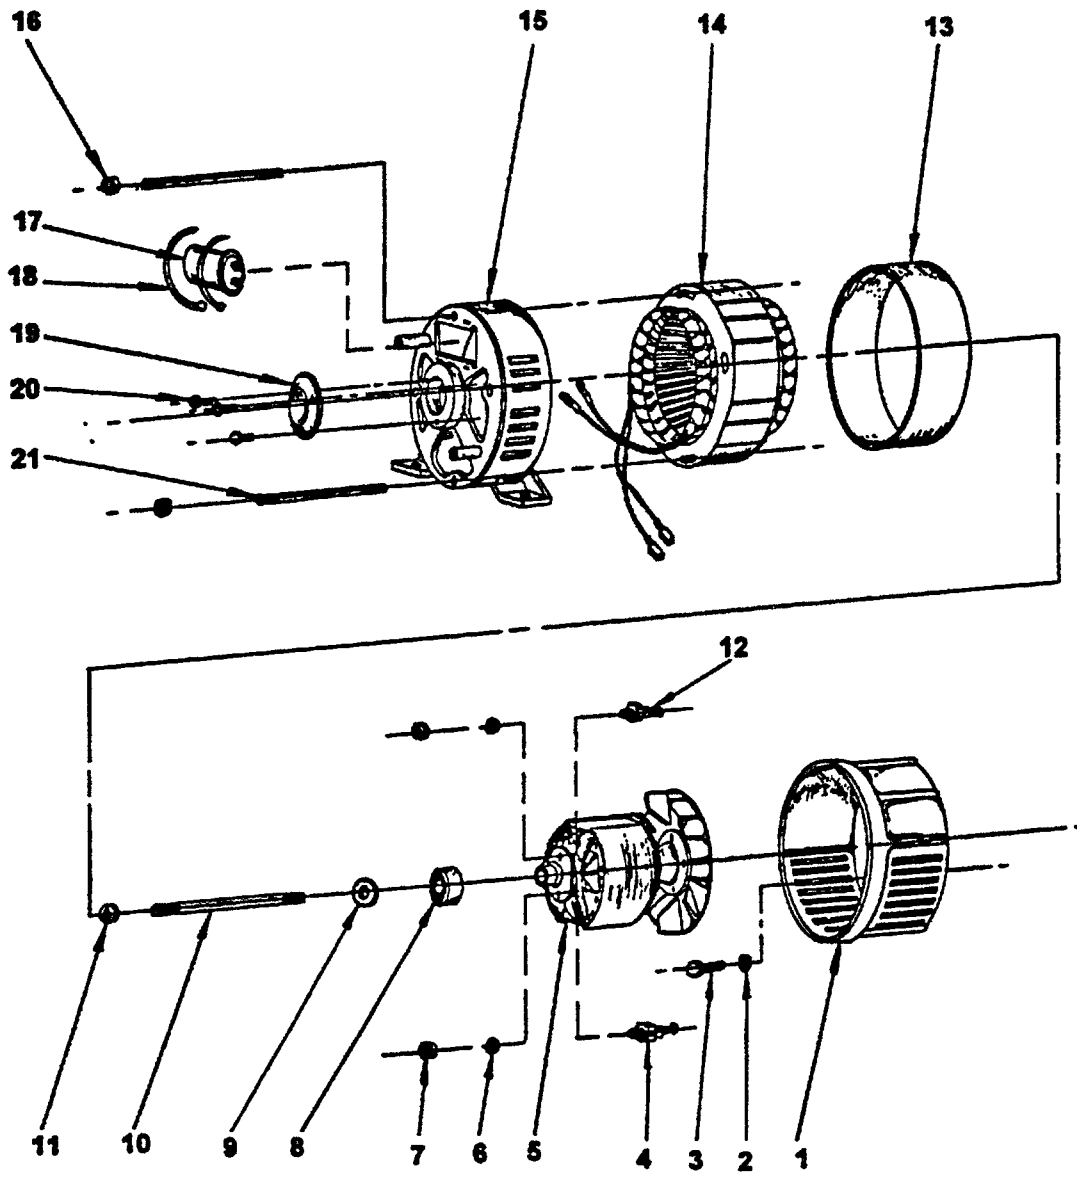

**GENERATOR
PARTS CATALOG
MODEL EG-1800**

SERIAL NUMBER 00000 & UP

**ECHO, INCORPORATED
400 OAKWOOD ROAD
LAKE ZURICH, IL 60047**

**99922202495
12/95**

EG-1800

KEY	PART NUMBER	QTY	DESCRIPTION	REMARKS
1	240016001	4	NUT, NYLOK HEX 5/16	
2	240001210	1	FRAME CARRY	
3	240009020	2	ISOLATORS, VIBRATION	
5	240021340	1	DECAL, SAFETY	
6	240015004	2	LOCKWASHER 5/16	
7	240017003	2	HHS 5/16-18 X 5/8	
9	240011001	1	STRAP, GROUND	
10	240017001	1	SCREW, THD FORM #10-24	
11	240015004	2	LOCK WASHER 5/16	
12	240017019	1	HHS 5/16-18 X 5/8	
13	240017063	1	HHS 5/16-18 X 7/8	
14	240020070	2	TIE, WIRE	
15	240420000	1	CAPACITOR 50UF 370V	
16	240021250	1	DECAL, ECHO EG-1800	
17	240010001	1	GND LUG 1/0-14 LA/CU	
18	240410015	1	PANEL, END	
19	240410022	2	SCREW, HH SLOT #10-24 HH	
20	240017005	2	RHS #8-32 X 3/8	
21	240007150	1	DUPLEX, 15A/125V	
22	240016003	2	NUT, HEX W/KEPS #8-32	
23	240013150	1	BREAKER, CIRCUIT 15A/250V	
24	240009001	2	ISOLATORS, VIBRATION	

EG-1800

KEY	PART NUMBER	QTY	DESCRIPTION	REMARKS
1	240411008	1	DRIVE END ADAPTER CASTING	
2	240015004	4	LOCKWASHER 5/16	
3	240410025	4	SCREW, HXHD CAP 5/16-24X1	
4	N/A	1	DIODE	
5	240440104	1	ROTOR ASY	
6	N/A		LOCKWASHER, DIODE	
7	N/A		NUT, DIODE	
8	N/A	1	BEARING	
9	240015002	1	FLAT WASHER 5/16	
10	240411036	1	ROTOR THRU BOLT	
11	240461100	1	NUT, HEX W/KEPS 5/16-24	
12	N/A	1	DIODE	
13	240410021	1	BAND, COVER	
14	240440204	1	STATOR ASY	
15	240411001	1	CASTING, BEARING	
16	240016005	4	NUT, HEX W/KEPS 1/4-20	
17	240420000	1	CAPACITOR	
18	240020070	2	TIE, WIRE	
19	240410005	1	COVER, BEARING	
20	240410001	3	SCREW #10-24X1/2	
21	240411037	4	STATOR THRU BOLT	