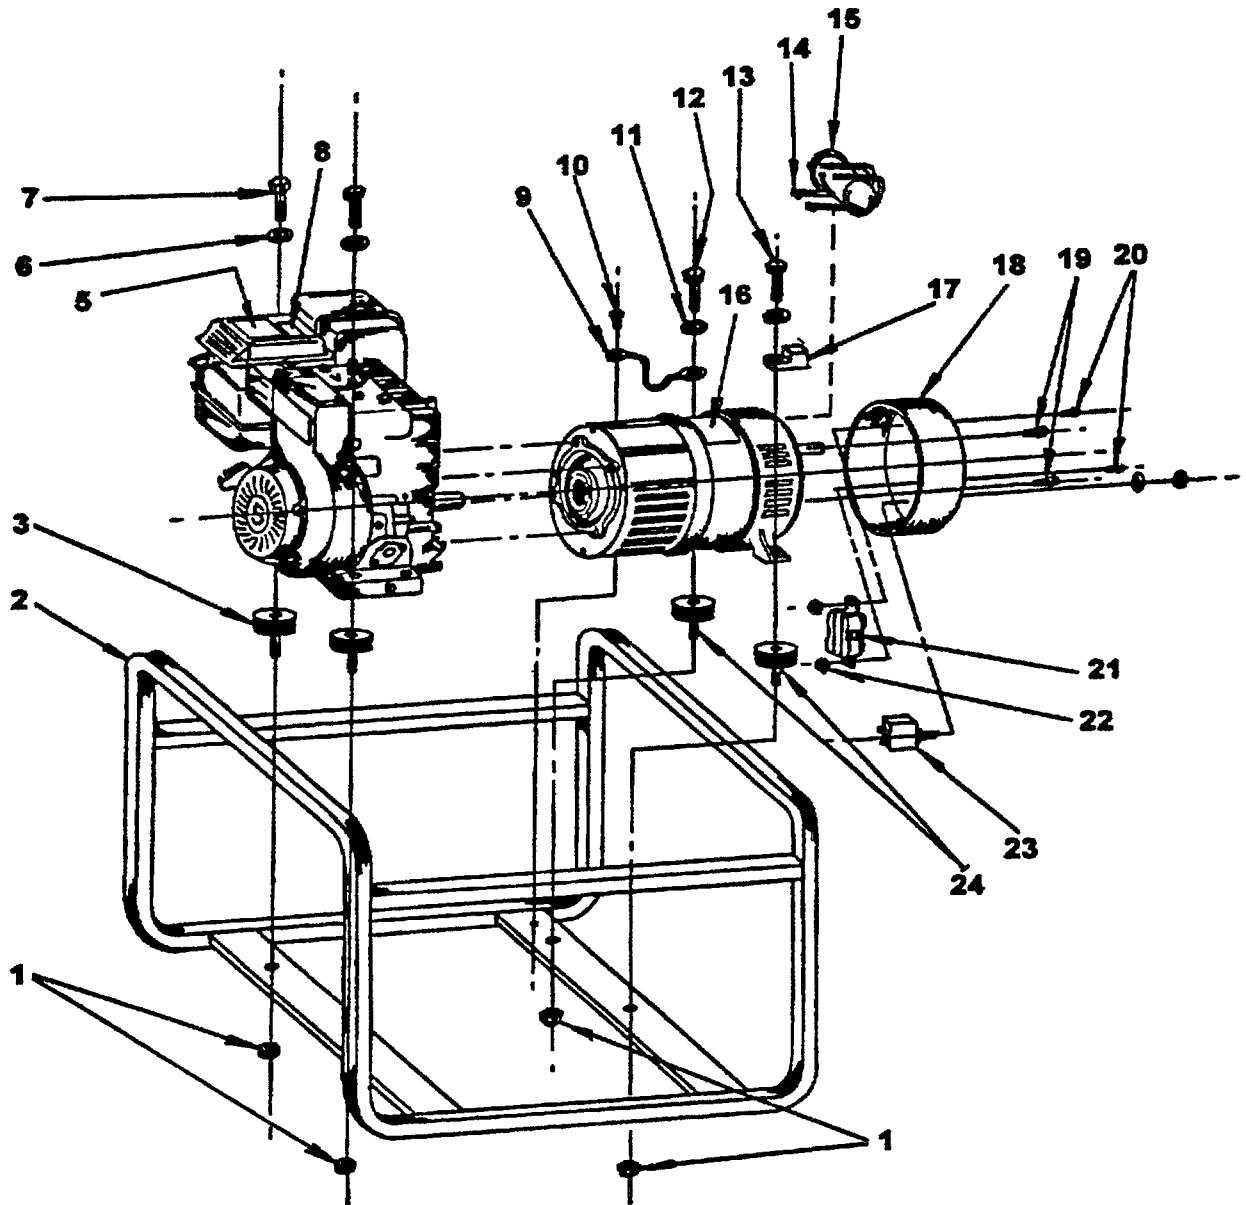

**GENERATOR
PARTS CATALOG
MODEL EG-1800**

SERIAL NUMBER 00000 & UP

**ECHO, INCORPORATED
400 OAKWOOD ROAD
LAKE ZURICH, IL 60047**

**99922202495
12/95**

EG-1800

KEY	PART NUMBER	QTY	DESCRIPTION	REMARKS
1	240016001	4	NUT, NYLOK HEX 5/16	
2	240001210	1	FRAME CARRY	
3	240009020	2	ISOLATORS, VIBRATION	
5	240021340	1	DECAL, SAFETY	
6	240015004	2	LOCKWASHER 5/16	
7	240017003	2	HHS 5/16-18 X 5/8	
9	240011001	1	STRAP, GROUND	
10	240017001	1	SCREW, THD FORM #10-24	
11	240015004	2	LOCK WASHER 5/16	
12	240017019	1	HHS 5/16-18 X 5/8	
13	240017063	1	HHS 5/16-18 X 7/8	
14	240020070	2	TIE, WIRE	
15	240420000	1	CAPACITOR 50UF 370V	
16	240021250	1	DECAL, ECHO EG-1800	
17	240010001	1	GND LUG 1/0-14 LA/CU	
18	240410015	1	PANEL, END	
19	240410022	2	SCREW, HH SLOT #10-24 HH	
20	240017005	2	RHS #8-32 X 3/8	
21	240007150	1	DUPLEX, 15A/125V	
22	240016003	2	NUT, HEX W/KEPS #8-32	
23	240013150	1	BREAKER, CIRCUIT 15A/250V	
24	240009001	2	ISOLATORS, VIBRATION	

EG-1800

KEY	PART NUMBER	QTY	DESCRIPTION	REMARKS
1	240411008	1	DRIVE END ADAPTER CASTING	
2	240015004	4	LOCKWASHER 5/16	
3	240410025	4	SCREW, HXHD CAP 5/16-24X1	
4	N/A	1	DIODE	
5	240440104	1	ROTOR ASY	
6	N/A		LOCKWASHER, DIODE	
7	N/A		NUT, DIODE	
8	N/A	1	BEARING	
9	240015002	1	FLAT WASHER 5/16	
10	240411036	1	ROTOR THRU BOLT	
11	240461100	1	NUT, HEX W/KEPS 5/16-24	
12	N/A	1	DIODE	
13	240410021	1	BAND, COVER	
14	240440204	1	STATOR ASY	
15	240411001	1	CASTING, BEARING	
16	240016005	4	NUT, HEX W/KEPS 1/4-20	
17	240420000	1	CAPACITOR	
18	240020070	2	TIE, WIRE	
19	240410005	1	COVER, BEARING	
20	240410001	3	SCREW #10-24X1/2	
21	240411037	4	STATOR THRU BOLT	