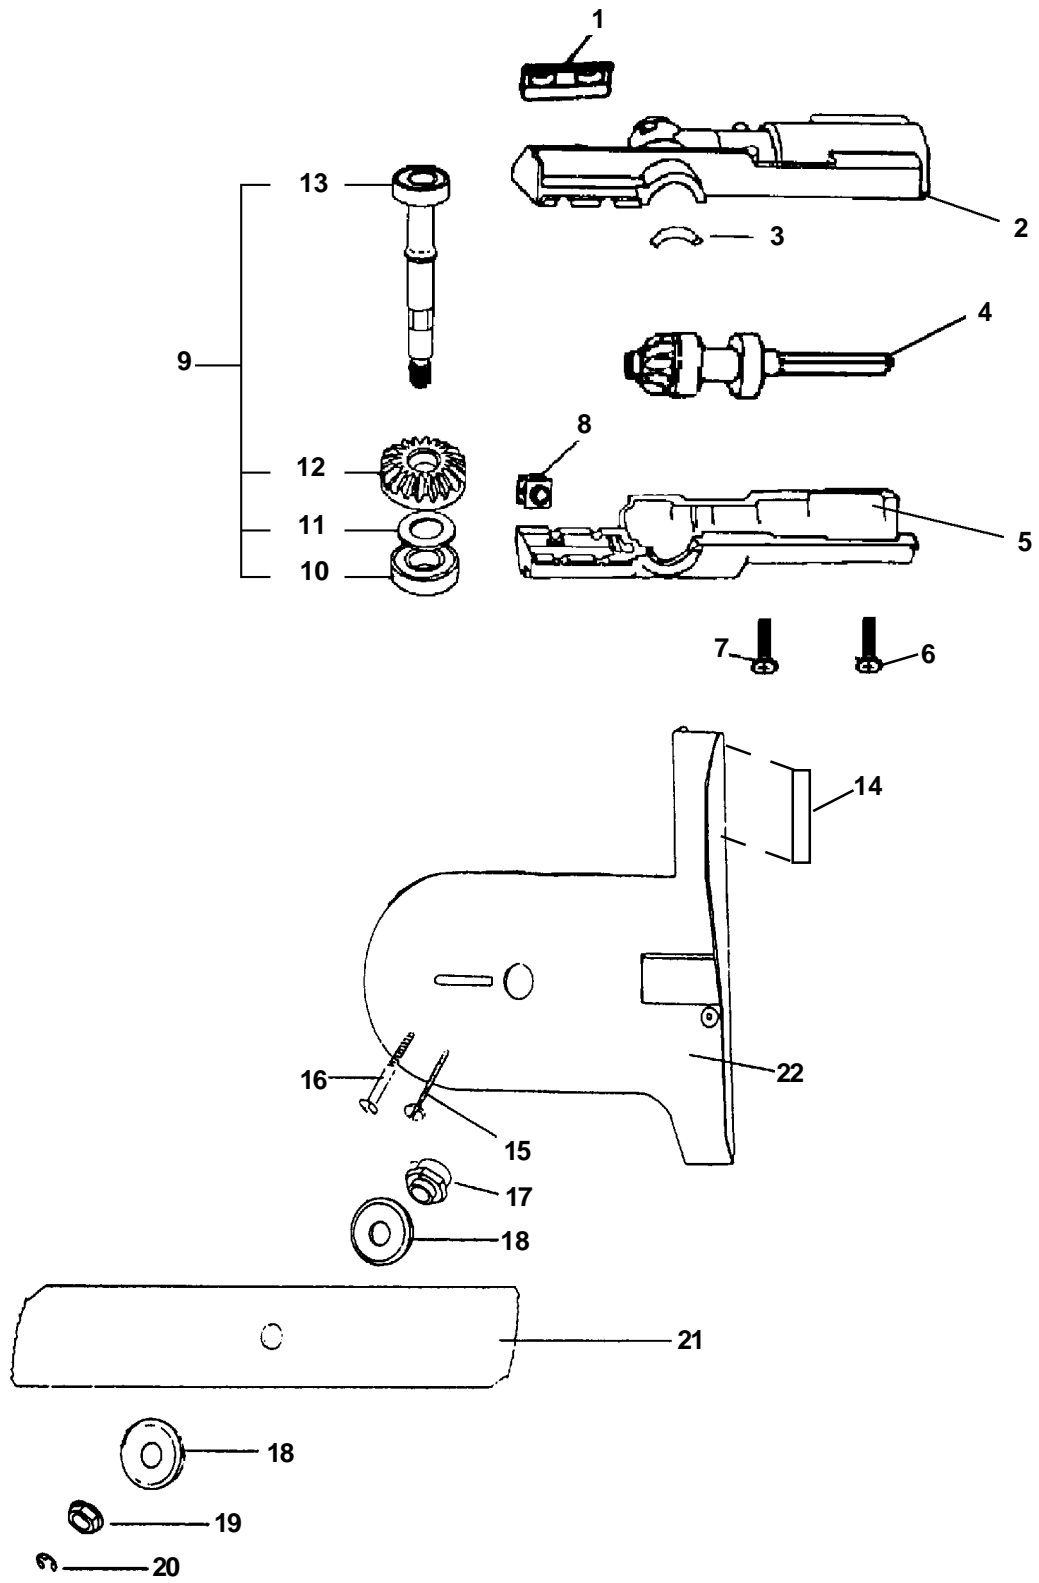

**POWER PRUNER
HEDGER ACCESSORY**

FOR MODELS PPT-2100/2400, PPF-2400

**PARTS CATALOG
MODEL 99946400040**

ECHO, INCORPORATED
400 OAKWOOD ROAD
LAKE ZURICH, IL 60047

**99922202936
09/99**

HEDGER ACCESSORY

99946400040

KEY	PART NUMBER	QTY	DESCRIPTION	TTC #	REMARKS
	99946400040	1	CUTTER ASY	1600	INCLUDES ITEMS 1 - 22
	61040022260	1	CUTTER ASY W/O BLADE & GUARD	1601	INCLUDES ITEMS 1 - 20
1	43305522460	1	BRACKET, GUIDE BAR	108	
2	61040722560	1	CASE, GEAR	302	
3	10491022360	1	CUSHION	168	
4	61030922360	1	SHAFT, GEAR	104	
5	61040722760	1	CASE, GEAR	301	
6	90005300400	2	SCREW, PAN HEAD		
7	90005300500	1	SCREW, PAN HEAD		
8	11007622360	1	SPACER	112	
9	61030922560	1	SHAFT ASY, GEAR	1315	INCLUDES ITEMS 10 - 13
10	90080206001	1	BEARING, BALL	106	
11	10013222060	1	WASHER, CIRCULAR 12	141	
12	61031122360	1	GEAR, BEVEL	5	
13	61030922460	1	SHAFT, GEAR	306	
14	89016022560	1	DECAL		
15	90006500100	1	SCREW	21.25	
16	90005600100	1	BOLT	21.24	
17	61033622560	1	SAW SPACER	316	
18	61033622460	2	SAW COLLAR	314	
19	90004000200	1	NUT	21.23	
20	10023922160	1	RING	21.33	
21	69601522060	1	HEDGER BLADE	311	
22	69901022460	1	HEDGER GUARD	315	