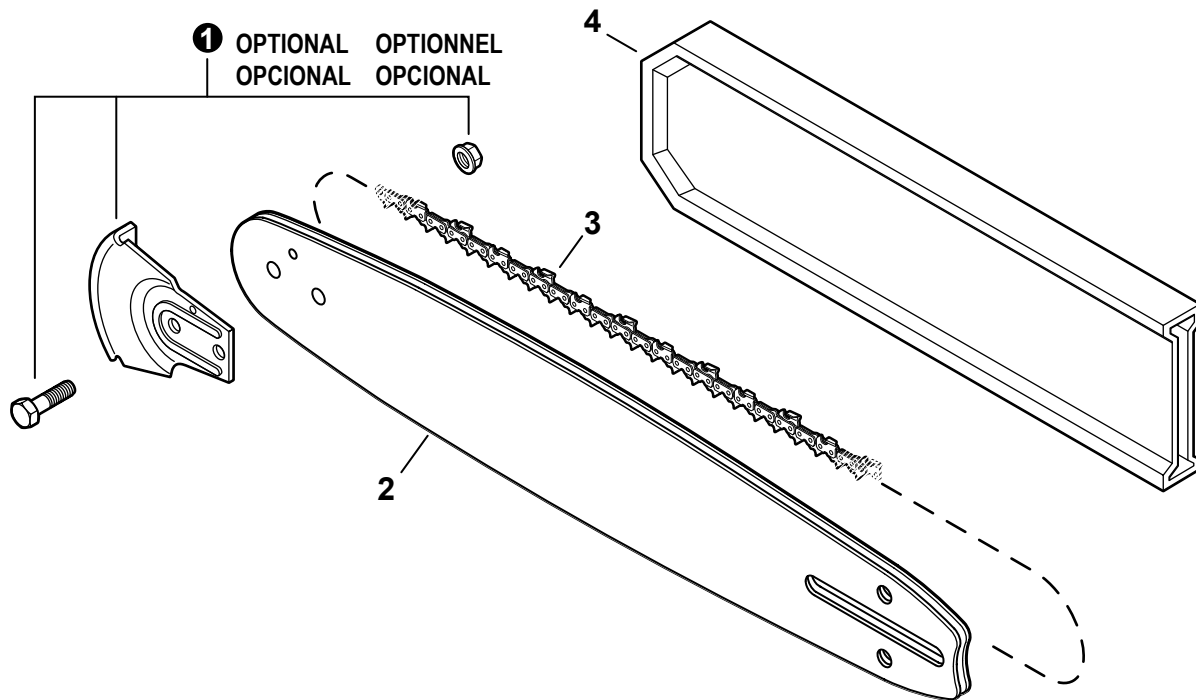

NO.	PART NUMBER	QTY.	DESCRIPTION	DESCRIPCIÓN
1	2894902	1	KICK GUARD™ KIT	KICK GUARD™ KIT
2	16A0CD3757C	1	GUIDE BAR, 16"	BARRA DE GUÍA 40 CM
2	18A0CD3762C	1	GUIDE BAR, 18"	BARRA DE GUÍA 45 CM
3	91PX57CQ	1	SAW CHAIN 16"	CADENA DE SIERRA 40 CM
3	91PX62CQ	1	SAW CHAIN 18"	CADENA DE SIERRA 45 CM
4	X490001080	1	SCABBARD 16"	FUNDA 40 CM
4	X490001060	1	SCABBARD 18"	FUNDA 45 CM