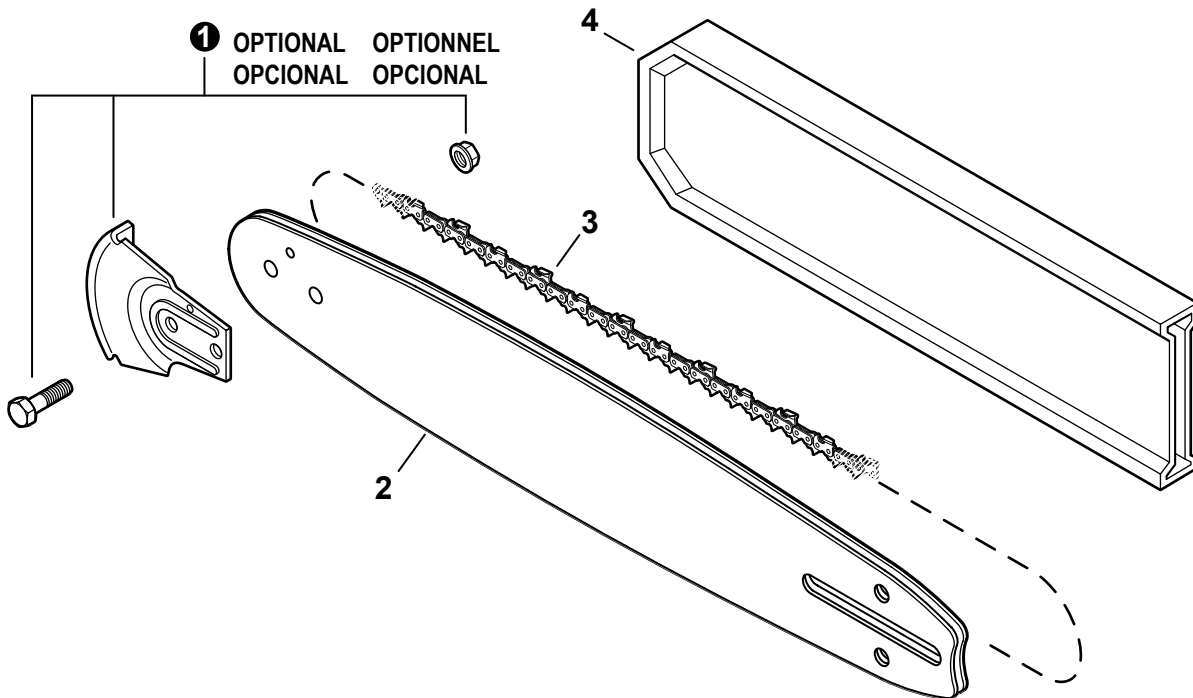

Chain, Guide Bar
Cadena, Guía de barra

NO.	PART NUMBER	QTY.	DESCRIPTION	DESCRIPCIÓN
1	2894902	1	KICK GUARD™ KIT	KICK GUARD™ KIT
2	12A0CD3745C	1	GUIDE BAR, 12" DOUBLE-GUARD	BARRA DE GUÍA 30 CM DOUBLE-GUARD
2	14A0CD3752C	1	GUIDE BAR, 14" DOUBLE-GUARD	BARRA DE GUÍA 35 CM DOUBLE-GUARD
2	16A0CD3757C	1	GUIDE BAR, 16"	BARRA DE GUÍA 40 CM
3	91PX45CQ	1	SAW CHAIN 12"	CADENA 30 CM
3	91PX52CQ	1	SAW CHAIN 14"	CADENA 35 CM
3	91PX57CQ	1	SAW CHAIN 16"	CADENA 40 CM
4	X490000050	1	SCABBARD 12"	FUNDA 30 CM
4	X490000220	1	SCABBARD 14"	FUNDA 35 CM
4	X490000730	1	SCABBARD 16"	FUNDA 40 CM