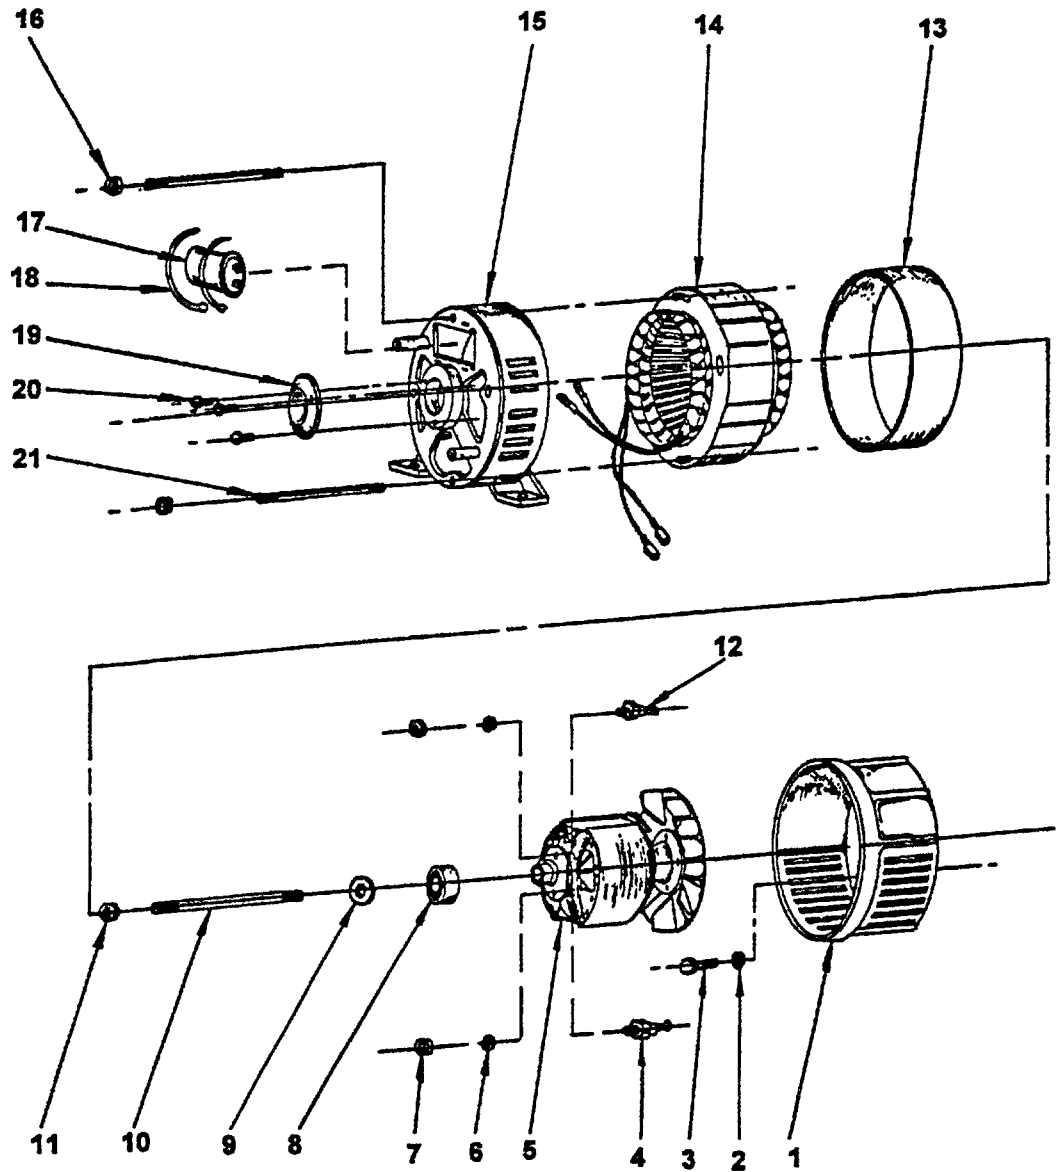

EG-2600

KEYPART NUMBER	QTY	DESCRIPTION	REMARKS
1	240411008	1	DRIVE END ADAPTER CASTING
2	240015004	4	LOCKWASHER 5/16
3	240410025	4	SCREW, HXHD CAP 5/16-24X1
4	N/A	1	DIODE
5	240440104	1	ROTOR ASY
6	N/A		LOCKWASHER, DIODE
7	N/A		NUT, DIODE
8	N/A	1	BEARING
9	240015002	1	FLAT WASHER 5/16
10	240411036	1	ROTOR THRU BOLT
11	240461100	1	NUT, HEX W/KEPS 5/16-24
12	N/A	1	DIODE
13	240410021	1	BAND, COVER
14	240440204	1	STATOR ASY
15	240411001	1	CASTING, BEARING
16	240016005	4	NUT, HEX W/KEPS 1/4-20
17	240420000	1	CAPACITOR
18	240020070	2	TIE, WIRE
19	240410005	1	COVER, BEARING
20	240410001	3	SCREW #10-24X1/2
21	240411037	4	STATOR THRU BOLT