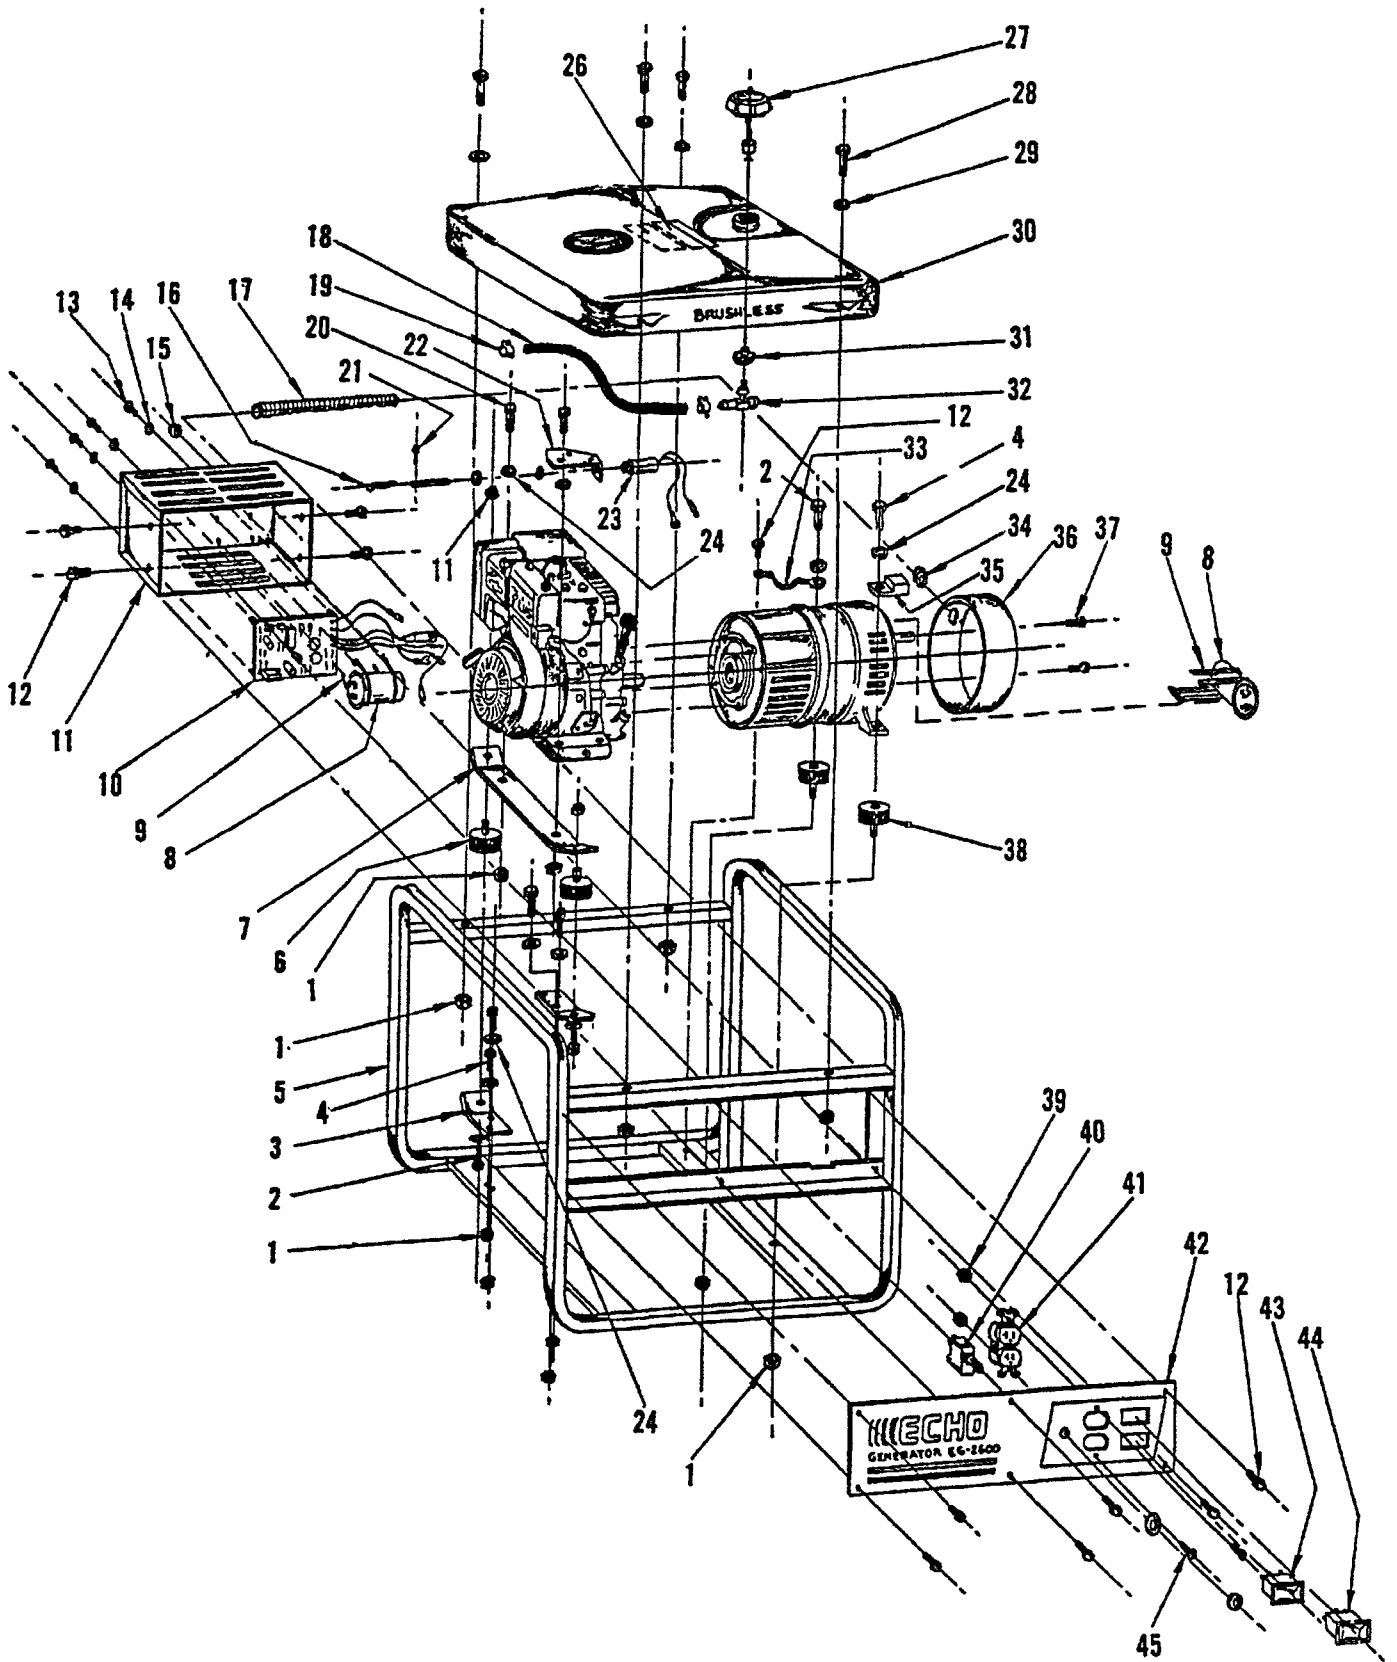

# EG-2600

KEYPART NUMBER	QTY	DESCRIPTION	REMARKS	
1	240016001	14	NUT, NYLOK HEX 5/16	
2	240017019	3	HHS 5/16-18X5/8	
3	240041004	2	BRACKET, FOCUS	
4	240017063	5	HHS 5/16-18X7/8	
5	240001200	1	FRAME, CARRY	
6	240009001	2	ISOLATORS, VIBRATION	
7	240041006	1	RAIL, FOCUS	
8	240420000	2	CAPACITOR 50UF 370V	
9	240020070	4	TIE, WIRE	
10	248034010	1	ECHO-MIZER CIRCUIT	
11	240028050	1	BOX, CONTROL	
12	240017001	11	SCREW, THD FORM #10-24	
13	240017060	4	RHS, #6-32X1/4	
14	240015011	4	LOCKWASHER #6	
15	240020022	1	GROMMET	
16	240034115	1	ECHO-MIZER SPRING	
17	240029000	1	CONDUIT 1 FT.	
18	240300250	1	LINE, FUEL 1/4" 2 FT.	
19	240024001	2	CLAMP, FUEL LINE 1/4	
20	240017003	2	HHS 5/16-18X1.5	
21	240034114	1	PIN, COTTER	
22	240017017	1	BRACKET, SOLENOID	
23	248034104	1	SOLENOID ASY	
24	240015004	10	LOCKWASHER 5/16	
26	240021340	1	DECAL, SAFETY	
27	240020003	1	CAP, FUEL W/GAUGE	
28	240017020	4	HHS 5/16-18X1.75	
29	240015002	4	WASHER, FLAT 5/16	
30	240022002	1	TANK, FUEL 3.5 GAL.	
31	N/A	1	GROMMET, FUEL TANK	REPLACE FUEL TANK
32	N/A	1	VALVE, FUEL TANK	REPLACE FUEL TANK
33	240011001	1	STRAP, GROUND	
34	240020094	1	GROMMET	
35	240010001	1	LUG, GROUND 1/0-14 CU/AL	
36	240410006	1	COVER, END	
37	240410022	2	SCREW, HH SLOT #10-24	
38	240009050	2	ISOLATORS, VIBRATION	
39	240016003	2	NUT, HEX W/KEPS #8-32	
40	240013150	1	BREAKER, CIRCUIT 15A/250V	
41	240007150	1	DUPLEX 15A/125V	
42	246026007	1	PANEL, SILKSCREENED	
43	240027032	1	ECHO-MIZER SWITCH	
44	240027031	1	SWITCH, ON/OFF	
45	240017005	2	RHS #8-32X3/8	