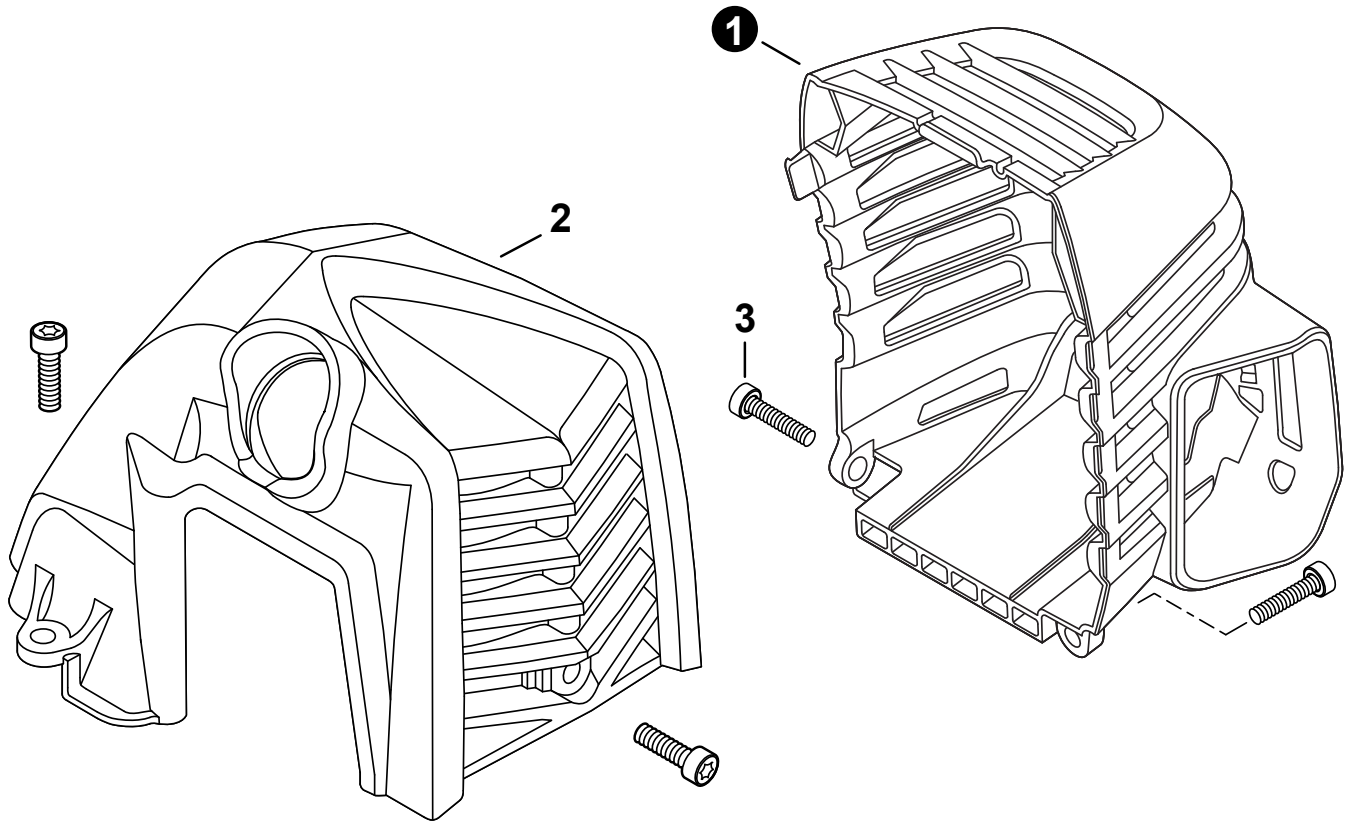

NO.	PART NUMBER	QTY.	DESCRIPTION	DESCRIPCIÓN
1	A320001201	1	COVER, MUFFLER	CUBIERTA DEL SILENCIADOR
2	A160003281	1	COVER, ENGINE	CUBIERTA DE MOTOR
3	V835000010	4	BOLT, TORX 5x12	PERNO TORX 5x12