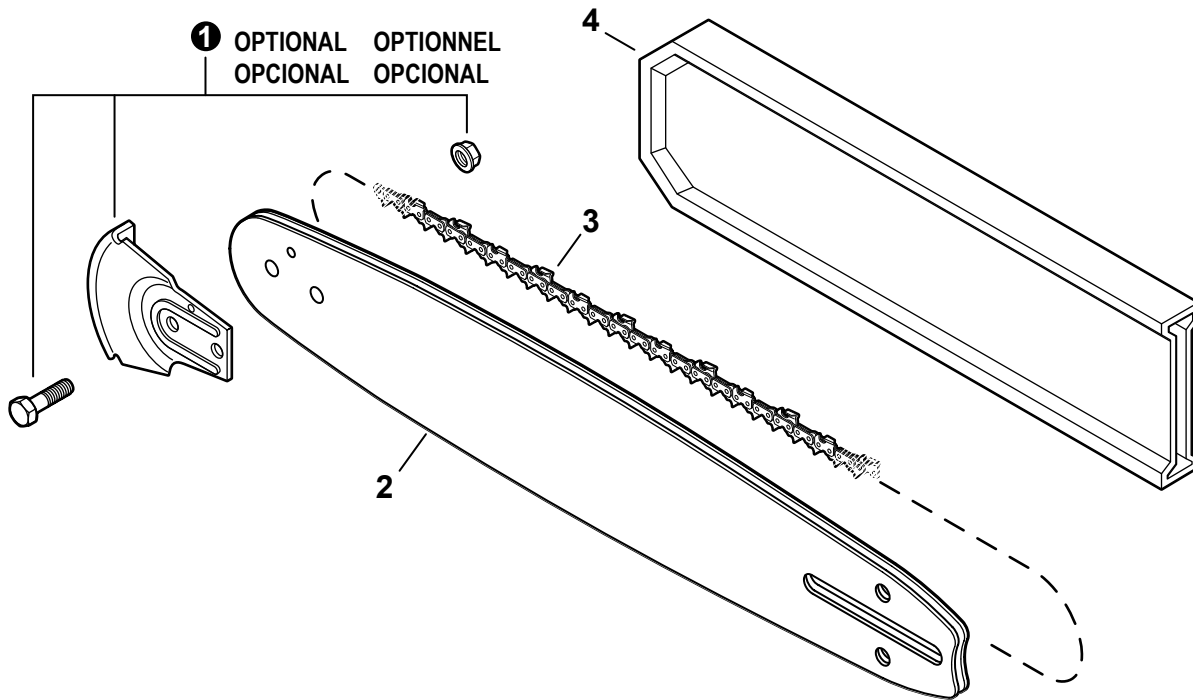

NO.	PART NUMBER	QTY.	DESCRIPTION	DESCRIPCIÓN
1	2894902	1	KICK GUARD™ KIT	KICK GUARD™ KIT
2	12A0CD3745C	1	GUIDE BAR, 12" DOUBLE-GUARD	BARRA DE GUÍA 30 CM DOUBLE-GUARD
2	14A0CD3752C	1	GUIDE BAR, 14" DOUBLE-GUARD	BARRA DE GUÍA 35 CM DOUBLE-GUARD
2	16A0CD3757C	1	GUIDE BAR, 16"	BARRA DE GUÍA 40 CM
3	91PX45CQ	1	SAW CHAIN 12"	CADENA 30 CM
3	91PX52CQ	1	SAW CHAIN 14"	CADENA 35 CM
3	91PX57CQ	1	SAW CHAIN 16"	CADENA 40 CM
4	X490000050	1	SCABBARD 12"	FUNDA 30 CM
4	X490000220	1	SCABBARD 14"	FUNDA 35 CM
4	X490000730	1	SCABBARD 16"	FUNDA 40 CM