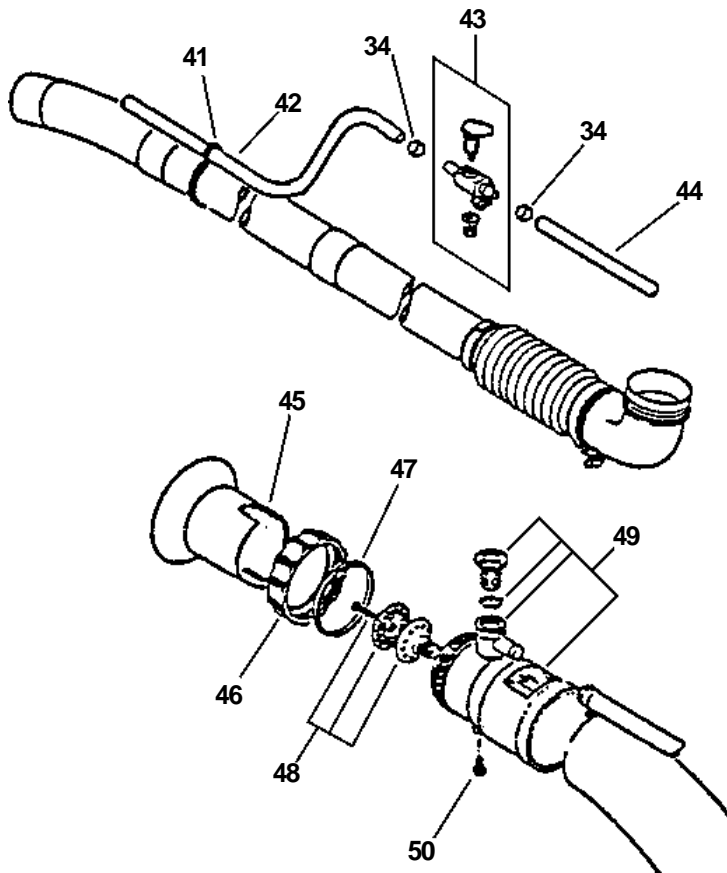

**MISTER
PARTS CATALOG
MODEL PBAM-400
PBAM-400E**

**ECHO, INCORPORATED
400 OAKWOOD ROAD
LAKE ZURICH, ILLINOIS 60047
WWW.ECHO-USA.COM**

PB-PBAM-400/400E

PB-PBAM-400/400E

KEY	PART NUMBER	QTY	DESCRIPTION	REMARKS
1	35701300210	1	CLAMP	
2	36301900310	1	NUT	
3	36301800310	1	WASHER	
4	36301700310	1	CONNECTOR, PIPE	
5	25000102811	1	CAP, CHEMICAL TANK	INCLUDES ITEM 6
6	25001300310	1	CAP, INSIDE	
7	36301400310	1	PIPE	
8	25001101110	1	GASKET, CHEMICAL TANK	
9	35701300210	1	CLIP	
10	25000003511	1	TANK, CHEMICAL	INCLUDES ITEM 11
11	89011201110	1	DECAL	
12	25091401110	2	PIN	
13	25091501110	2	BOLT	
14	25091801110	2	WASHER	
15	25091601110	2	NUT	
16	90024205030	6	SCREW, w/W,SW	
17	25090001810	1	HOLDER	
18	90050200005	4	NUT	
19	90010006020	4	BOLT	
20	90060200006	4	WASHER	
21	27002702810	2	PLUG	
22	27000003510	1	TANK	
23	20014002810	1	PLATE	
24	36302101110	1	PLUG	
25	36301501110	1	PIPE	
26	13160002260	1	CAP ASY, FUEL	INCLUDES ITEMS 27-30
27	89015412730	1	LABEL, FUEL MIX	
28	13131400330	1	VALVE, CHECK	
29	13101503331	1	HOLDER, VALVE	
30	13101604630	1	GASKET	

PB-PBAM-400/400E

21
16

PB-PBAM-400/400E

KEY	PART NUMBER	QTY	DESCRIPTION	REMARKS
31	25421010510	1	FILTER, CHEMICAL TANK	
32	36302402410	1	PIPE	
33	35501101110	1	PIPE	
34	35702301110	5	CLIP	
35	35501200910	1	MOUTH, SUCTION	
36	25301001111	1	PLATE	
37	25301502810	1	SPACER	
38	35701001110	1	CONNECTOR	
39	35701401110	1	O-RING	
40	35701501110	1	NUT	
41	35791100110	1	CLIP	
42	35701102810	1	PIPE	
43	35810001110	1	VALVE	
44	35701202810	1	PIPE	
-	21250001111	1	NOZZLE ASY, MISTING	INCLUDES ITEMS 45-50
45	21251501110	1	COLLAR	
46	21251401110	1	NUT	
47	21251301110	1	RING	
48	22200001110	1	NOZZLE	
49	21250101111	1	HEAD, NOZZLE	
50	90024605012	1	SCREW, 5X12	
51	89512001110	1	SPANNER, 10X21	
52	13031900760	1	GRID	PS-400E ONLY
53	13031000760	2	FILTER, AIR	PB-400E ONLY
54	13031304620	1	COVER, AIR CLEANER	PB-400E ONLY
55	13034104620	1	HOLDER, CLEANER COVER	PB-400E ONLY
56	13042500761	1	CLAMP	PS-400E ONLY