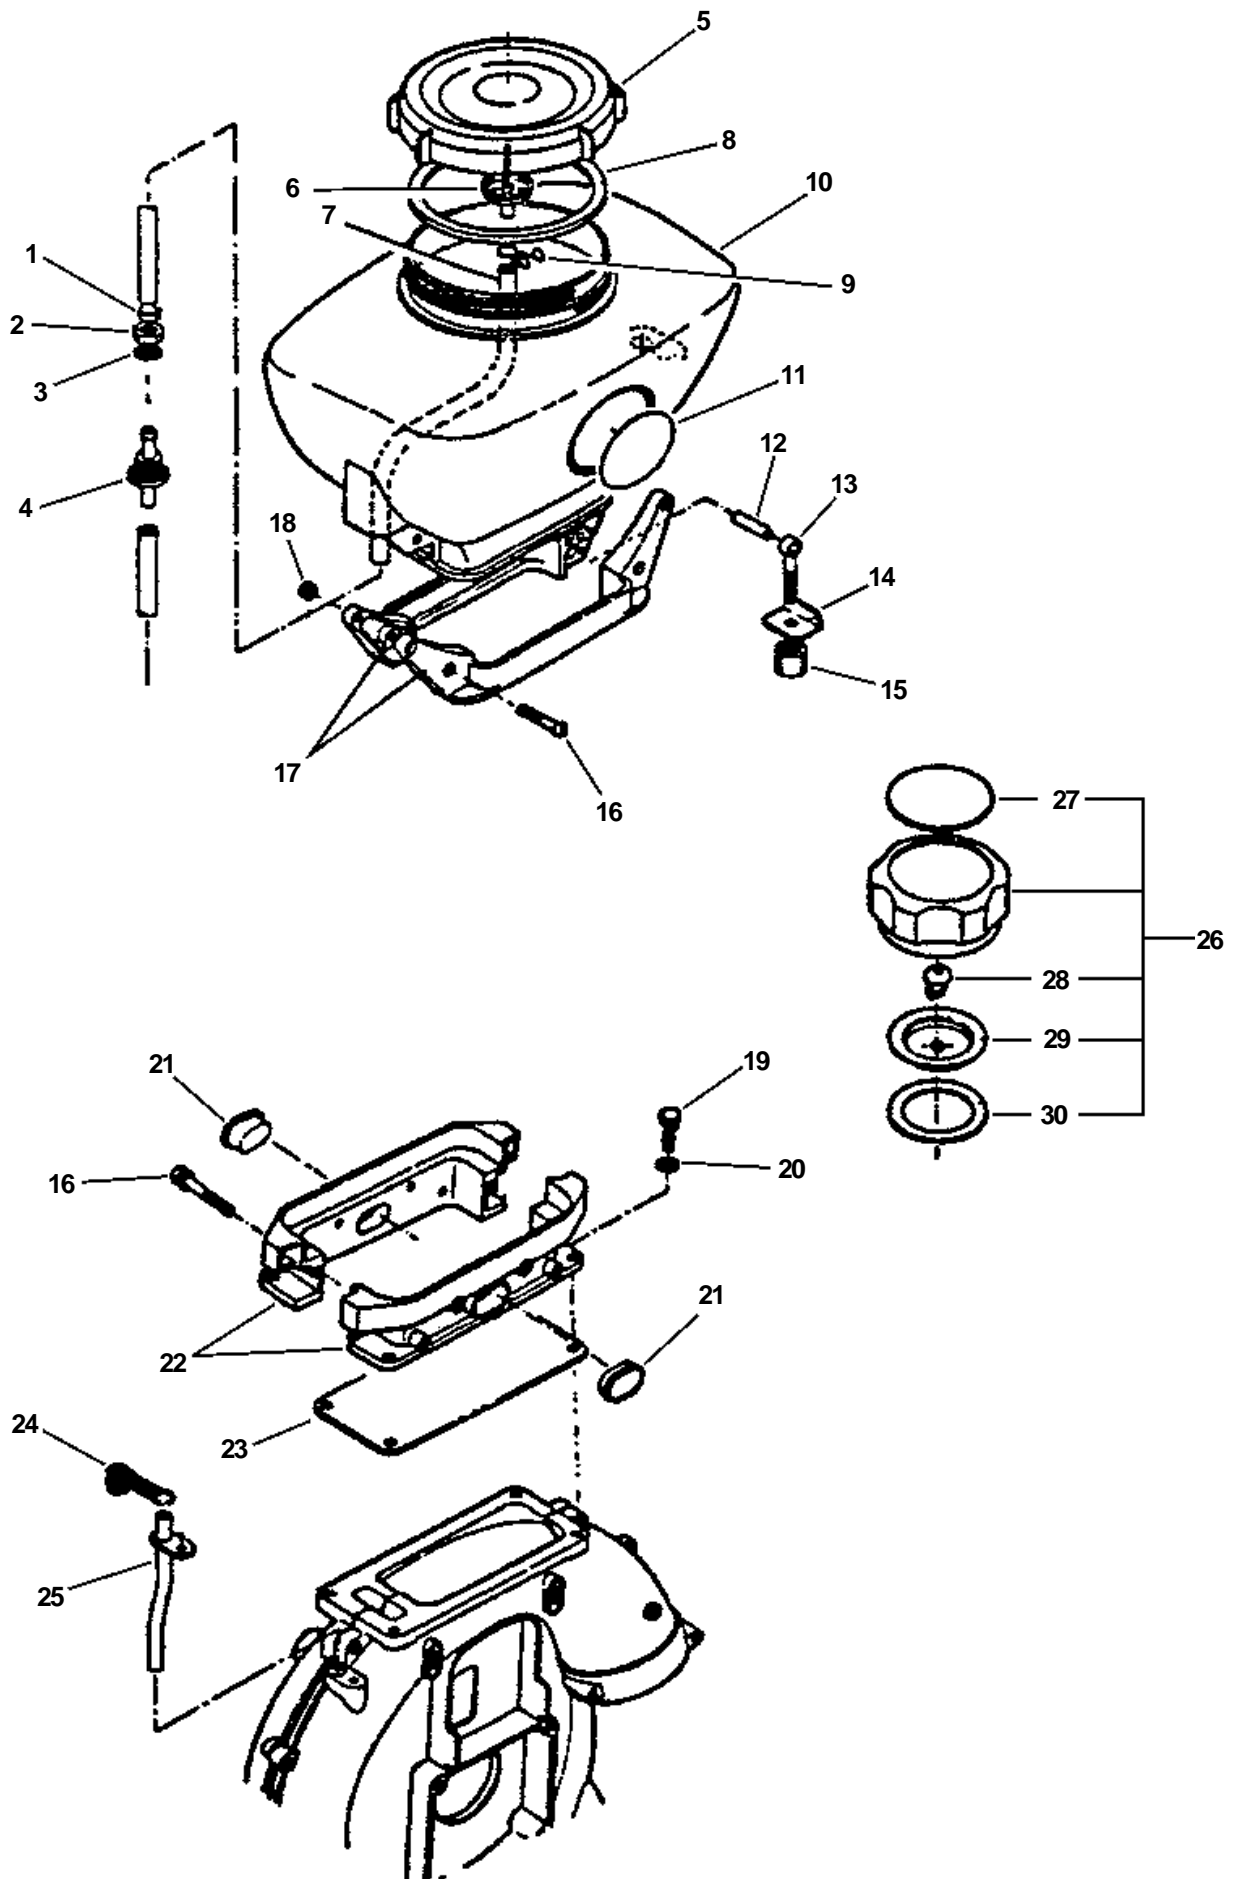

**MISTER
PARTS CATALOG
MODEL PBAM-400
PBAM-400E**

**ECHO, INCORPORATED
400 OAKWOOD ROAD
LAKE ZURICH, ILLINOIS 60047
WWW.ECHO-USA.COM**

PB-PBAM-400/400E

PB-PBAM-400/400E

KEY	PART NUMBER	QTY	DESCRIPTION	REMARKS
1	35701300210	1	CLAMP	
2	36301900310	1	NUT	
3	36301800310	1	WASHER	
4	36301700310	1	CONNECTOR, PIPE	
5	25000102811	1	CAP, CHEMICAL TANK	INCLUDES ITEM 6
6	25001300310	1	CAP, INSIDE	
7	36301400310	1	PIPE	
8	25001101110	1	GASKET, CHEMICAL TANK	
9	35701300210	1	CLIP	
10	25000003511	1	TANK, CHEMICAL	INCLUDES ITEM 11
11	89011201110	1	DECAL	
12	25091401110	2	PIN	
13	25091501110	2	BOLT	
14	25091801110	2	WASHER	
15	25091601110	2	NUT	
16	90024205030	6	SCREW, w/W,SW	
17	25090001810	1	HOLDER	
18	90050200005	4	NUT	
19	90010006020	4	BOLT	
20	90060200006	4	WASHER	
21	27002702810	2	PLUG	
22	27000003510	1	TANK	
23	20014002810	1	PLATE	
24	36302101110	1	PLUG	
25	36301501110	1	PIPE	
26	13160002260	1	CAP ASY, FUEL	INCLUDES ITEMS 27-30
27	89015412730	1	LABEL, FUEL MIX	
28	13131400330	1	VALVE, CHECK	
29	13101503331	1	HOLDER, VALVE	
30	13101604630	1	GASKET	

PB-PBAM-400/400E

21
16

PB-PBAM-400/400E

KEY	PART NUMBER	QTY	DESCRIPTION	REMARKS
31	25421010510	1	FILTER, CHEMICAL TANK	
32	36302402410	1	PIPE	
33	35501101110	1	PIPE	
34	35702301110	5	CLIP	
35	35501200910	1	MOUTH, SUCTION	
36	25301001111	1	PLATE	
37	25301502810	1	SPACER	
38	35701001110	1	CONNECTOR	
39	35701401110	1	O-RING	
40	35701501110	1	NUT	
41	35791100110	1	CLIP	
42	35701102810	1	PIPE	
43	35810001110	1	VALVE	
44	35701202810	1	PIPE	
-	21250001111	1	NOZZLE ASY, MISTING	INCLUDES ITEMS 45-50
45	21251501110	1	COLLAR	
46	21251401110	1	NUT	
47	21251301110	1	RING	
48	22200001110	1	NOZZLE	
49	21250101111	1	HEAD, NOZZLE	
50	90024605012	1	SCREW, 5X12	
51	89512001110	1	SPANNER, 10X21	
52	13031900760	1	GRID	PS-400E ONLY
53	13031000760	2	FILTER, AIR	PB-400E ONLY
54	13031304620	1	COVER, AIR CLEANER	PB-400E ONLY
55	13034104620	1	HOLDER, CLEANER COVER	PB-400E ONLY
56	13042500761	1	CLAMP	PS-400E ONLY