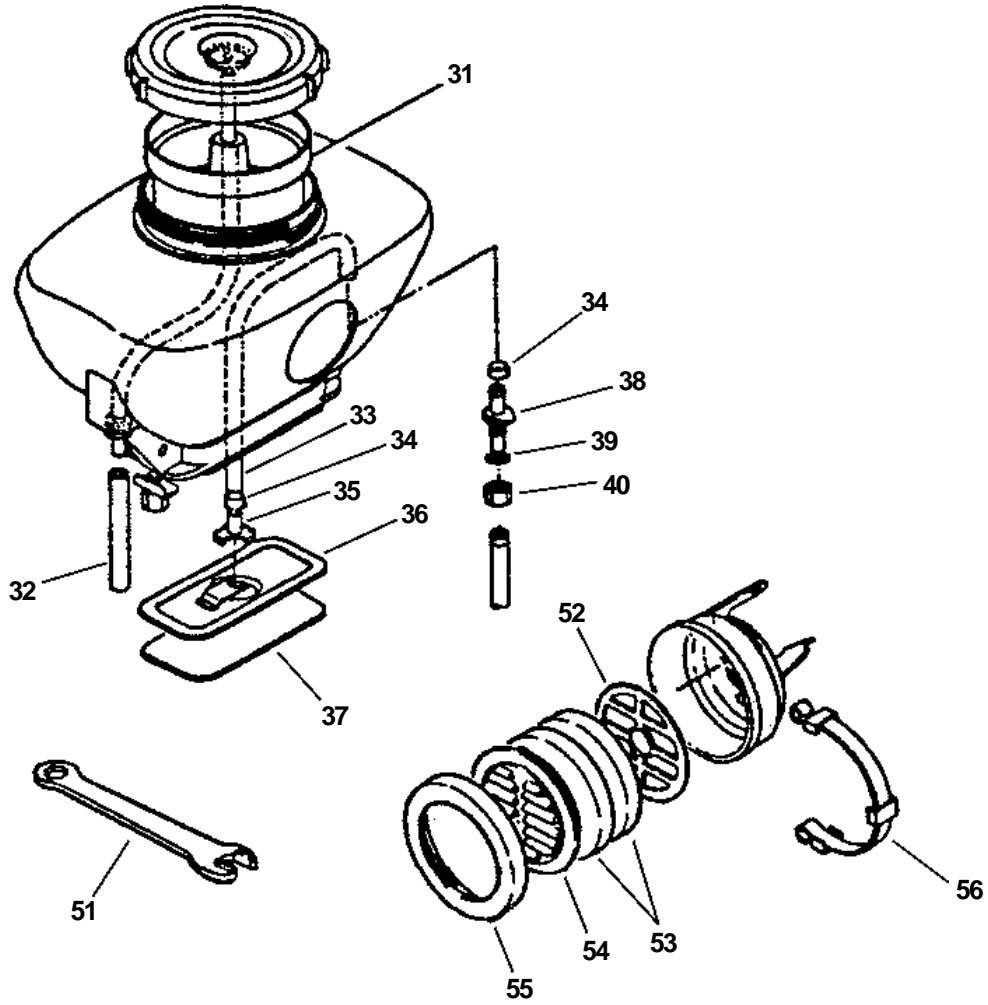

**MISTER
PARTS CATALOG
MODEL PBAM-400
PBAM-400E**

**ECHO, INCORPORATED
400 OAKWOOD ROAD
LAKE ZURICH, ILLINOIS 60047
WWW.ECHO-USA.COM**

PB-PBAM-400/400E

PB-PBAM-400/400E

KEY	PART NUMBER	QTY	DESCRIPTION	REMARKS
1	35701300210	1	CLAMP	
2	36301900310	1	NUT	
3	36301800310	1	WASHER	
4	36301700310	1	CONNECTOR, PIPE	
5	25000102811	1	CAP, CHEMICAL TANK	INCLUDES ITEM 6
6	25001300310	1	CAP, INSIDE	
7	36301400310	1	PIPE	
8	25001101110	1	GASKET, CHEMICAL TANK	
9	35701300210	1	CLIP	
10	25000003511	1	TANK, CHEMICAL	INCLUDES ITEM 11
11	89011201110	1	DECAL	
12	25091401110	2	PIN	
13	25091501110	2	BOLT	
14	25091801110	2	WASHER	
15	25091601110	2	NUT	
16	90024205030	6	SCREW, w/W,SW	
17	25090001810	1	HOLDER	
18	90050200005	4	NUT	
19	90010006020	4	BOLT	
20	90060200006	4	WASHER	
21	27002702810	2	PLUG	
22	27000003510	1	TANK	
23	20014002810	1	PLATE	
24	36302101110	1	PLUG	
25	36301501110	1	PIPE	
26	13160002260	1	CAP ASY, FUEL	INCLUDES ITEMS 27-30
27	89015412730	1	LABEL, FUEL MIX	
28	13131400330	1	VALVE, CHECK	
29	13101503331	1	HOLDER, VALVE	
30	13101604630	1	GASKET	

PB-PBAM-400/400E

21
16

PB-PBAM-400/400E

KEY	PART NUMBER	QTY	DESCRIPTION	REMARKS
31	25421010510	1	FILTER, CHEMICAL TANK	
32	36302402410	1	PIPE	
33	35501101110	1	PIPE	
34	35702301110	5	CLIP	
35	35501200910	1	MOUTH, SUCTION	
36	25301001111	1	PLATE	
37	25301502810	1	SPACER	
38	35701001110	1	CONNECTOR	
39	35701401110	1	O-RING	
40	35701501110	1	NUT	
41	35791100110	1	CLIP	
42	35701102810	1	PIPE	
43	35810001110	1	VALVE	
44	35701202810	1	PIPE	
-	21250001111	1	NOZZLE ASY, MISTING	INCLUDES ITEMS 45-50
45	21251501110	1	COLLAR	
46	21251401110	1	NUT	
47	21251301110	1	RING	
48	22200001110	1	NOZZLE	
49	21250101111	1	HEAD, NOZZLE	
50	90024605012	1	SCREW, 5X12	
51	89512001110	1	SPANNER, 10X21	
52	13031900760	1	GRID	PS-400E ONLY
53	13031000760	2	FILTER, AIR	PB-400E ONLY
54	13031304620	1	COVER, AIR CLEANER	PB-400E ONLY
55	13034104620	1	HOLDER, CLEANER COVER	PB-400E ONLY
56	13042500761	1	CLAMP	PS-400E ONLY