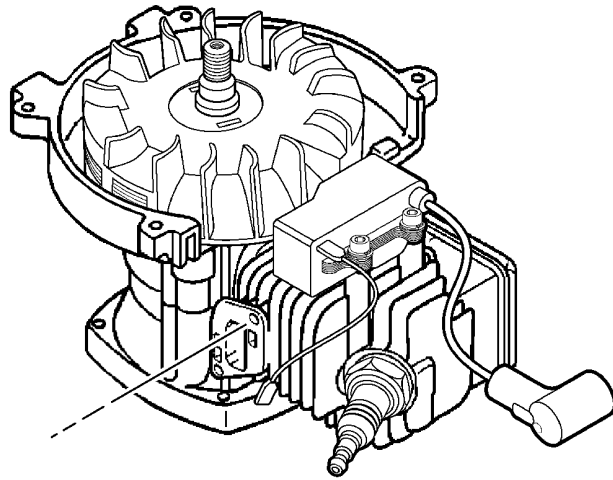

***This Page Intentionally Left Blank***

008 0002 0LW

ITEM	PART NUMBER	QTY	DESCRIPTION	REMARKS
1	A051000950	1	STARTER ASY	INCLUDES ITEMS 2-8
2	17722042030	1	SPRING, REWIND	
3	17721544430	1	DRUM, STARTER	
4	17723644330	1	SCREW	
5	17722605530	1	ROPE, STARTER - 3X890mm	REPOWER BULK OPTION: 99944440000
6	17722742030	1	GUIDE, ROPE	
7	17722811120	1	STARTER GRIP KIT	INCLUDES ITEM 8
8	17724611120	1	CLIP, STARTER ROPE	
9	90023804016	4	SCREW 4X16	
10	17720212220	1	STARTER PAWL ASY	INCLUDES ITEMS 11-12
11	17721844330	2	PAWL, STARTER	
12	17723412220	2	SPRING, RETURN	
13	90060500008	1	SPRING WASHER 8	
14	A160000610	1	COVER, ENGINE	
15	90023804018	2	SCREW 4X18	
16	9110704008	1	SCREW 4X8	

002 0040 000

ITEM	PART NUMBER	QTY	DESCRIPTION	REMARKS
1	90027505015	3	SCREW 5X15	
2	A350000300	1	TANK, FUEL	INCLUDES ITEM 3
3	13104528230	3	SPACER	
4	V137000030	1	GROMMET	
5	13201309820	1	CLIP	
6	13120507320	1	FILTER, FUEL	
7	V471001230	1	PIPE, FUEL - 3X5X210mm	BULK OPTION: 90014
8	13201049030	1	PIPE, RETURN - 3X6X50mm	BULK OPTION: 90017
9	V471001200	1	PIPE, VENT - 3X5X70mm	BULK OPTION: 90014
10	13011100530	1	CLIP, PIPE	
11	A356000030	1	VENT ASY	
12	13100409060	1	CAP ASY	INCLUDES ITEM 13-14
13	13101655830	1	GASKET, CAP	
14	13105156030	1	CONNECTOR, CAP	

009 0006 000

ITEM	PART NUMBER	QTY	DESCRIPTION	REMARKS
1	13041611520	1	BOLT 5X25	
2	90023804018	4	SCREW 4X18	
3	61022311520	1	CASE, CLUTCH	
4	90023806012	1	SCREW 6X12	
5	17501411520	1	WASHER, CLUTCH	
6	17504404630	1	WASHER, CLUTCH	
7	17501004635	1	DRUM, CLUTCH	
8	90080836000	1	BEARING, BALL	
9	90060000010	1	WASHER 10	
10	17501904630	1	PLATE, CLUTCH	
11	17500007531	1	CLUTCH ASY	INCLUDES ITEMS 12-14
12	17500905131	2	SHOE, CLUTCH	
13	17501805130	2	SPRING, CLUTCH	
14	17501605020	1	HUB, CLUTCH	