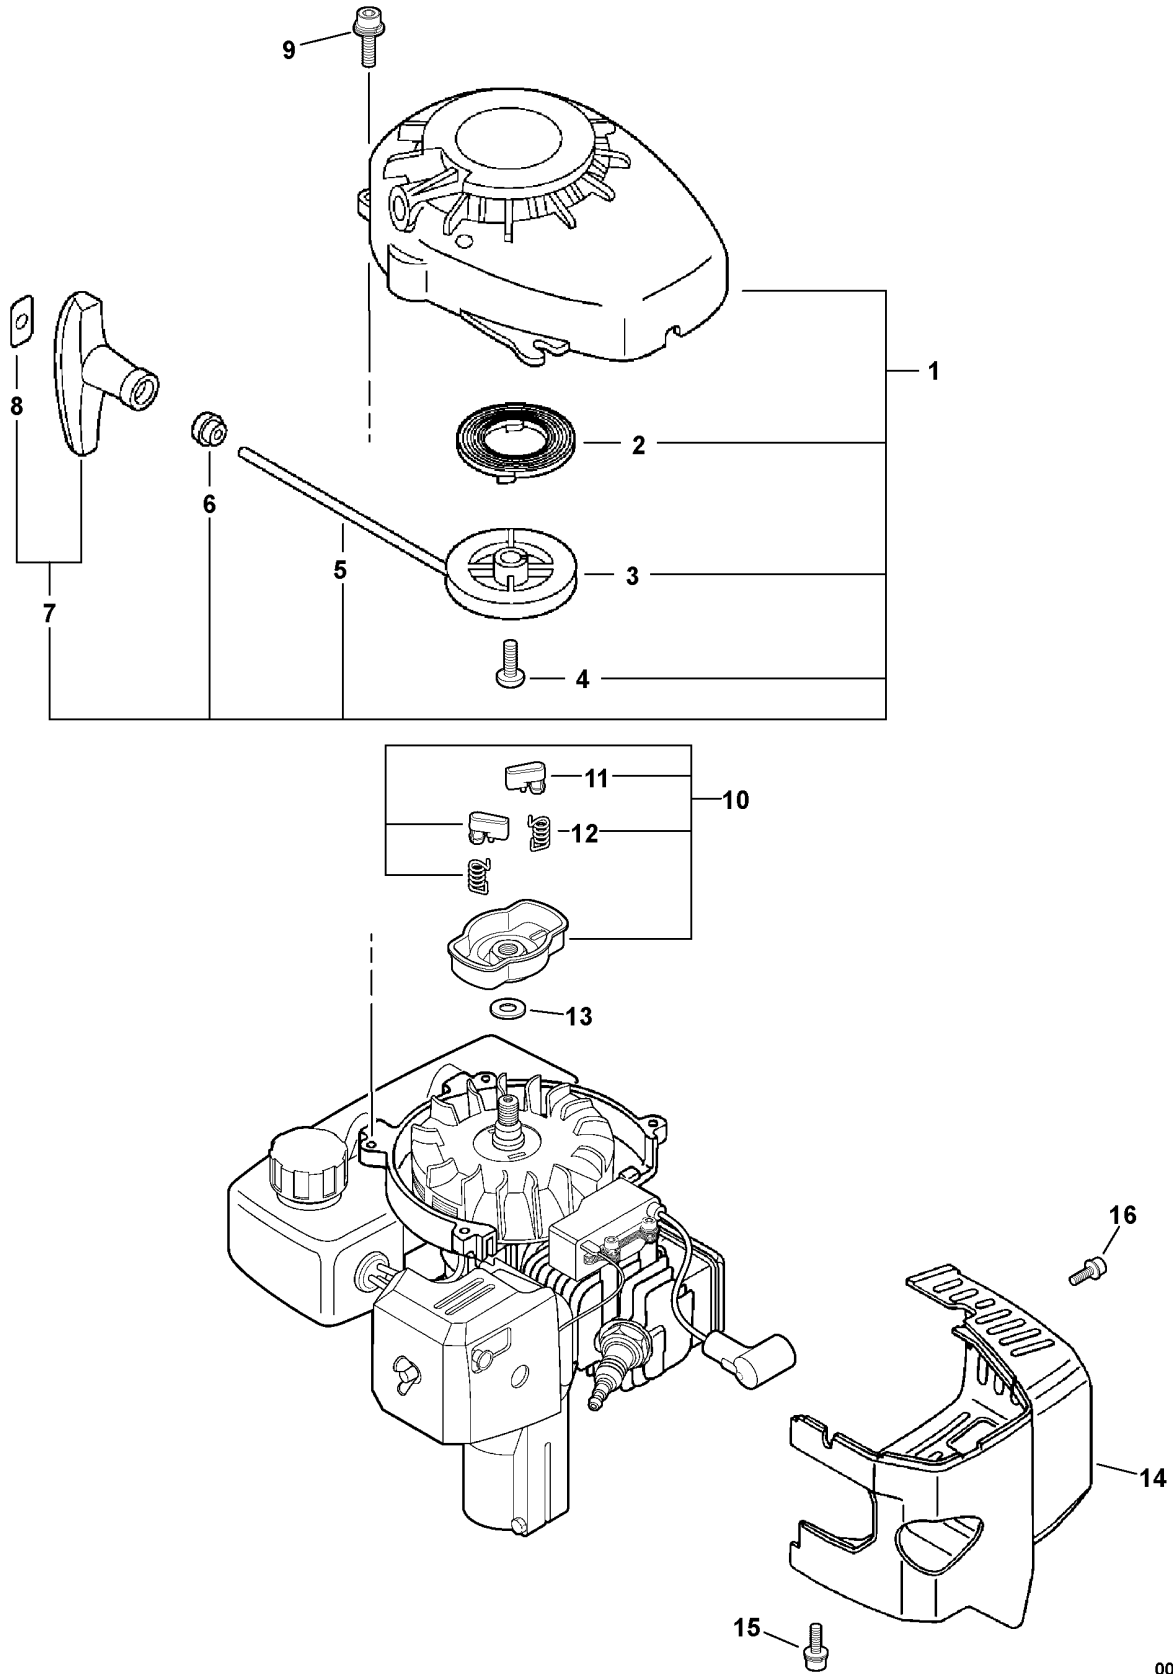

# **LITTLE WONDER** Table of Contents

---

Click Any Diagram Description Below To View That Diagram.

***This Page Intentionally Left Blank***

008 0002 0LW

ITEM	PART NUMBER	QTY	DESCRIPTION	REMARKS
1	A051000950	1	STARTER ASY	INCLUDES ITEMS 2-8
2	17722042030	1	SPRING, REWIND	
3	17721544430	1	DRUM, STARTER	
4	17723644330	1	SCREW	
5	17722605530	1	ROPE, STARTER - 3X890mm	REPOWER BULK OPTION: 99944440000
6	17722742030	1	GUIDE, ROPE	
7	17722811120	1	STARTER GRIP KIT	INCLUDES ITEM 8
8	17724611120	1	CLIP, STARTER ROPE	
9	90023804016	4	SCREW 4X16	
10	17720212220	1	STARTER PAWL ASY	INCLUDES ITEMS 11-12
11	17721844330	2	PAWL, STARTER	
12	17723412220	2	SPRING, RETURN	
13	90060500008	1	SPRING WASHER 8	
14	A160000610	1	COVER, ENGINE	
15	90023804018	2	SCREW 4X18	
16	9110704008	1	SCREW 4X8	

002 0040 000

ITEM	PART NUMBER	QTY	DESCRIPTION	REMARKS
1	90027505015	3	SCREW 5X15	
2	A350000300	1	TANK, FUEL	INCLUDES ITEM 3
3	13104528230	3	SPACER	
4	V137000030	1	GROMMET	
5	13201309820	1	CLIP	
6	13120507320	1	FILTER, FUEL	
7	V471001230	1	PIPE, FUEL - 3X5X210mm	BULK OPTION: 90014
8	13201049030	1	PIPE, RETURN - 3X6X50mm	BULK OPTION: 90017
9	V471001200	1	PIPE, VENT - 3X5X70mm	BULK OPTION: 90014
10	13011100530	1	CLIP, PIPE	
11	A356000030	1	VENT ASY	
12	13100409060	1	CAP ASY	INCLUDES ITEM 13-14
13	13101655830	1	GASKET, CAP	
14	13105156030	1	CONNECTOR, CAP	

009 0006 000

ITEM	PART NUMBER	QTY	DESCRIPTION	REMARKS
1	13041611520	1	BOLT 5X25	
2	90023804018	4	SCREW 4X18	
3	61022311520	1	CASE, CLUTCH	
4	90023806012	1	SCREW 6X12	
5	17501411520	1	WASHER, CLUTCH	
6	17504404630	1	WASHER, CLUTCH	
7	17501004635	1	DRUM, CLUTCH	
8	90080836000	1	BEARING, BALL	
9	90060000010	1	WASHER 10	
10	17501904630	1	PLATE, CLUTCH	
11	17500007531	1	CLUTCH ASY	INCLUDES ITEMS 12-14
12	17500905131	2	SHOE, CLUTCH	
13	17501805130	2	SPRING, CLUTCH	
14	17501605020	1	HUB, CLUTCH	