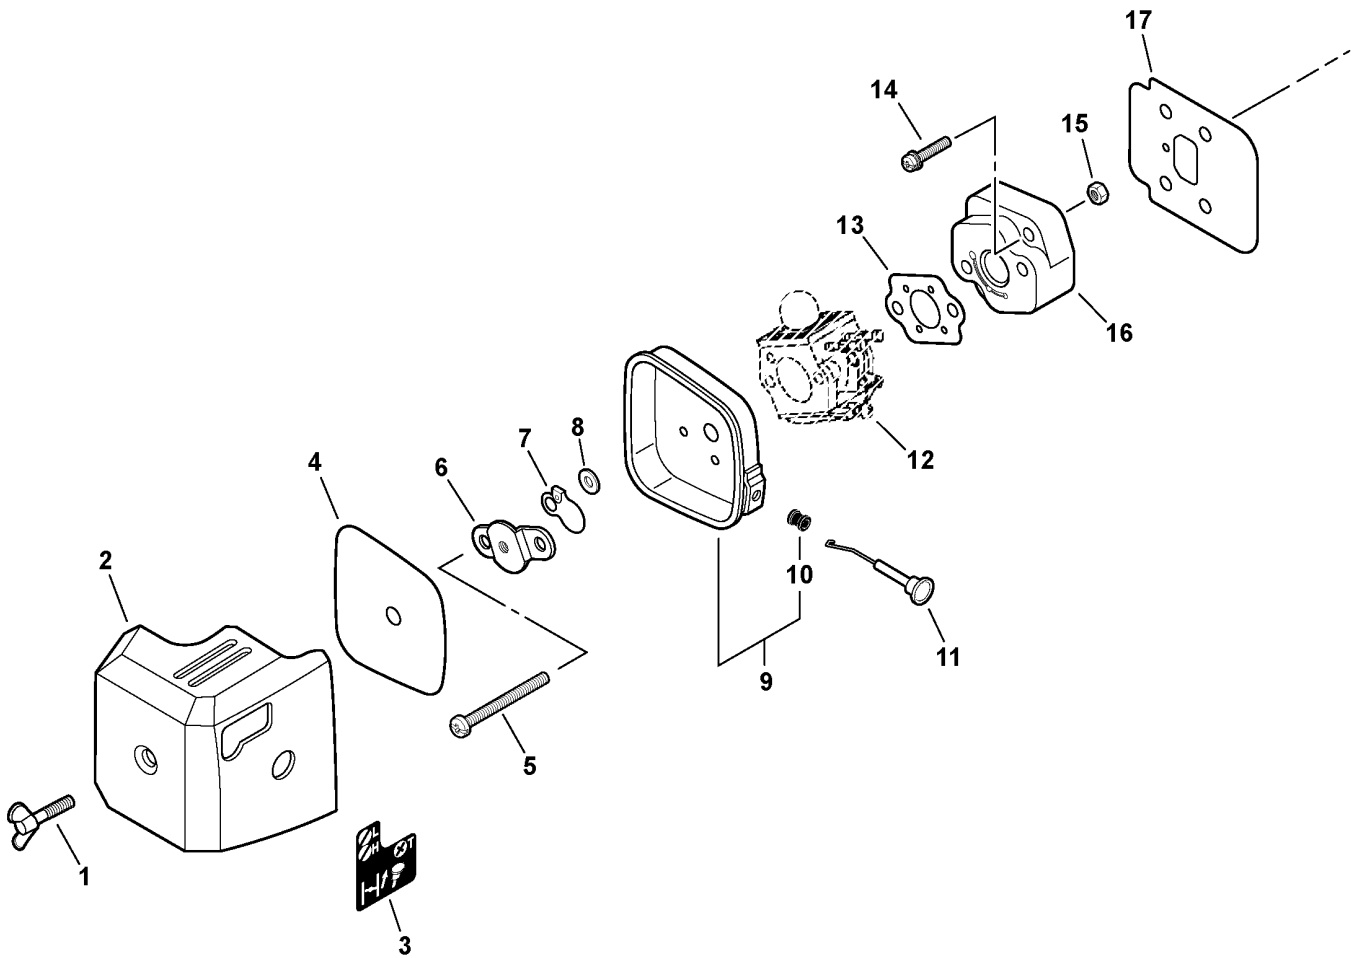

***This Page Intentionally Left Blank***

008 0002 0LW

ITEM	PART NUMBER	QTY	DESCRIPTION	REMARKS
1	A051000950	1	STARTER ASY	INCLUDES ITEMS 2-8
2	17722042030	1	SPRING, REWIND	
3	17721544430	1	DRUM, STARTER	
4	17723644330	1	SCREW	
5	17722605530	1	ROPE, STARTER - 3X890mm	REPOWER BULK OPTION: 99944440000
6	17722742030	1	GUIDE, ROPE	
7	17722811120	1	STARTER GRIP KIT	INCLUDES ITEM 8
8	17724611120	1	CLIP, STARTER ROPE	
9	90023804016	4	SCREW 4X16	
10	17720212220	1	STARTER PAWL ASY	INCLUDES ITEMS 11-12
11	17721844330	2	PAWL, STARTER	
12	17723412220	2	SPRING, RETURN	
13	90060500008	1	SPRING WASHER 8	
14	A160000610	1	COVER, ENGINE	
15	90023804018	2	SCREW 4X18	
16	9110704008	1	SCREW 4X8	

002 0040 000

ITEM	PART NUMBER	QTY	DESCRIPTION	REMARKS
1	90027505015	3	SCREW 5X15	
2	A350000300	1	TANK, FUEL	INCLUDES ITEM 3
3	13104528230	3	SPACER	
4	V137000030	1	GROMMET	
5	13201309820	1	CLIP	
6	13120507320	1	FILTER, FUEL	
7	V471001230	1	PIPE, FUEL - 3X5X210mm	BULK OPTION: 90014
8	13201049030	1	PIPE, RETURN - 3X6X50mm	BULK OPTION: 90017
9	V471001200	1	PIPE, VENT - 3X5X70mm	BULK OPTION: 90014
10	13011100530	1	CLIP, PIPE	
11	A356000030	1	VENT ASY	
12	13100409060	1	CAP ASY	INCLUDES ITEM 13-14
13	13101655830	1	GASKET, CAP	
14	13105156030	1	CONNECTOR, CAP	

009 0006 000

ITEM	PART NUMBER	QTY	DESCRIPTION	REMARKS
1	13041611520	1	BOLT 5X25	
2	90023804018	4	SCREW 4X18	
3	61022311520	1	CASE, CLUTCH	
4	90023806012	1	SCREW 6X12	
5	17501411520	1	WASHER, CLUTCH	
6	17504404630	1	WASHER, CLUTCH	
7	17501004635	1	DRUM, CLUTCH	
8	90080836000	1	BEARING, BALL	
9	90060000010	1	WASHER 10	
10	17501904630	1	PLATE, CLUTCH	
11	17500007531	1	CLUTCH ASY	INCLUDES ITEMS 12-14
12	17500905131	2	SHOE, CLUTCH	
13	17501805130	2	SPRING, CLUTCH	
14	17501605020	1	HUB, CLUTCH	