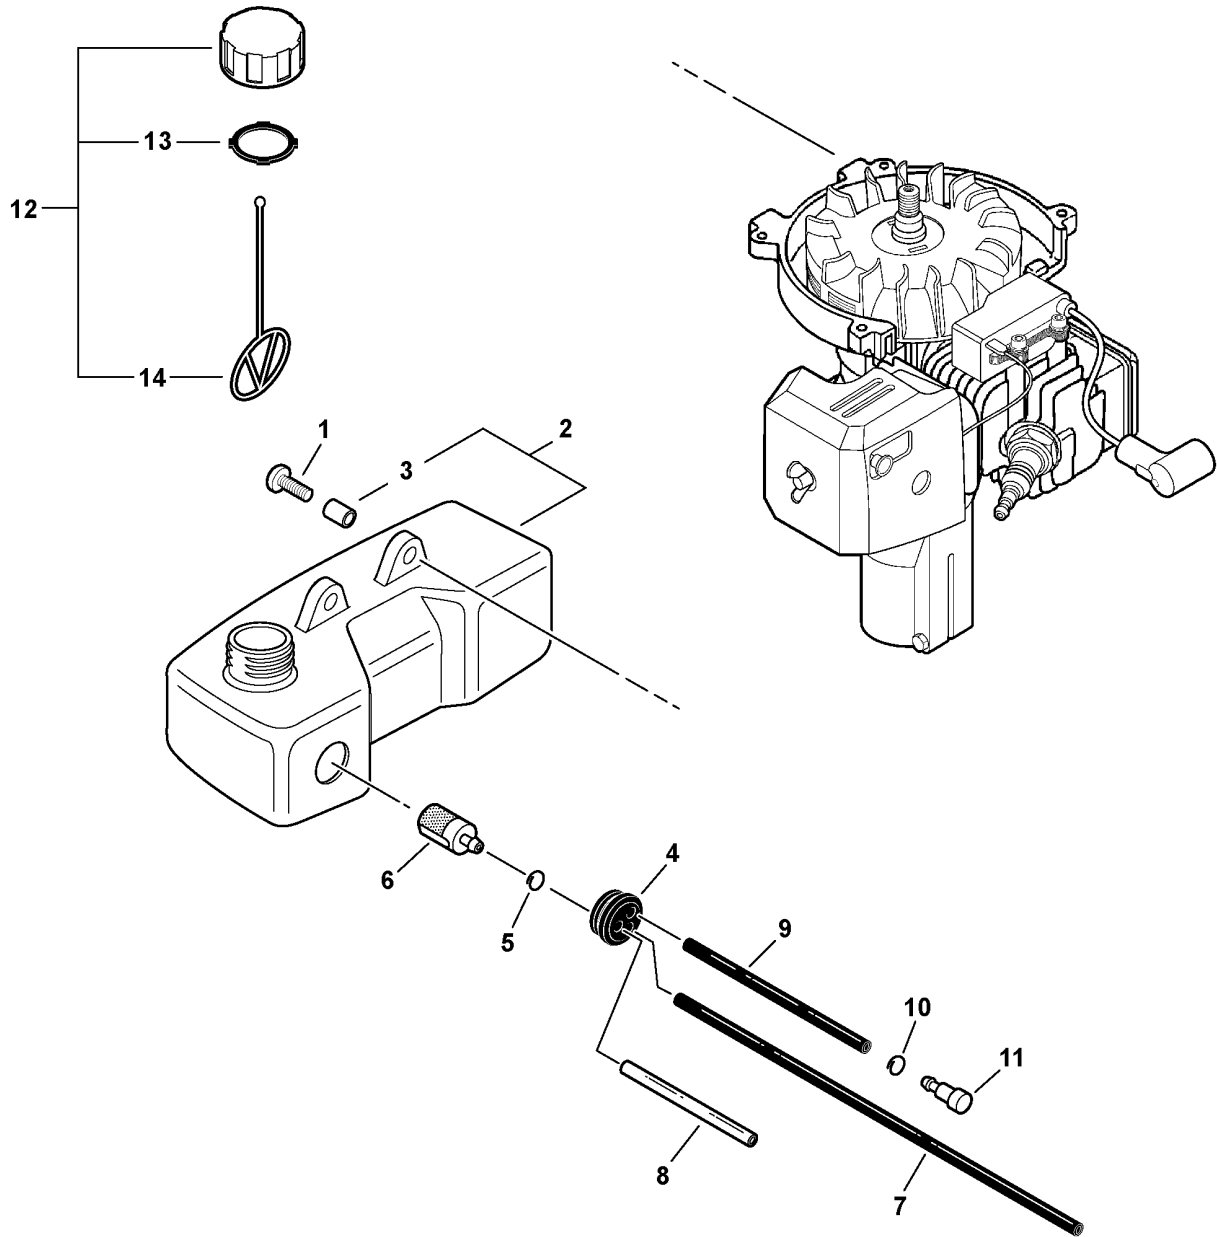

## **SV-5C/2 S/N 09001001 - 09999999**

Engine Cover, Fancase, Starter.....	4
Fuel System.....	6
Clutch Case, Clutch.....	8
Intake.....	10
Carburetor -- C1U-K82.....	12
Exhaust.....	14
Ignition.....	16
Engine, Short Block - SB1087.....	18
Gasket Kit -- P021009110.....	20
Part Number Index.....	22
Part Description Index.....	23

***This Page Intentionally Left Blank***

008 0002 0LW

ITEM	PART NUMBER	QTY	DESCRIPTION	REMARKS
1	A051000950	1	STARTER ASY	INCLUDES ITEMS 2-8
2	17722042030	1	SPRING, REWIND	
3	17721544430	1	DRUM, STARTER	
4	17723644330	1	SCREW	
5	17722605530	1	ROPE, STARTER - 3X890mm	REPOWER BULK OPTION: 99944440000
6	17722742030	1	GUIDE, ROPE	
7	17722811120	1	STARTER GRIP KIT	INCLUDES ITEM 8
8	17724611120	1	CLIP, STARTER ROPE	
9	90023804016	4	SCREW 4X16	
10	17720212220	1	STARTER PAWL ASY	INCLUDES ITEMS 11-12
11	17721844330	2	PAWL, STARTER	
12	17723412220	2	SPRING, RETURN	
13	90060500008	1	SPRING WASHER 8	
14	A160000610	1	COVER, ENGINE	
15	90023804018	2	SCREW 4X18	
16	9110704008	1	SCREW 4X8	

009 0006 000

ITEM	PART NUMBER	QTY	DESCRIPTION	REMARKS
1	13041611520	1	BOLT 5X25	
2	90023804018	4	SCREW 4X18	
3	61022311520	1	CASE, CLUTCH	
4	90023806012	1	SCREW 6X12	
5	17501411520	1	WASHER, CLUTCH	
6	17504404630	1	WASHER, CLUTCH	
7	17501004635	1	DRUM, CLUTCH	
8	90080836000	1	BEARING, BALL	
9	90060000010	1	WASHER 10	
10	17501904630	1	PLATE, CLUTCH	
11	17500007531	1	CLUTCH ASY	INCLUDES ITEMS 12-14
12	17500905131	2	SHOE, CLUTCH	
13	17501805130	2	SPRING, CLUTCH	
14	17501605020	1	HUB, CLUTCH	