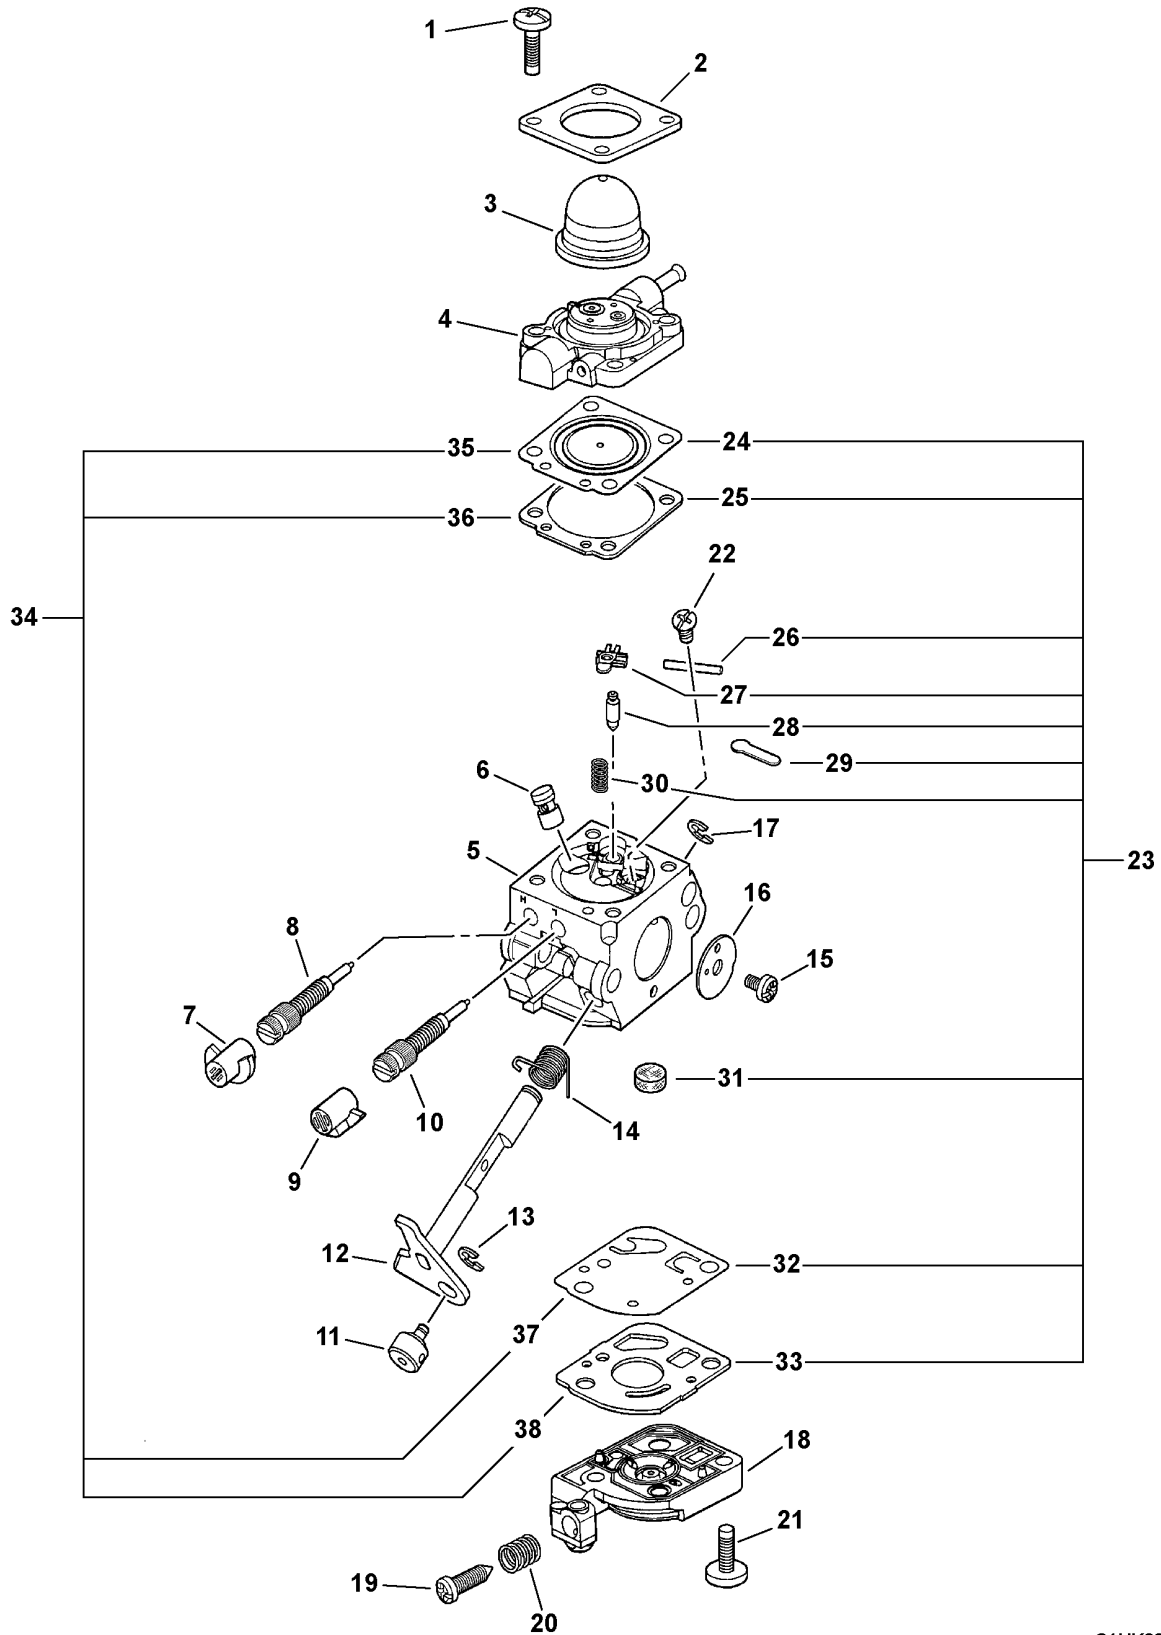

C1UK82 0001 000

ITEM	PART NUMBER	QTY	DESCRIPTION	REMARKS
	A021001090	1	CARBURETOR -- C1U-K82	
1	P005000980	4	SCREW, PURGE BASE	
2	P005000620	1	RETAINER, PURGE BULB	
3	12538108660	1	BULB, PURGE	
4	P005000970	1	BASE, PURGE	
5	-----	1	BODY, CARBURETOR	NOT AVAILABLE SEPARATELY
6	12537613120	1	NOZZLE, CHECK VALVE	
7	12532939030	1	CAP, LIMITER - HIGH SPEED -- RED	
8	12532013310	1	NEEDLE - HIGH SPEED	
9	12532909860	1	CAP, LIMITER - LOW SPEED -- WHITE	
10	12531813120	1	NEEDLE - LOW SPEED	
11	12537242030	1	SWIVEL	
12	P005001070	1	SHAFT, THROTTLE	
13	12532713930	1	CLIP, SWIVEL	
14	12531342030	1	SPRING, THROTTLE RETURN	
15	12531413930	1	SCREW, THROTTLE VALVE	
16	12531649030	1	VALVE, THROTTLE	
17	12532715130	1	CLIP, THROTTLE SHAFT	
18	12532412820	1	COVER, FUEL PUMP	
19	12533406960	1	SCREW, IDLE ADJUST	
20	12533306960	1	SPRING, IDLE ADJUST	
21	12531012820	2	SCREW, FUEL PUMP COVER	
22	12533942030	1	SCREW, METERING LEVER PIN	
23	12530013120	1	REPAIR KIT	INCLUDES ITEMS 24-33
24	-----	1	DIAPHRAGM, METERING	
25	-----	1	GASKET, METERING DIAPHRAGM	
26	-----	1	PIN, METERING LEVER	
27	-----	1	LEVER, METERING	
28	-----	1	VALVE, INLET NEEDLE	
29	-----	1	WELCH PLUG	
30	-----	1	SPRING, METERING LEVER	
31	-----	1	STRAINER	
32	-----	1	DIAPHRAGM, FUEL PUMP	
33	-----	1	GASKET, FUEL PUMP	
34	12530313120	1	GASKET/DIAPHRAGM KIT	INCLUDES ITEMS 35-38
35	-----	1	DIAPHRAGM, METERING	
36	-----	1	GASKET, METERING DIAPHRAGM	
37	-----	1	DIAPHRAGM, FUEL PUMP	
38	-----	1	GASKET, FUEL PUMP