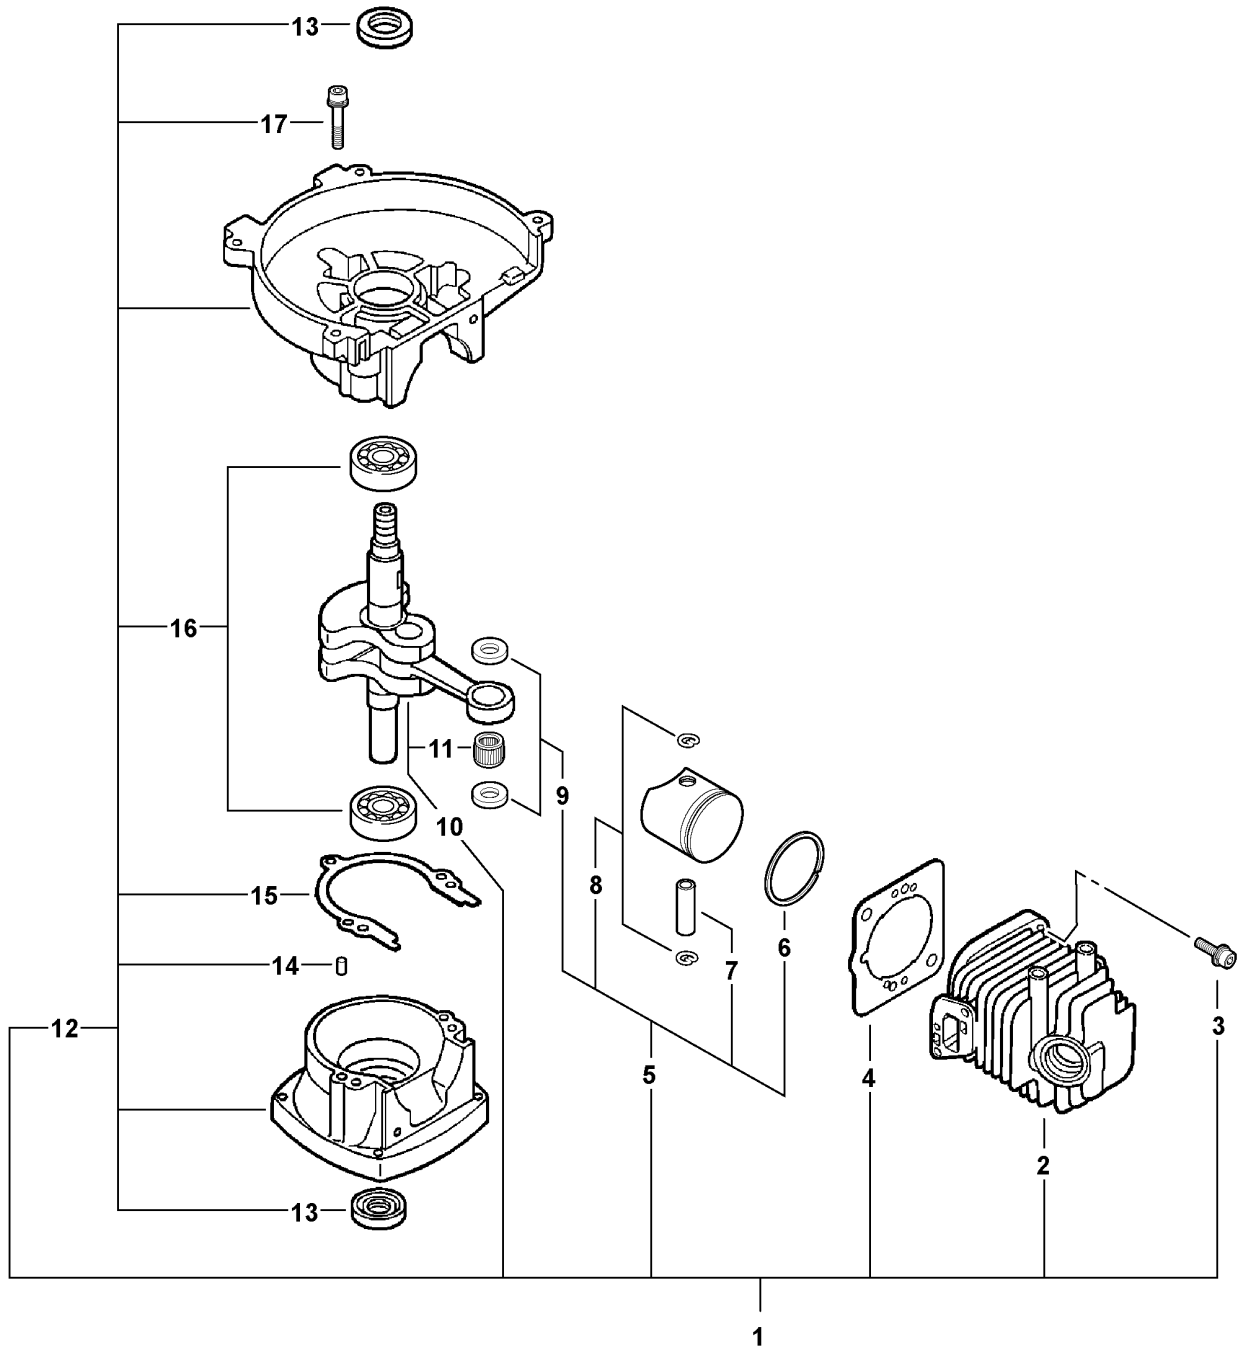

006 0041 VRT

**SV-5C/2 Engine**

**Exhaust**

ITEM	PART NUMBER	QTY	DESCRIPTION	REMARKS
1	9136704012	3	SCREW 4X12	
2	A313000700	1	GUIDE, EXHAUST	
3	V104000072	1	GASKET, EXHAUST <sup>1</sup>	
4	14586240630	1	SCREEN, MUFFLER	
5	90010505055	2	SCREW 5X55	
6	V347000000	4	WASHER, CONICAL	
7	V150000371	1	EYE PLATE	
8	A300000521	1	MUFFLER	
9	V104000590	1	SHIELD, EXHAUST <sup>1</sup>	

**Footnotes**

<sup>1</sup>: Also Included In GASKET KIT

007 0040 000

ITEM	PART NUMBER	QTY	DESCRIPTION	REMARKS
1	9111304020	2	SCREW 4X20	
2	A411000220	1	COIL, IGNITION	
3	16202152830	1	LEAD, IGNITION	
4	15901019830	1	SPARK PLUG -- BPM-8Y	
5	A425000000	1	SPARK PLUG -- BPMR-8Y <sup>1</sup>	
6	15901103432	1	TERMINAL, SPARK PLUG	
7	15901201620	1	CAP, SPARK PLUG	
8	15611004920	1	BUSHING	
9	V475002200	1	TUBE, INSULATOR	
10	A409000150	1	FLYWHEEL	
11	61032502730	1	WOODRUFF KEY	

**Footnotes**

1: CANADA MODELS

SB1087 0000 VRT

ITEM	PART NUMBER	QTY	DESCRIPTION	REMARKS
1	SB1087	1	SHORT BLOCK	INCLUDES ITEMS 2-17
2	A130000550	1	CYLINDER	
3	90016205022	2	SCREW 5X22	
4	V100000160	1	GASKET, CYLINDER <sup>1</sup>	
5	P021007712	1	PISTON KIT	INCLUDES ITEMS 6-9
6	A101000090	1	RING, PISTON	
7	10001311520	1	PIN, PISTON	
8	10001504630	2	CIRCLIP, PISTON PIN	
9	10001411520	2	SPACER, PISTON PIN	
10	A011000390	1	CRANKSHAFT ASY	INCLUDES ITEM 11
11	V553000060	1	BEARING, NEEDLE	
12	10020411521	1	CRANKCASE KIT	INCLUDES ITEMS 13-17
13	10021242031	2	OIL SEAL	
14	V622000020	2	DOWEL PIN - 4X7.8mm	
15	10024242030	1	GASKET, CRANKCASE <sup>1</sup>	
16	9403536201	2	BEARING, BALL - 6201	
17	90016205028	3	SCREW 5X28	