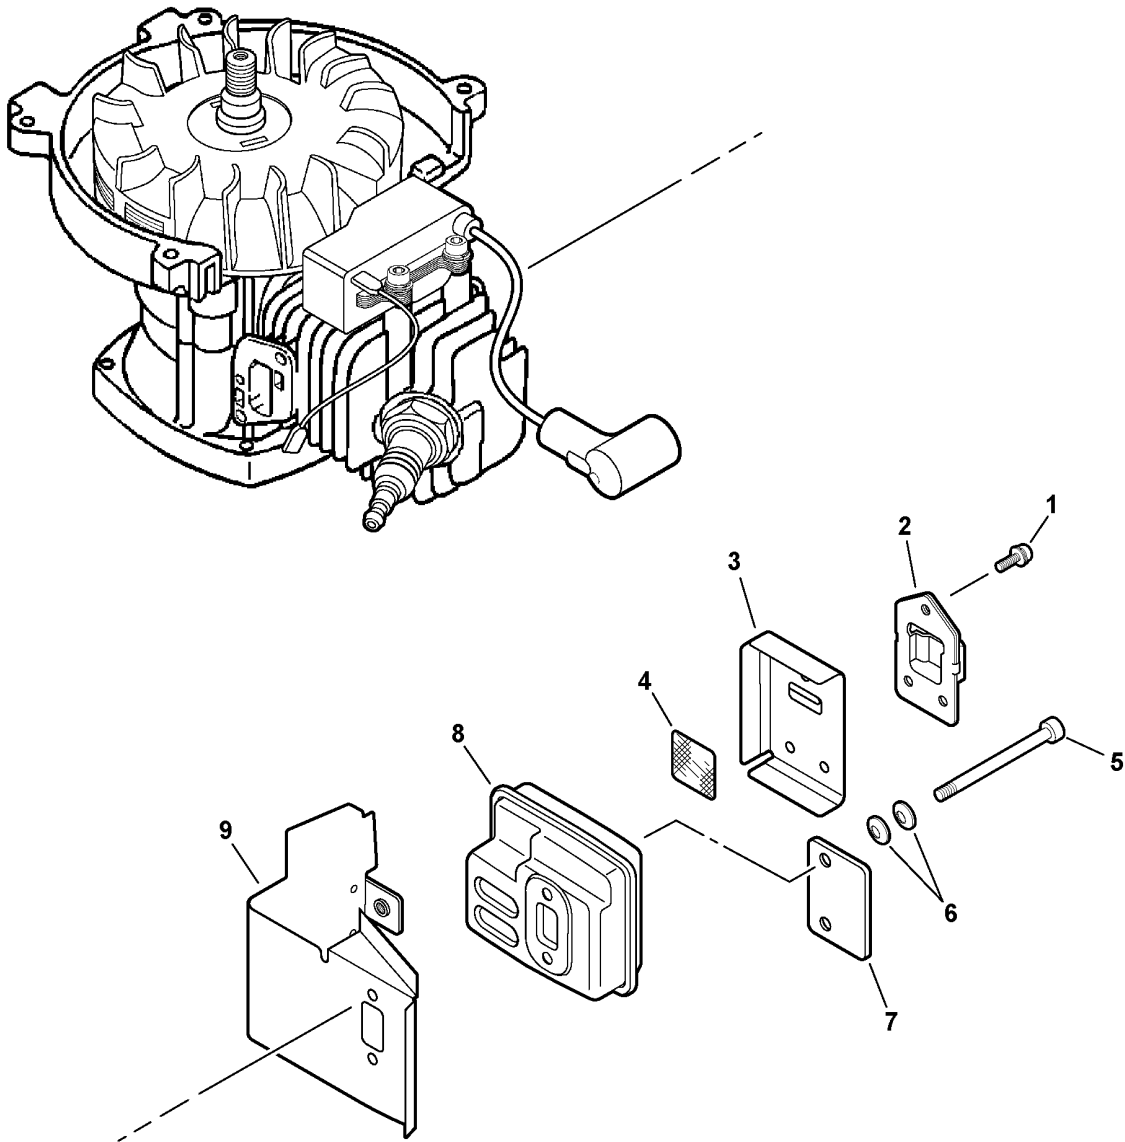

006 0041 VRT

SV-5C/2 Engine

Exhaust

ITEM	PART NUMBER	QTY	DESCRIPTION	REMARKS
1	9136704012	3	SCREW 4X12	
2	A313000700	1	GUIDE, EXHAUST	
3	V104000072	1	GASKET, EXHAUST¹	
4	14586240630	1	SCREEN, MUFFLER	
5	90010505055	2	SCREW 5X55	
6	V347000000	4	WASHER, CONICAL	
7	V150000371	1	EYE PLATE	
8	A300000521	1	MUFFLER	
9	V104000590	1	SHIELD, EXHAUST¹	

Footnotes

¹: Also Included In GASKET KIT