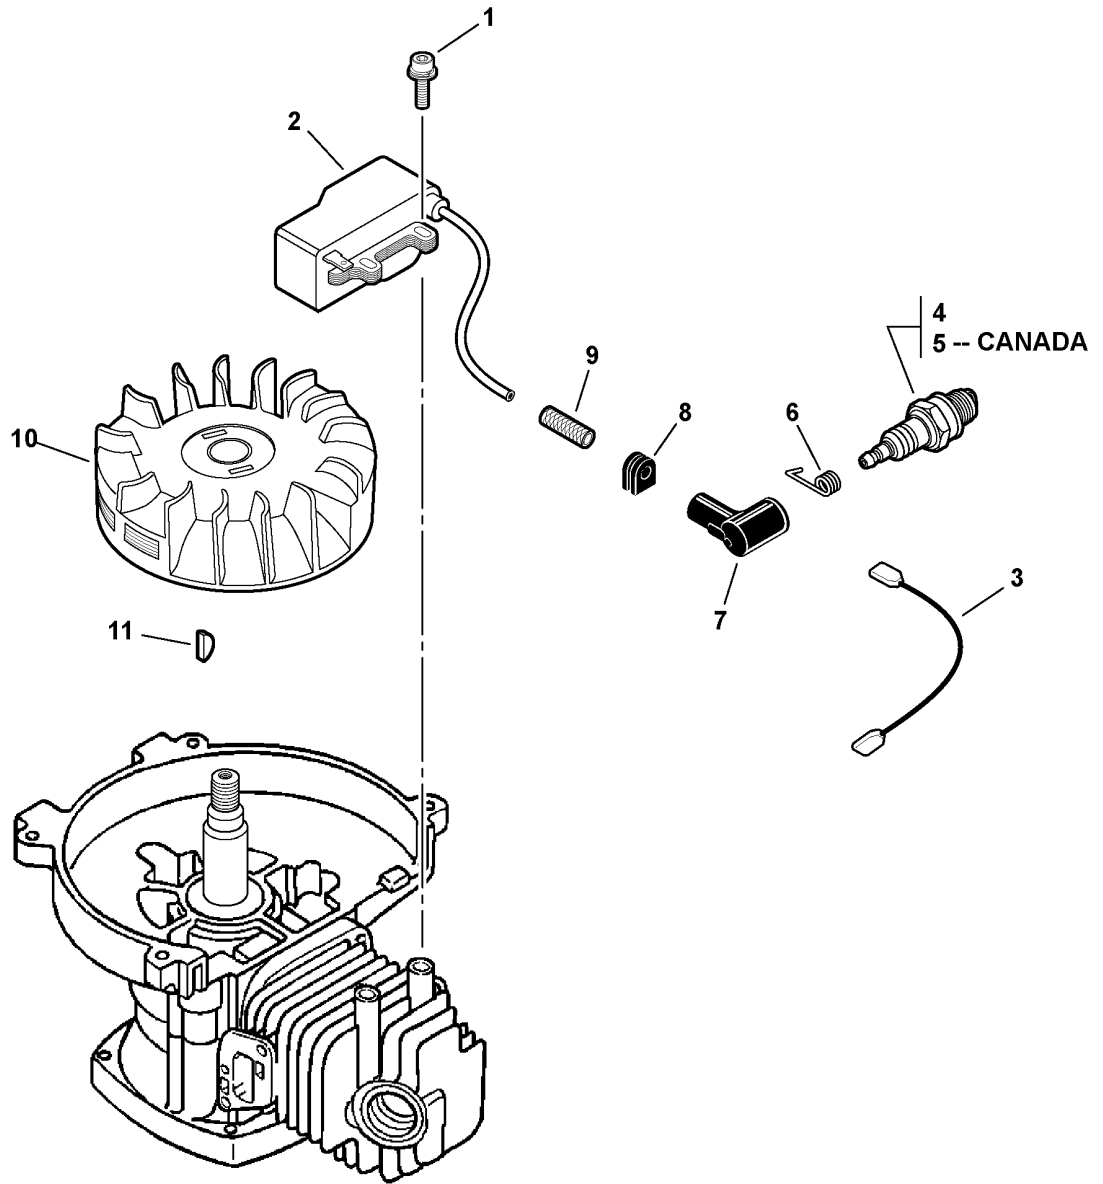

007 0040 000

ITEM	PART NUMBER	QTY	DESCRIPTION	REMARKS
1	9111304020	2	SCREW 4X20	
2	A411000220	1	COIL, IGNITION	
3	16202152830	1	LEAD, IGNITION	
4	15901019830	1	SPARK PLUG -- BPM-8Y	
5	A425000000	1	SPARK PLUG -- BPMR-8Y¹	
6	15901103432	1	TERMINAL, SPARK PLUG	
7	15901201620	1	CAP, SPARK PLUG	
8	15611004920	1	BUSHING	
9	V475002200	1	TUBE, INSULATOR	
10	A409000150	1	FLYWHEEL	
11	61032502730	1	WOODRUFF KEY	

Footnotes

1: CANADA MODELS