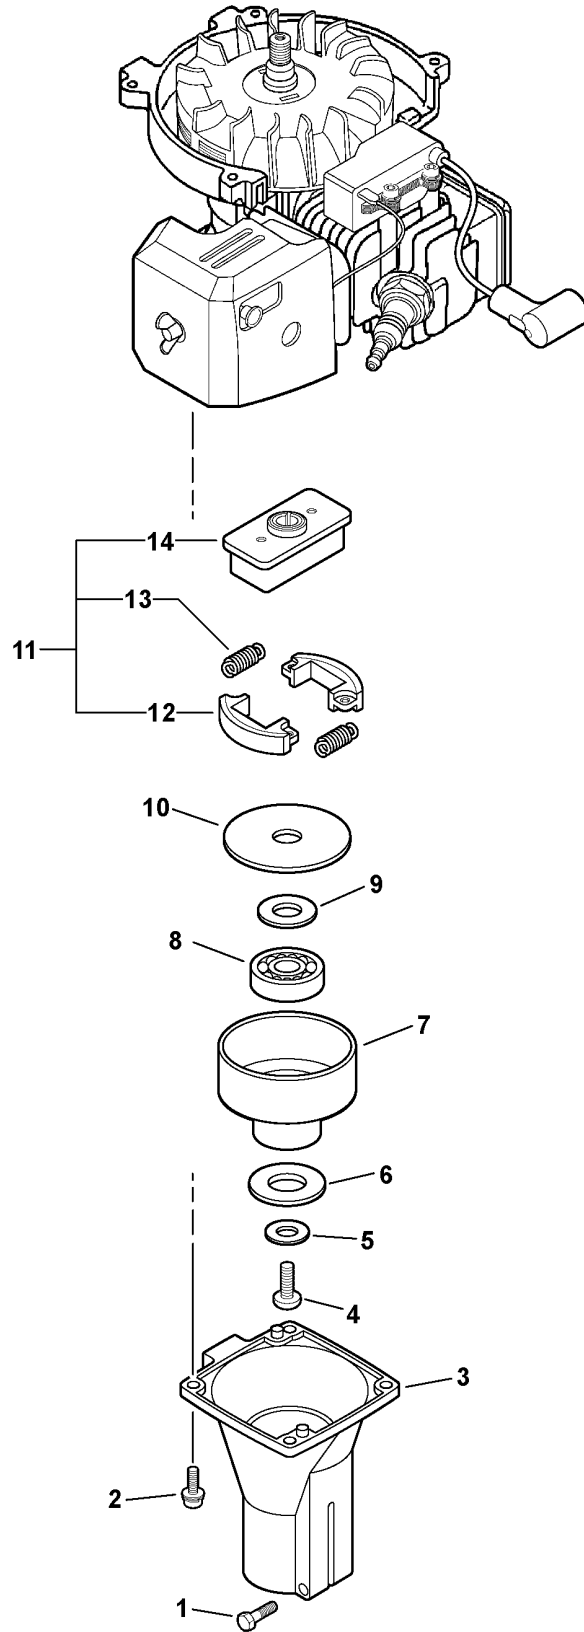

***This Page Intentionally Left Blank***

008 0002 0LW

ITEM	PART NUMBER	QTY	DESCRIPTION	REMARKS
1	A051000950	1	STARTER ASY	INCLUDES ITEMS 2-8
2	17722042030	1	SPRING, REWIND	
3	17721544430	1	DRUM, STARTER	
4	17723644330	1	SCREW	
5	17722605530	1	ROPE, STARTER - 3X890mm	REPOWER BULK OPTION: 99944440000
6	17722742030	1	GUIDE, ROPE	
7	17722811120	1	STARTER GRIP KIT	INCLUDES ITEM 8
8	17724611120	1	CLIP, STARTER ROPE	
9	90023804016	4	SCREW 4X16	
10	17720212220	1	STARTER PAWL ASY	INCLUDES ITEMS 11-12
11	17721844330	2	PAWL, STARTER	
12	17723412220	2	SPRING, RETURN	
13	90060500008	1	SPRING WASHER 8	
14	A160000610	1	COVER, ENGINE	
15	90023804018	2	SCREW 4X18	
16	9110704008	1	SCREW 4X8	

002 0040 000

ITEM	PART NUMBER	QTY	DESCRIPTION	REMARKS
1	90027505015	3	SCREW 5X15	
2	A350000300	1	TANK, FUEL	INCLUDES ITEM 3
3	13104528230	3	SPACER	
4	V137000030	1	GROMMET	
5	13201309820	1	CLIP	
6	13120507320	1	FILTER, FUEL	
7	V471001230	1	PIPE, FUEL - 3X5X210mm	BULK OPTION: 90014
8	13201049030	1	PIPE, RETURN - 3X6X50mm	BULK OPTION: 90017
9	V471001200	1	PIPE, VENT - 3X5X70mm	BULK OPTION: 90014
10	13011100530	1	CLIP, PIPE	
11	A356000030	1	VENT ASY	
12	13100409060	1	CAP ASY	INCLUDES ITEM 13-14
13	13101655830	1	GASKET, CAP	
14	13105156030	1	CONNECTOR, CAP	

009 0006 000

ITEM	PART NUMBER	QTY	DESCRIPTION	REMARKS
1	13041611520	1	BOLT 5X25	
2	90023804018	4	SCREW 4X18	
3	61022311520	1	CASE, CLUTCH	
4	90023806012	1	SCREW 6X12	
5	17501411520	1	WASHER, CLUTCH	
6	17504404630	1	WASHER, CLUTCH	
7	17501004635	1	DRUM, CLUTCH	
8	90080836000	1	BEARING, BALL	
9	90060000010	1	WASHER 10	
10	17501904630	1	PLATE, CLUTCH	
11	17500007531	1	CLUTCH ASY	INCLUDES ITEMS 12-14
12	17500905131	2	SHOE, CLUTCH	
13	17501805130	2	SPRING, CLUTCH	
14	17501605020	1	HUB, CLUTCH	