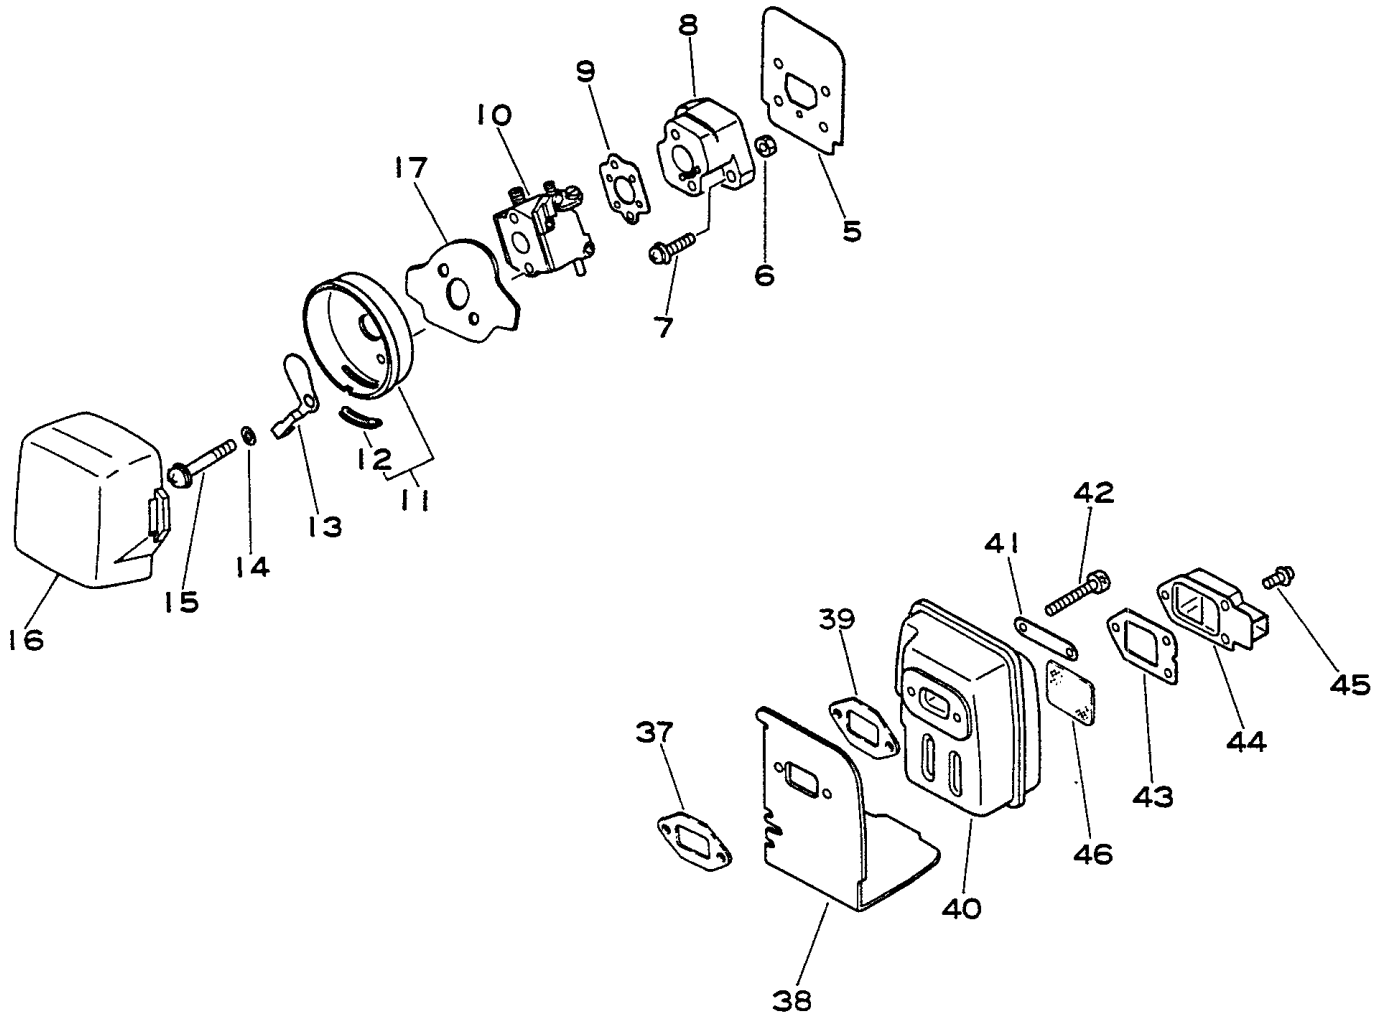

ITEM	PART NUMBER	QTY	DESCRIPTION	REMARKS
5	13001042030	1	Gasket	
6	90050000005	2	Nut 5	
7	90023805020	2	Screw 5 x 20	
8	13001742030	1	Insulator	
9	13001642030	1	Gasket	
10	12520042030	1	Carburetor -- C1U-K4	
11	13030142030	1	Case, air cleaner	
12	17881042030	1	Grommet	
13	17851542030	1	Shutter, choke	
14	17851600830	1	Spacer	
15	90024205055	2	Screw 5 x 55	
16	13031042030	1	Filter, air	
17	13031942030	1	Plate	
37	14551042030	1	Gasket	
38	14563142030	1	Cover, muffler	
39	14551242030	1	Gasket	
40	14580642030	1	Muffler	
41	14564204930	1	Washer	
42	90010505055	2	Bolt, H.S. 5 x 55	
43	14586642030	1	Gasket	
44	14580942030	1	Lid, muffler	
45	90023804010	3	Screw 4 x 10	
46	14586240630	1	Screen