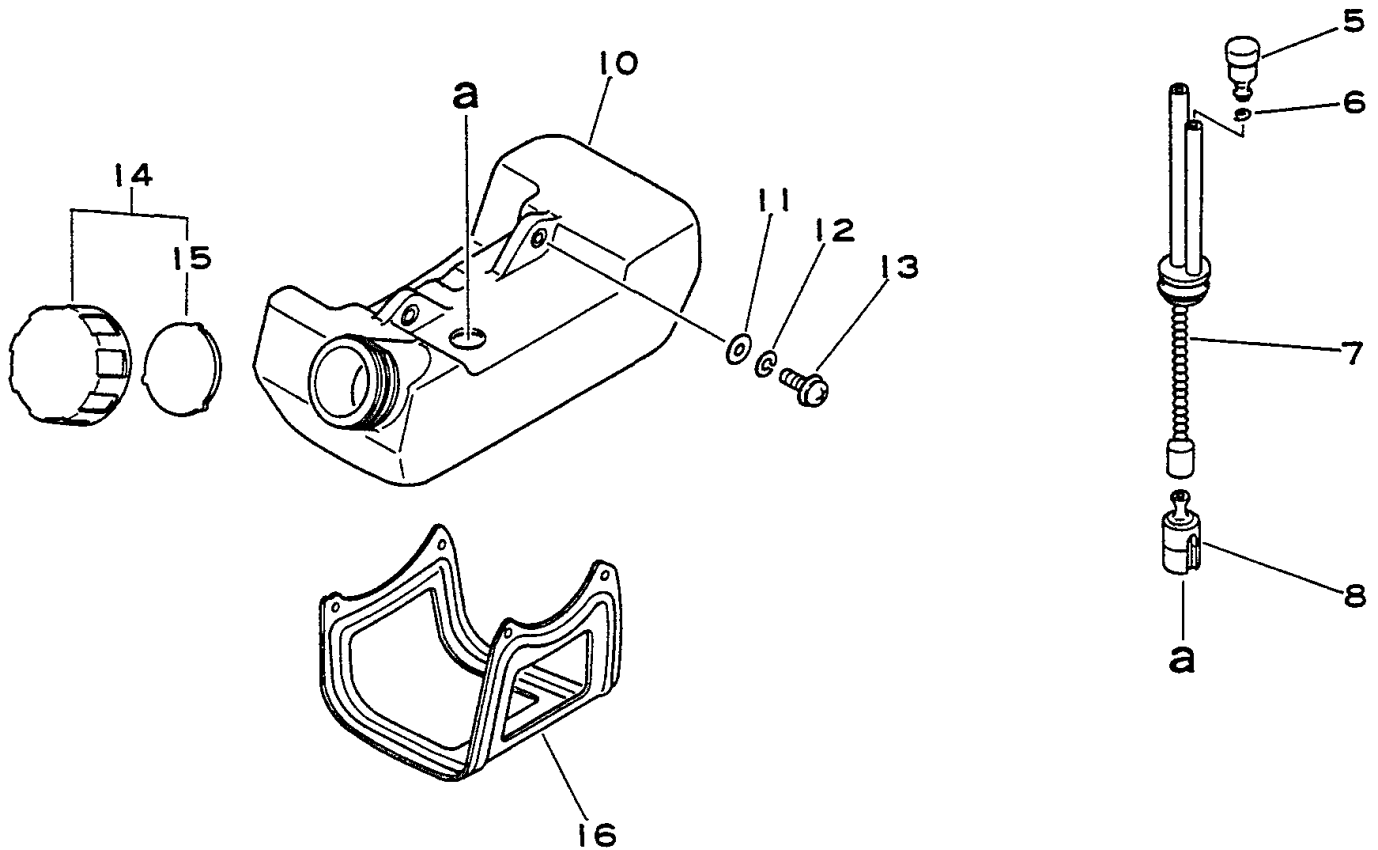

This Intentionally Left Blank

GT-2100 GRASS TRIMMER

Engine, Crankcase, Fan Housing, Cover

ITEM	PART NUMBER	QTY	DESCRIPTION	REMARKS
5	10101142030	1	Cylinder	
6	90023805022	2	Screw 5 x 22	
7	10101042030	1	Gasket, cyl. base	
8	10001105330	1	Ring, piston	
9	10001040630	1	Piston	
10	10001322330	1	Pin, piston	
11	10001504630	2	Circlip, piston pin	
12	10001208020	1	Bearing, needle	
13	10001442030	1	Spacer, piston	
20	10151442030	1	Cover, cylinder	
21	90023804016	6	Screw 4 x 16	
22	90023804012	2	Screw 4 x 12	
23	90015105025	1	Bolt 5 x 25	
24	90060500005	1	Washer, spring 5	
25	90060000005	1	Washer 5	
26	10151142030	1	Cover, Fan	
27	10021242030	2	Oilseal	
28	90023805028	3	Screw 5 x 28	
29	10020042030	1	Crankcase set	
30	10021503930	2	Pin, dowel	
31	90081036201	2	Bearing, ball 6201	
32	10024242030	1	Gasket, crankcase	
33	10010042030	1	Crankshaft	
34	10014242030	1	Key, woodruff	

ITEM	PART NUMBER	QTY	DESCRIPTION	REMARKS
5	17505304920	1	Stopper	
6	90070100012	1	Circlip 12	
7	90081936201	1	Bearing, ball 6201	
8	90070200032	1	Circlip 32	
9	75000542030	1	Drum, clutch	
10	17500042030	1	Clutch assembly	
16	15063542030	1	Lead	
17	90023805010	1	Screw 5 x 10	
18	10014342030	1	Washer	
19	15080142030	1	Flywheel	
20	15060142030	1	Coil, ignition	
21	90023804022	2	Screw 4 x 22	
22	15011709130	2	Spacer	
23	15011242030	1	Grommet	
24	15901203433	1	Cap, Spark plug	
25	15901103432	1	Coil, plug cap	
26	15901713930	1	Plug, spark	
32	17720242030	1	Catcher assembly,pawl	
33	90070000006	1	E-ring	
34	17721042030	1	Catcher, pawl	
35	17723442030	1	Spring, pawl	
36	17721842030	1	Pawl, starter	
38	90050200008	1	Nut 8	
40	17720042030	1	Starter assembly	
41	17723640630	1	Screw	
42	17721442030	1	Washer	
43	17721542030	1	Reel, starter	
44	17722605530	1	Rope, starter	
45	17722742030	1	Guide, rope	
46	17722806530	1	Grip, starter	
47	17722042030	1	Spring, rewind	
48	17723242030	1	Case, starter	
51	90023804016	1	Screw	
52	89011226730	1	Label, model	