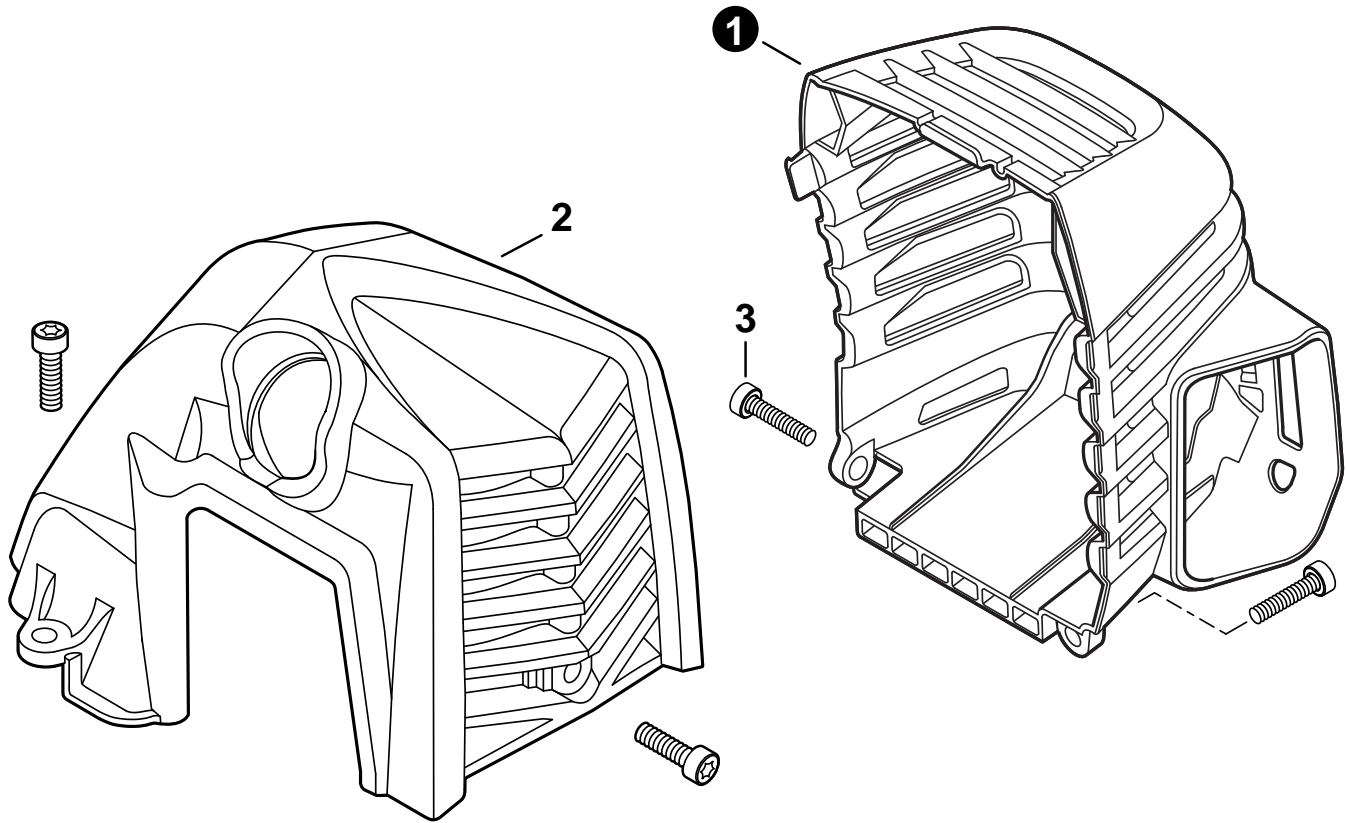

NO.	PART NUMBER	QTY.	DESCRIPTION	DESCRIPCIÓN
1	A320001201	1	COVER, MUFFLER	CUBIERTA DEL SILENCIADOR
2	A160003280	1	COVER, ENGINE	CUBIERTA DE MOTOR
3	V835000010	4	BOLT, TORX 5x12	PERNO TORX 5x12