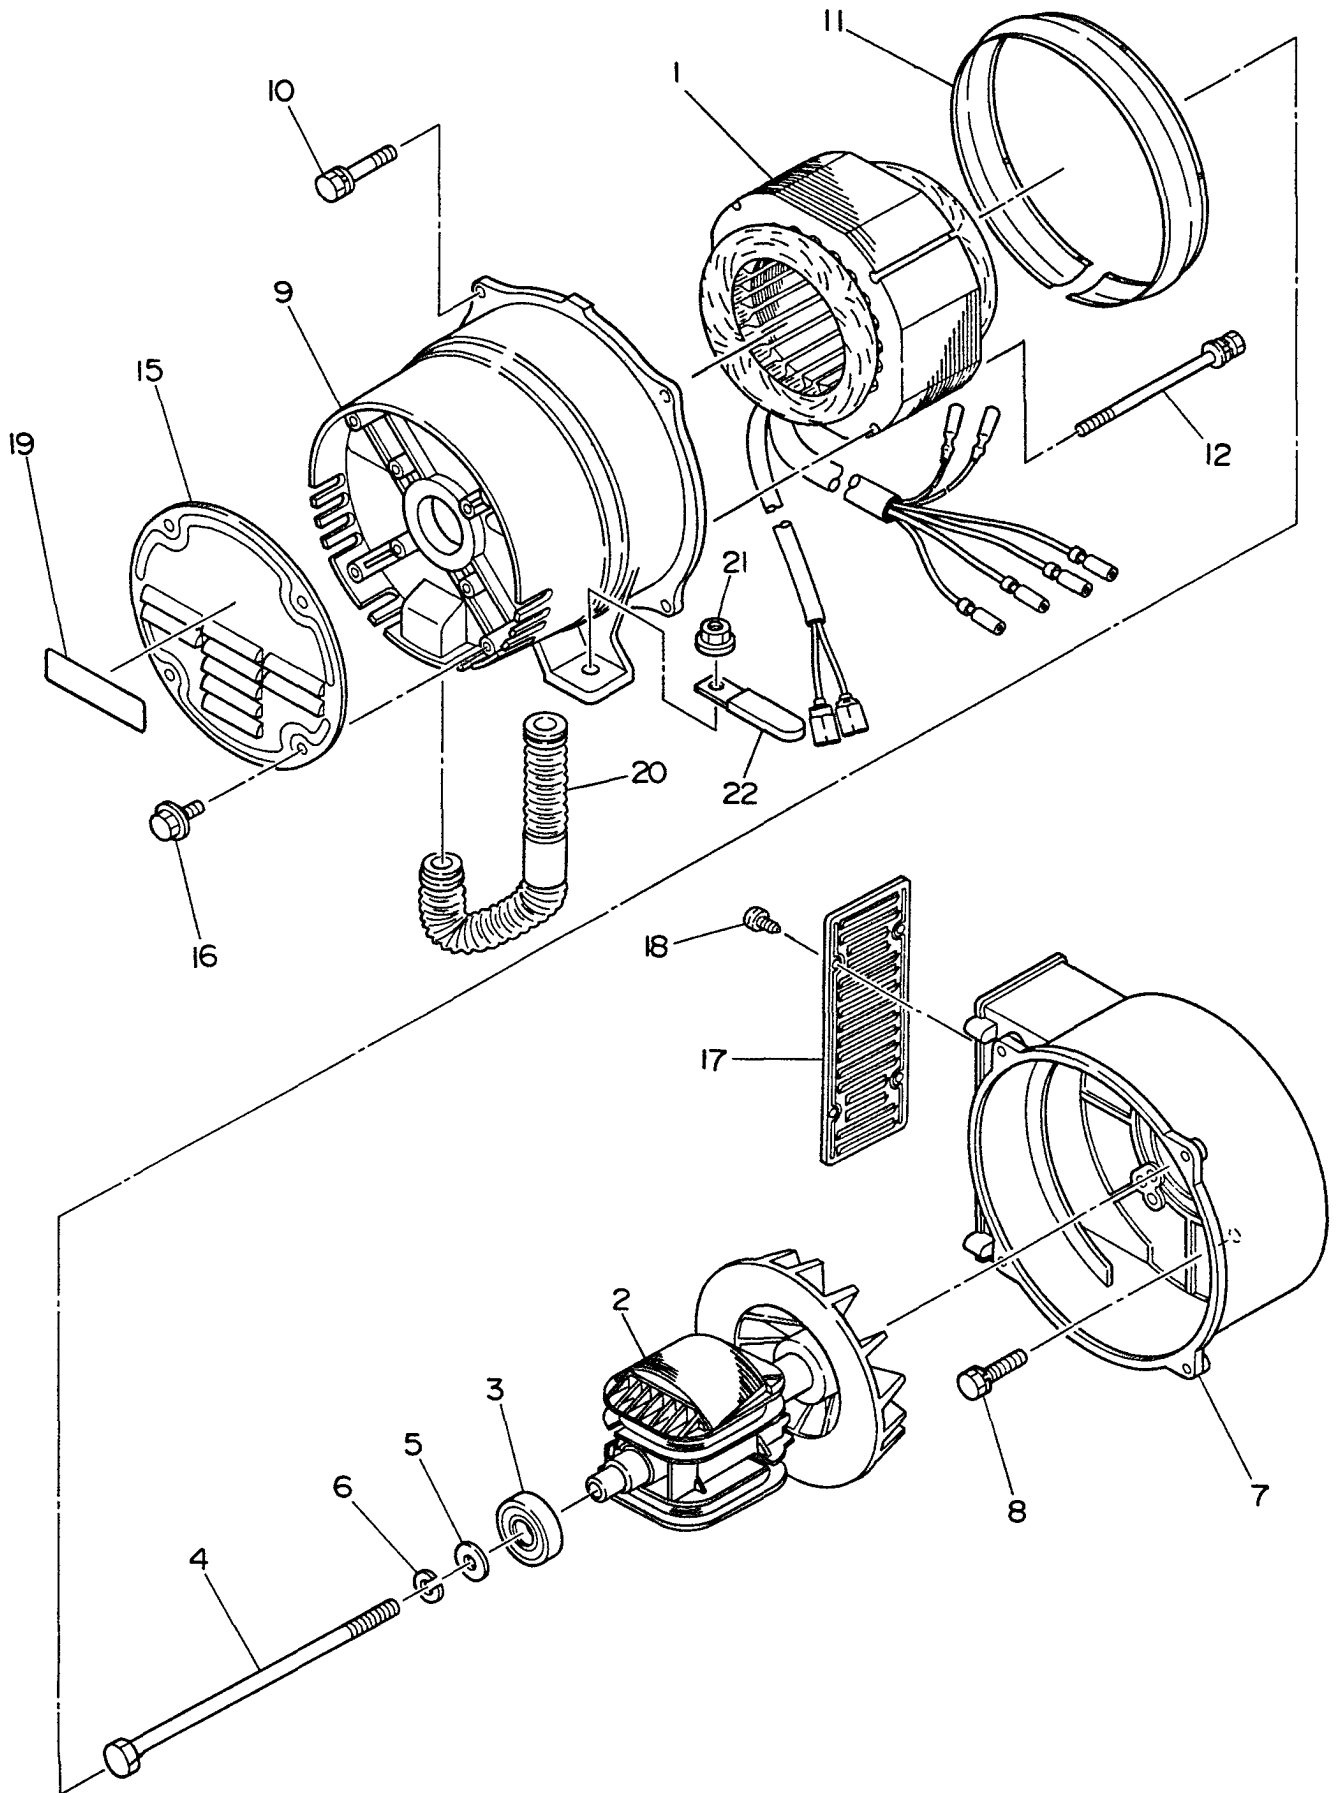

FIG. 1 GENERATOR

FIG. 2 PIPE FRAME and FUEL TANK

FIG. 3 CONTROL BOX

FIG. 3 CONTROL BOX

Interchangeability

Ref. No.	Parts Number	Description	Q'ty	Execution
* 1	10389-80101-00	CONTROL BOX ASS'Y Includes items 1 thru 36	1	
1	10389-80001-01	CONTROL BOX, compl.	1	
* 2	10389-81150-00	CONTROL PANEL ASS'Y Includes items 2 thru 25	1	
2	10389-81050-01	CONTROL PANEL, compl.	1	
3	10392-43002-03	CIRCUIT BREAKER (250V-14A)	1	
4	10004-35030-60	SCREW and WASHER ASS'Y	4	
5	10320-75173-08	NEON LAMP	1	
6	10390-45750-08	AC RECEPTACLE (120V-20A)	1	
7	10356-45711-08	AC RECEPTACLE (125V-30A)	1	
8	10004-35041-00	SCREW and WASHER ASS'Y	2	
9	10353-45724-08	AC RECEPTACLE (125/250V-20A)	1	
10	10355-45613-08	SWITCH ASS'Y	1	
11	10356-59937-08	SCREW	4	
12	10002-17040-00	NUT	2	
13	10363-45701-08	TERMINAL BOLT (Color:RED)	1	
14	10363-45700-08	TERMINAL BOLT (Color:BLACK)	1	
15	10352-45620-08	CIRCUIT BREAKER (10A)	1	
16	10004-35030-60	SCREW and WASHER ASS'Y	2	
17	10391-47900-01	AC VOLT METER	1	
18	10002-17030-00	NUT	2	
19	10344-45615-08	SWITCH ASS'Y	1	
20	10389-47552-08	GROMMET	1	
21	10356-49907-08	SCREW	1	
22	10353-49903-08	WASHER	1	
23	10353-49902-08	NUT	1	
24	10332-00050-08	SPRING WASHER	2	
25	10353-49901-08	WING NUT	1	
26	10376-22000-03	CONDENSER	2	
27	10387-45002-01	CONDENSER BRACKET, compl.	1	
28	10011-00600-10	FLANGE BOLT	1	
29	10391-49001-03	BOLT and WASHER ASS'Y	1	
30	10002-27060-00	NUT	1	
31	10388-30603-08	IDLE CONTROL UNIT	1	
32	10004-35041-00	SCREW and WASHER ASS'Y	2	
33	10389-89001-03	GROMMET	1	
34	10353-49904-08	TAPPING SCREW	6	
35	10353-45804-08	DIODE STACK ASS'Y	1	
36	10015-00400-70	TAPPING SCREW	1	
39	10363-56000-08	CORD BUSH	1	
40	10001-14061-60	BOLT and WASHER ASS'Y	1	