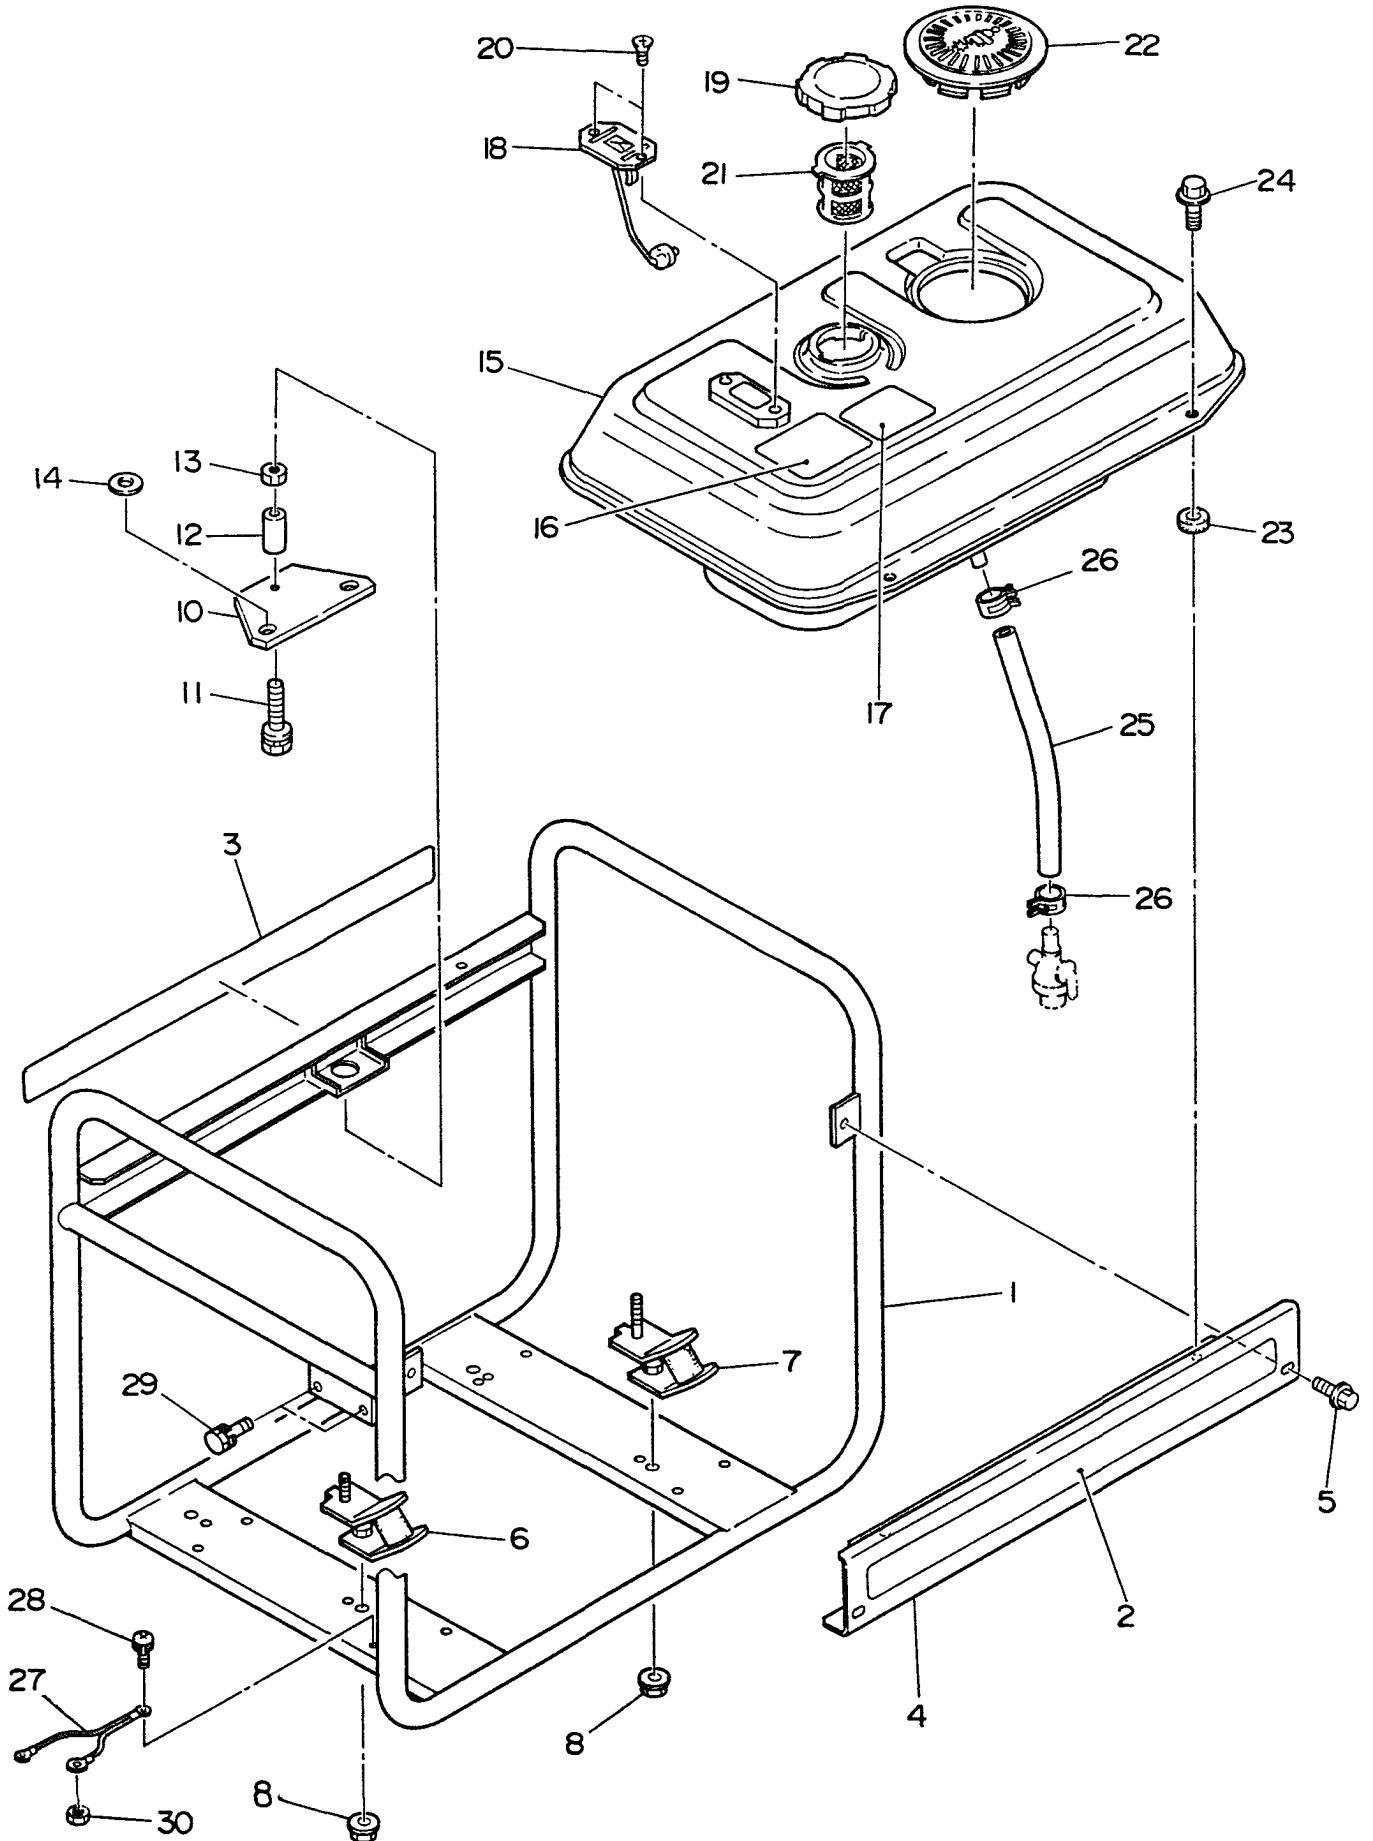

FIG. 1 GENERATOR

FIG. 2 PIPE FRAME and FUEL TANK

FIG. 3 CONTROL BOX

FIG. 3 CONTROL BOX

Interchangeability

Ref. No.	Parts Number	Description	Q'ty	Execution
* 1	10389-80101-00	CONTROL BOX ASS'Y Includes items 1 thru 36	1	
1	10389-80001-01	CONTROL BOX, compl.	1	
* 2	10389-81150-00	CONTROL PANEL ASS'Y Includes items 2 thru 25	1	
2	10389-81050-01	CONTROL PANEL, compl.	1	
3	10392-43002-03	CIRCUIT BREAKER (250V-14A)	1	
4	10004-35030-60	SCREW and WASHER ASS'Y	4	
5	10320-75173-08	NEON LAMP	1	
6	10390-45750-08	AC RECEPTACLE (120V-20A)	1	
7	10356-45711-08	AC RECEPTACLE (125V-30A)	1	
8	10004-35041-00	SCREW and WASHER ASS'Y	2	
9	10353-45724-08	AC RECEPTACLE (125/250V-20A)	1	
10	10355-45613-08	SWITCH ASS'Y	1	
11	10356-59937-08	SCREW	4	
12	10002-17040-00	NUT	2	
13	10363-45701-08	TERMINAL BOLT (Color:RED)	1	
14	10363-45700-08	TERMINAL BOLT (Color:BLACK)	1	
15	10352-45620-08	CIRCUIT BREAKER (10A)	1	
16	10004-35030-60	SCREW and WASHER ASS'Y	2	
17	10391-47900-01	AC VOLT METER	1	
18	10002-17030-00	NUT	2	
19	10344-45615-08	SWITCH ASS'Y	1	
20	10389-47552-08	GROMMET	1	
21	10356-49907-08	SCREW	1	
22	10353-49903-08	WASHER	1	
23	10353-49902-08	NUT	1	
24	10332-00050-08	SPRING WASHER	2	
25	10353-49901-08	WING NUT	1	
26	10376-22000-03	CONDENSER	2	
27	10387-45002-01	CONDENSER BRACKET, compl.	1	
28	10011-00600-10	FLANGE BOLT	1	
29	10391-49001-03	BOLT and WASHER ASS'Y	1	
30	10002-27060-00	NUT	1	
31	10388-30603-08	IDLE CONTROL UNIT	1	
32	10004-35041-00	SCREW and WASHER ASS'Y	2	
33	10389-89001-03	GROMMET	1	
34	10353-49904-08	TAPPING SCREW	6	
35	10353-45804-08	DIODE STACK ASS'Y	1	
36	10015-00400-70	TAPPING SCREW	1	
39	10363-56000-08	CORD BUSH	1	
40	10001-14061-60	BOLT and WASHER ASS'Y	1	