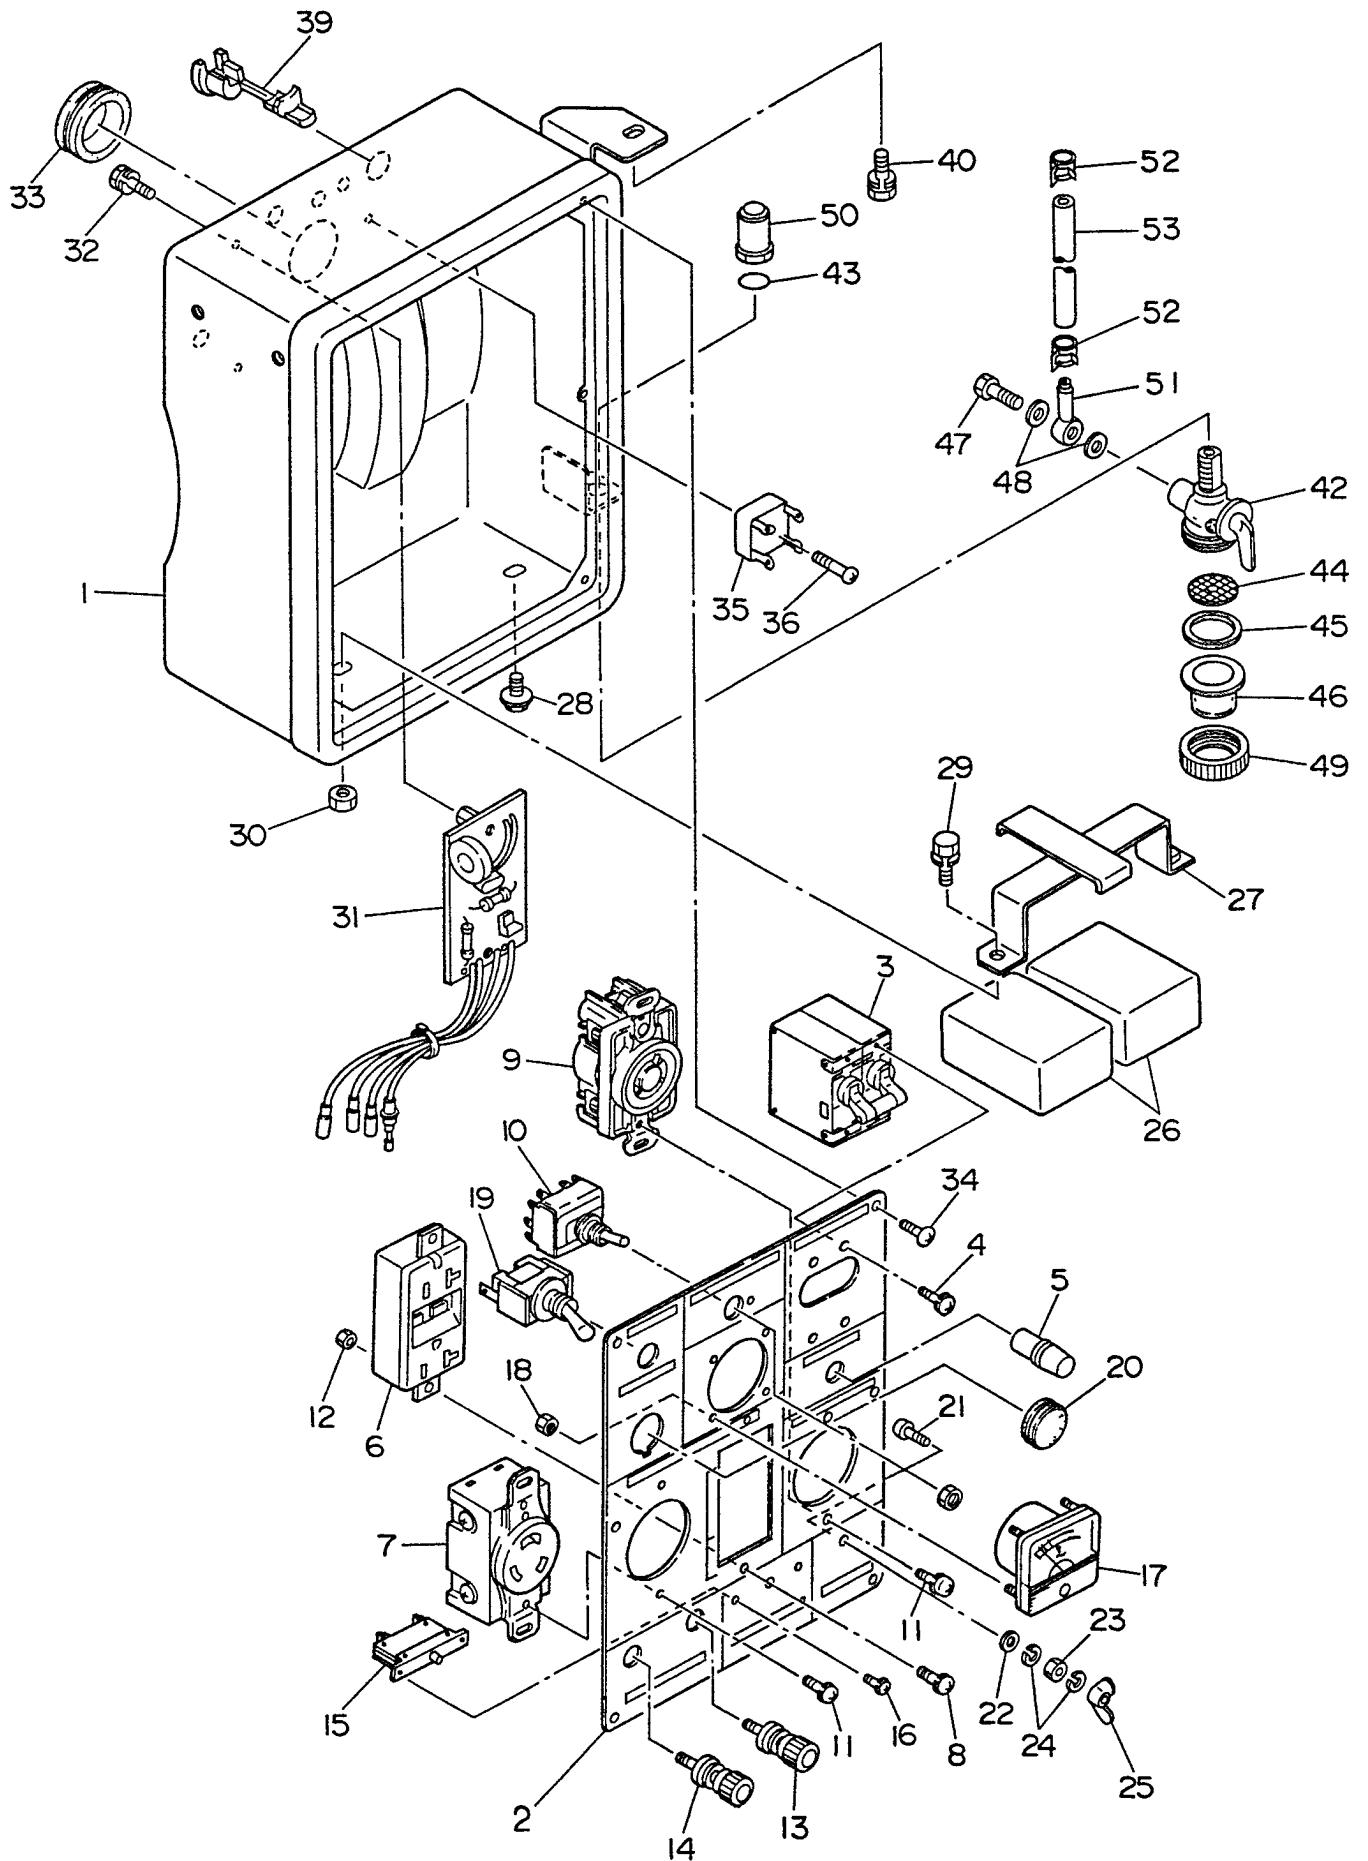

FIG. 1 GENERATOR

FIG. 2 PIPE FRAME and FUEL TANK

FIG. 3 CONTROL BOX

FIG. 3 CONTROL BOX

Interchangeability

Ref. No.	Parts Number	Description	Q'ty	Execution
* 1	10389-80101-00	CONTROL BOX ASS'Y Includes items 1 thru 36	1	
1	10389-80001-01	CONTROL BOX, compl.	1	
* 2	10389-81150-00	CONTROL PANEL ASS'Y Includes items 2 thru 25	1	
2	10389-81050-01	CONTROL PANEL, compl.	1	
3	10392-43002-03	CIRCUIT BREAKER (250V-14A)	1	
4	10004-35030-60	SCREW and WASHER ASS'Y	4	
5	10320-75173-08	NEON LAMP	1	
6	10390-45750-08	AC RECEPTACLE (120V-20A)	1	
7	10356-45711-08	AC RECEPTACLE (125V-30A)	1	
8	10004-35041-00	SCREW and WASHER ASS'Y	2	
9	10353-45724-08	AC RECEPTACLE (125/250V-20A)	1	
10	10355-45613-08	SWITCH ASS'Y	1	
11	10356-59937-08	SCREW	4	
12	10002-17040-00	NUT	2	
13	10363-45701-08	TERMINAL BOLT (Color:RED)	1	
14	10363-45700-08	TERMINAL BOLT (Color:BLACK)	1	
15	10352-45620-08	CIRCUIT BREAKER (10A)	1	
16	10004-35030-60	SCREW and WASHER ASS'Y	2	
17	10391-47900-01	AC VOLT METER	1	
18	10002-17030-00	NUT	2	
19	10344-45615-08	SWITCH ASS'Y	1	
20	10389-47552-08	GROMMET	1	
21	10356-49907-08	SCREW	1	
22	10353-49903-08	WASHER	1	
23	10353-49902-08	NUT	1	
24	10332-00050-08	SPRING WASHER	2	
25	10353-49901-08	WING NUT	1	
26	10376-22000-03	CONDENSER	2	
27	10387-45002-01	CONDENSER BRACKET, compl.	1	
28	10011-00600-10	FLANGE BOLT	1	
29	10391-49001-03	BOLT and WASHER ASS'Y	1	
30	10002-27060-00	NUT	1	
31	10388-30603-08	IDLE CONTROL UNIT	1	
32	10004-35041-00	SCREW and WASHER ASS'Y	2	
33	10389-89001-03	GROMMET	1	
34	10353-49904-08	TAPPING SCREW	6	
35	10353-45804-08	DIODE STACK ASS'Y	1	
36	10015-00400-70	TAPPING SCREW	1	
39	10363-56000-08	CORD BUSH	1	
40	10001-14061-60	BOLT and WASHER ASS'Y	1	