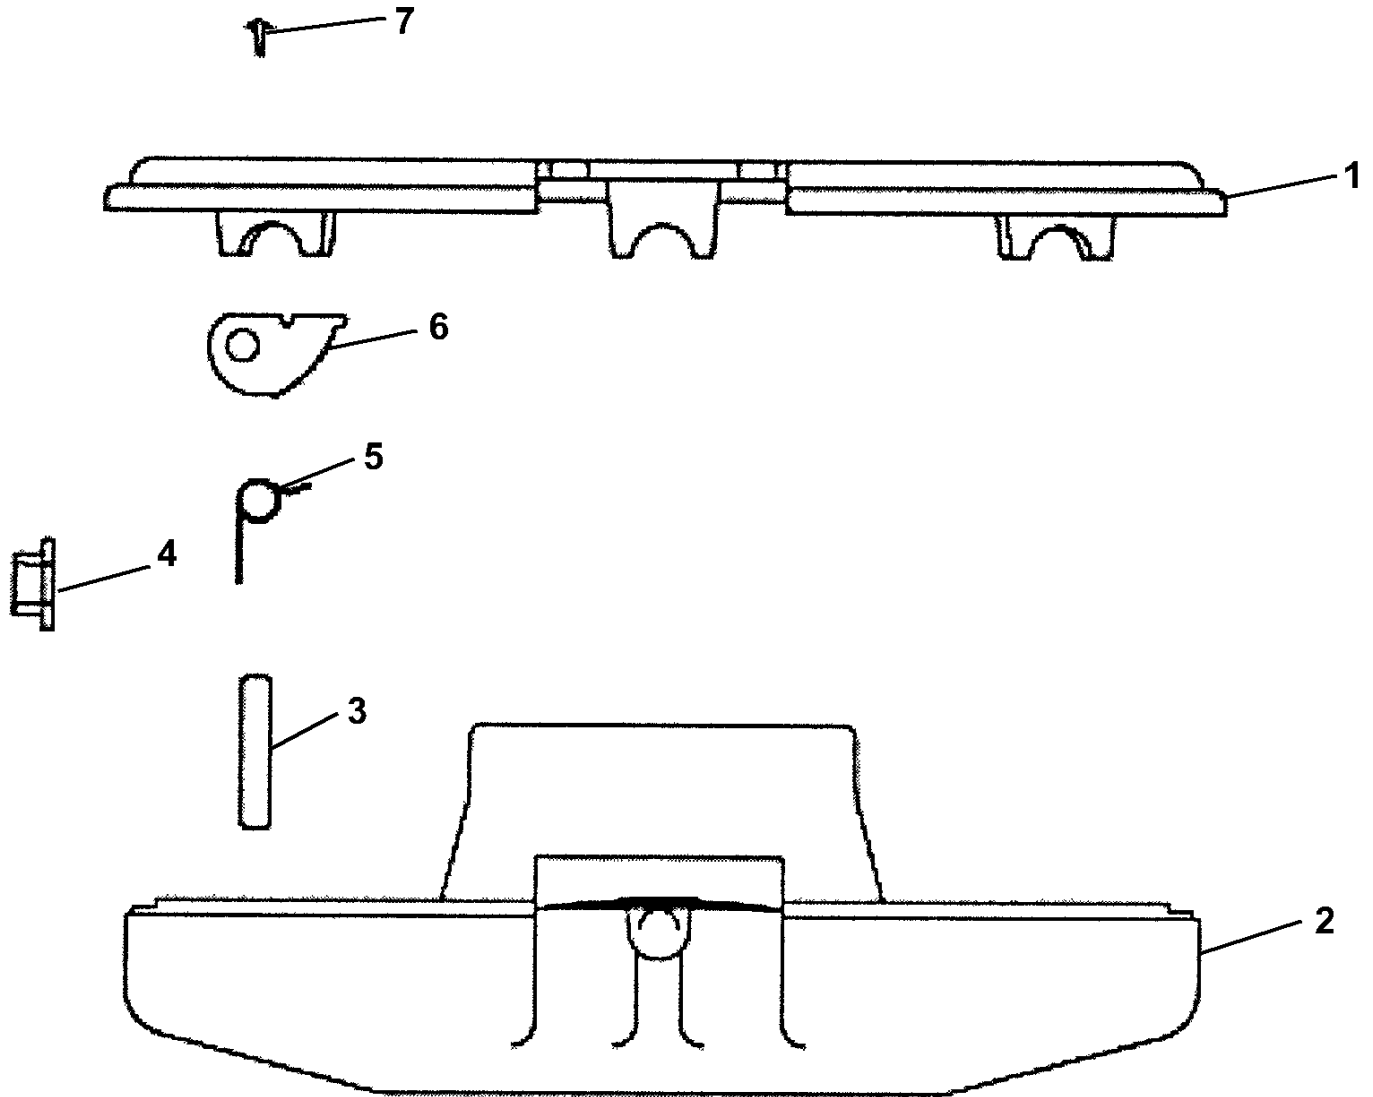

---

**PARTS CATALOG**  
**99944200221 3-Line**  
**Rapid Loader Head**

**Cutting Head**

***ECHO, INCORPORATED***

400 Oakwood Road Lake Zurich, Illinois 60047 USA

WWW.ECHO-USA.COM

ITEM	PART NUMBER	QTY	DESCRIPTION	REMARKS
1	P022001130	1	TOP COVER	
2	P022001120	1	BOTTOM COVER	
3		3	SHAFT	INCLUDED IN REPAIR KIT - P/N P022001091
4	P022001080	1	EYELET	
5		3	SPRING	INCLUDED IN REPAIR KIT - P/N P022001091
6	-----	3	CAM	INCLUDED IN REPAIR KIT - P/N P022001091
7	-----	6	SCREW	INCLUDED IN REPAIR KIT - P/N P022001091
	P022001091	1	REPAIR KIT	INCLUDES 3 OF EACH
	P022001100	1	COLLET ASSORTMENT (7 PCS.)	NOT SHOWN
	P022001110	1	HARDWARE PACK	NOT SHOWN